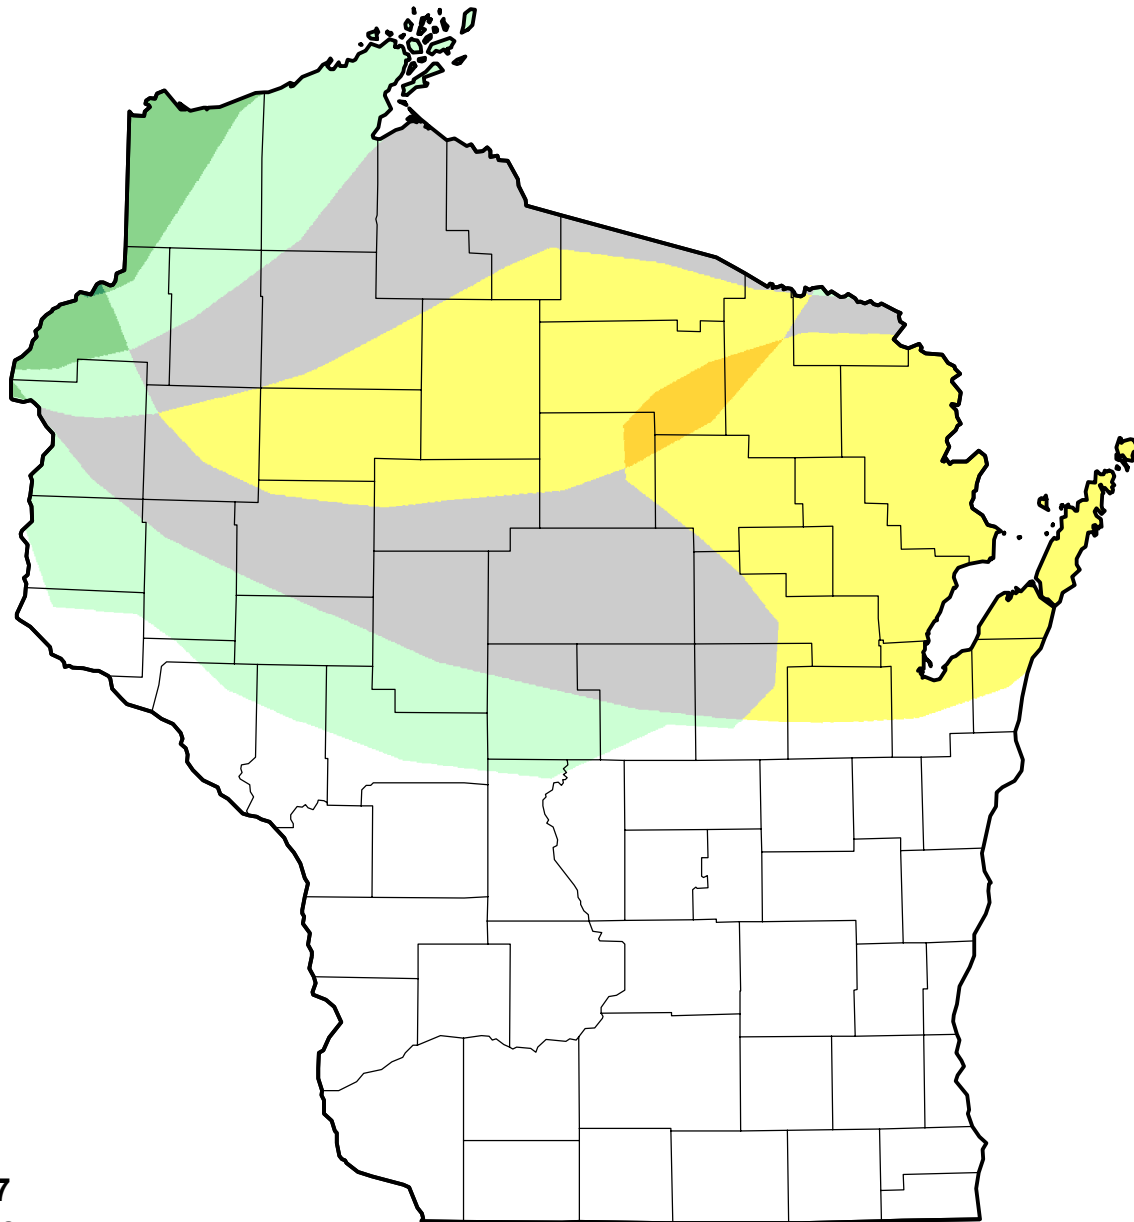

U.S. Drought Monitor Class Change - Wisconsin 26 Week

May 8, 2007
compared to
November 9, 2006

droughtmonitor.unl.edu

-  5 Class Degradation
-  4 Class Degradation
-  3 Class Degradation
-  2 Class Degradation
-  1 Class Degradation
-  No Change
-  1 Class Improvement
-  2 Class Improvement
-  3 Class Improvement
-  4 Class Improvement
-  5 Class Improvement