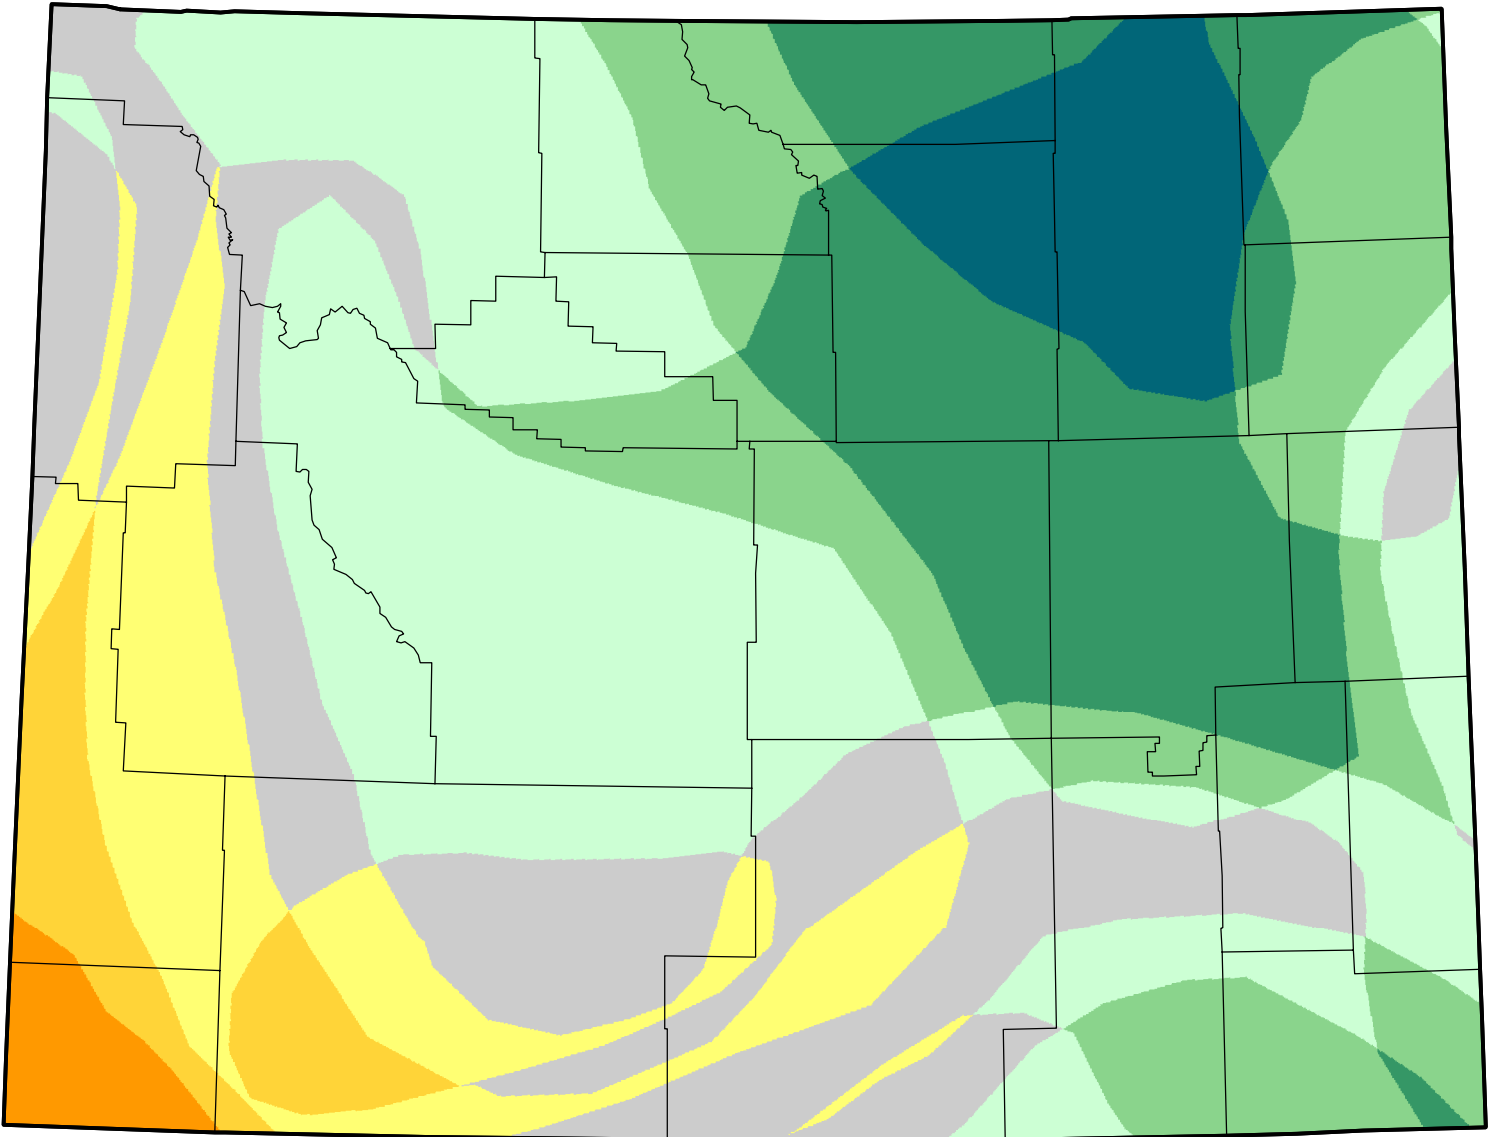

U.S. Drought Monitor Class Change - Wyoming

Start of Calendar Year

May 8, 2007
compared to
January 4, 2007

droughtmonitor.unl.edu

- 5 Class Degradation
- 4 Class Degradation
- 3 Class Degradation
- 2 Class Degradation
- 1 Class Degradation
- No Change
- 1 Class Improvement
- 2 Class Improvement
- 3 Class Improvement
- 4 Class Improvement
- 5 Class Improvement