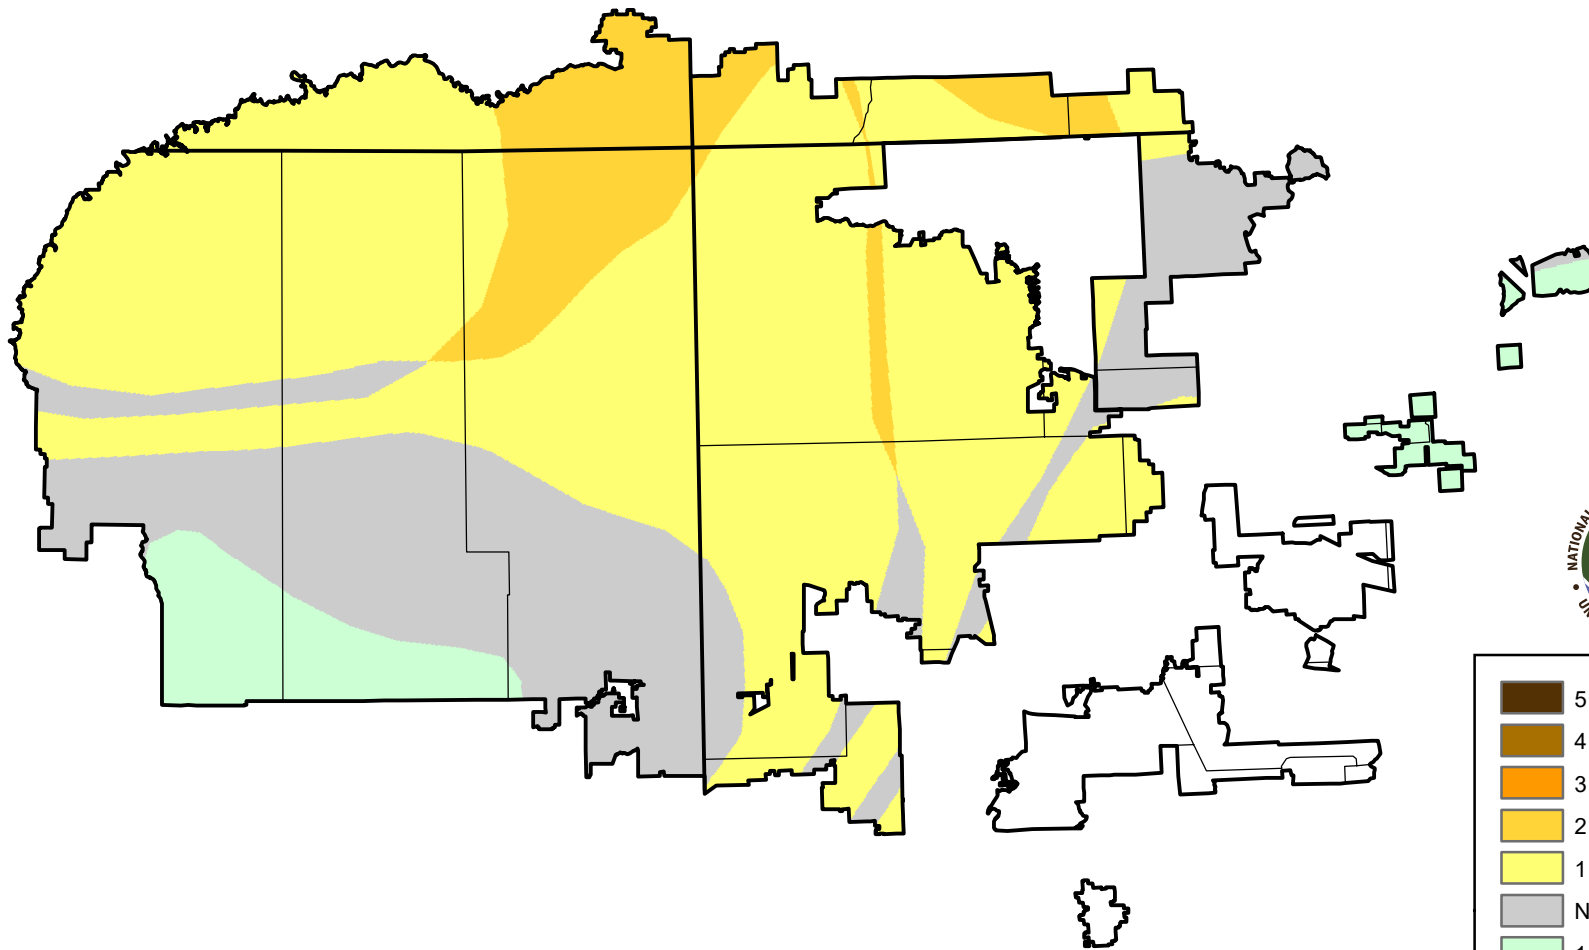

U.S. Drought Monitor Class Change - 4 Corners

26 Week

May 15, 2007
compared to
November 16, 2006

droughtmonitor.unl.edu

-  5 Class Degradation
-  4 Class Degradation
-  3 Class Degradation
-  2 Class Degradation
-  1 Class Degradation
-  No Change
-  1 Class Improvement
-  2 Class Improvement
-  3 Class Improvement
-  4 Class Improvement
-  5 Class Improvement