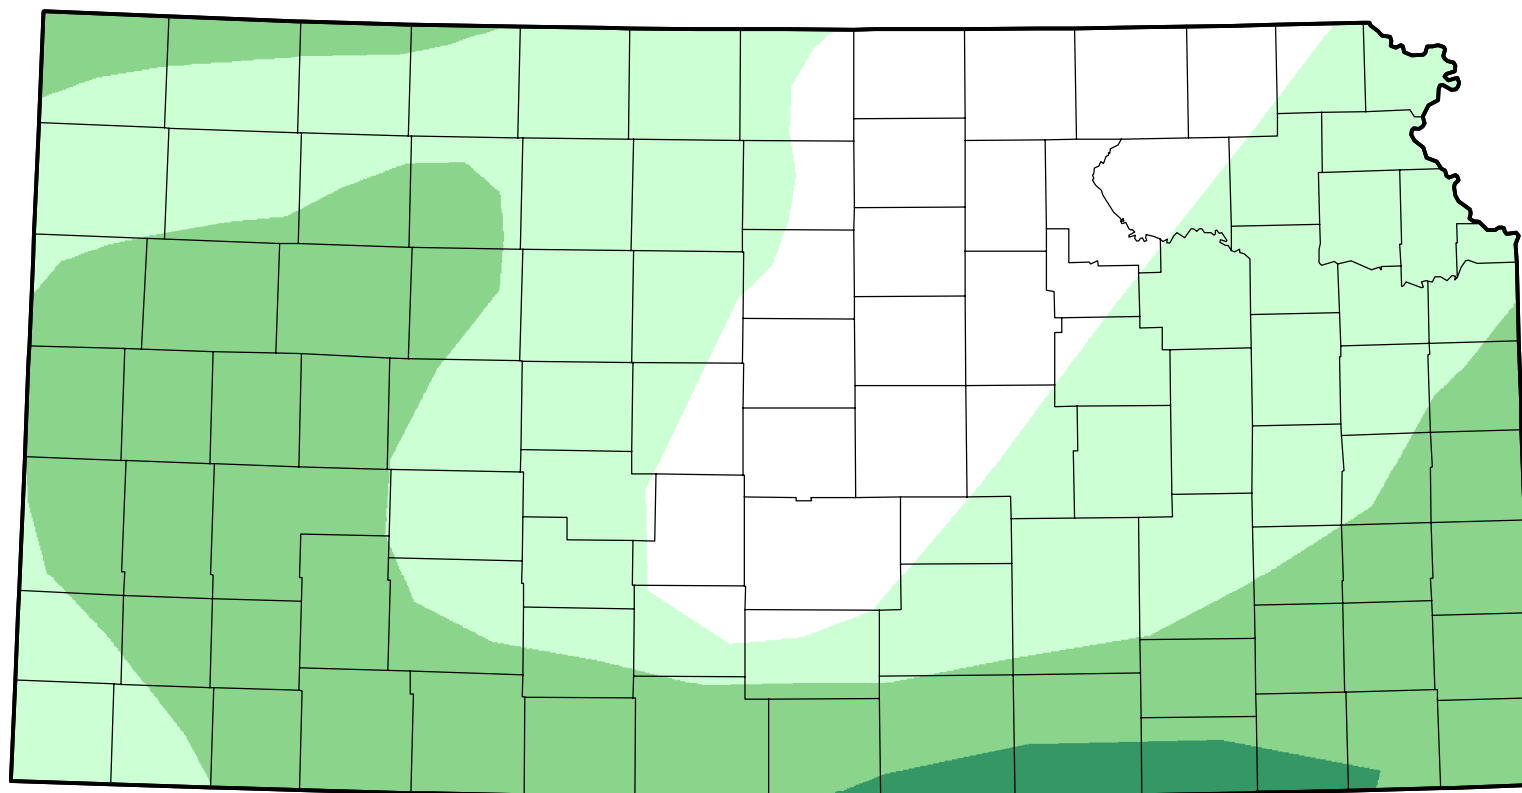

# U.S. Drought Monitor Class Change - Kansas

## Start of Water Year

May 15, 2007  
compared to  
September 28, 2006

[droughtmonitor.unl.edu](http://droughtmonitor.unl.edu)