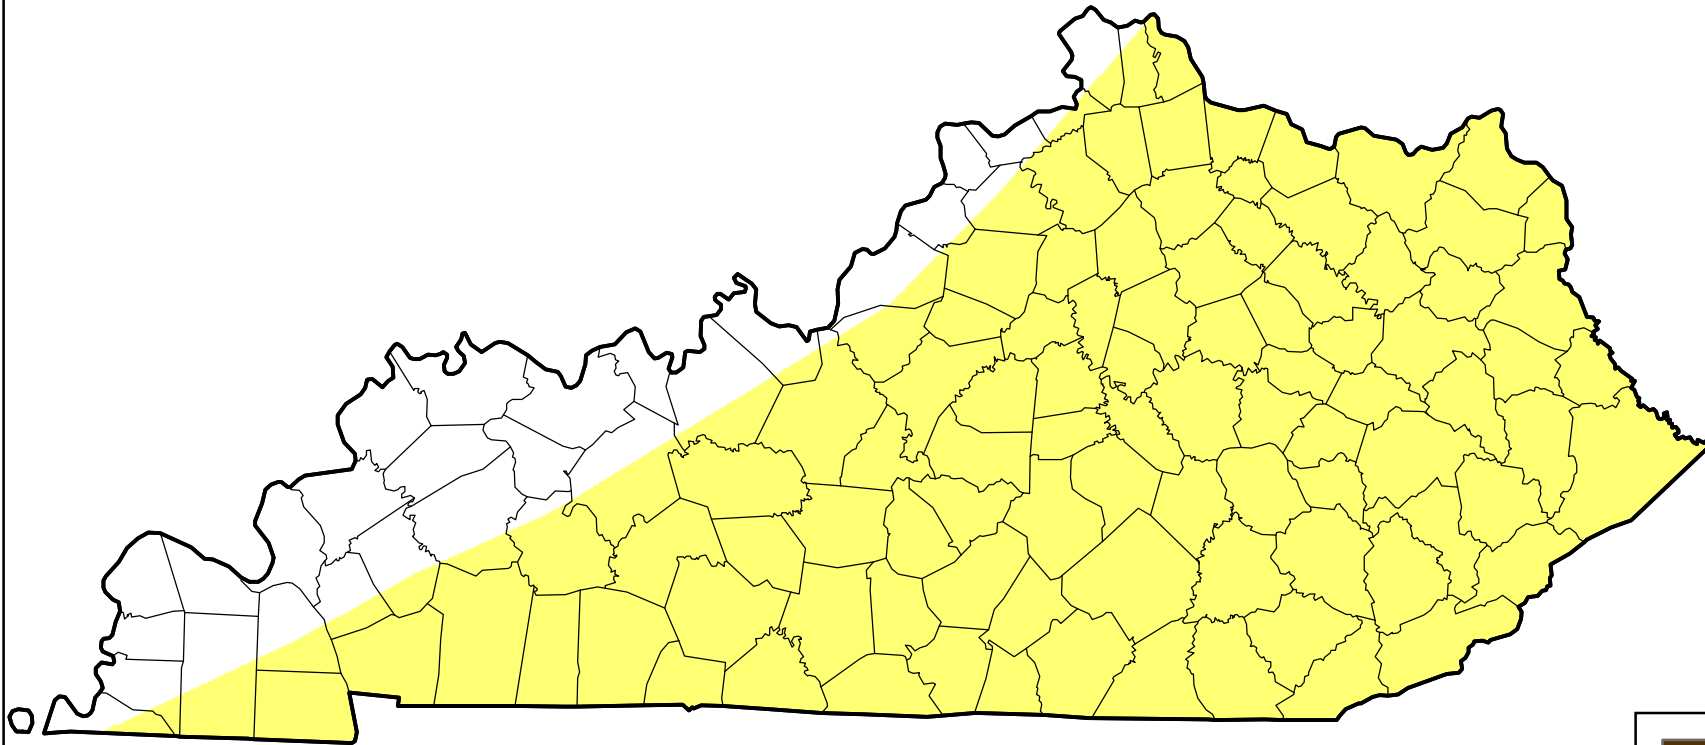

# U.S. Drought Monitor Class Change - Kentucky

## Start of Water Year

**May 15, 2007  
compared to  
September 28, 2006**

[droughtmonitor.unl.edu](http://droughtmonitor.unl.edu)