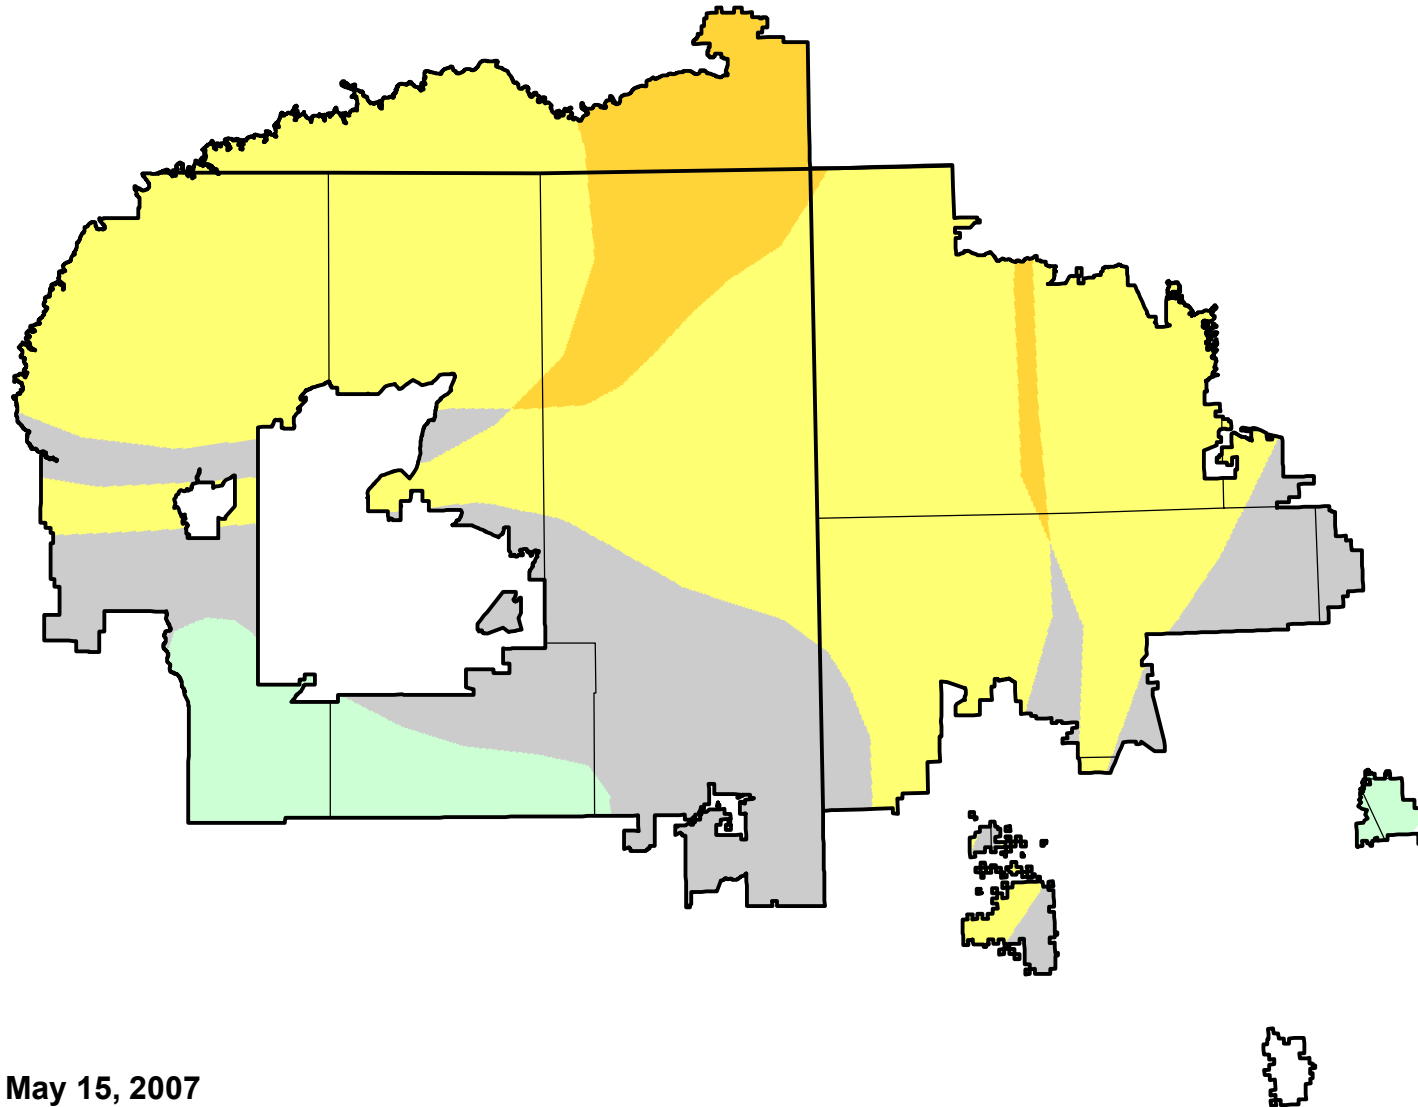

U.S. Drought Monitor Class Change - Navajo

Start of Calendar Year

May 15, 2007
compared to
January 4, 2007

droughtmonitor.unl.edu

- | | |
|---|---------------------|
|  | 5 Class Degradation |
|  | 4 Class Degradation |
|  | 3 Class Degradation |
|  | 2 Class Degradation |
|  | 1 Class Degradation |
|  | No Change |
|  | 1 Class Improvement |
|  | 2 Class Improvement |
|  | 3 Class Improvement |
|  | 4 Class Improvement |
|  | 5 Class Improvement |