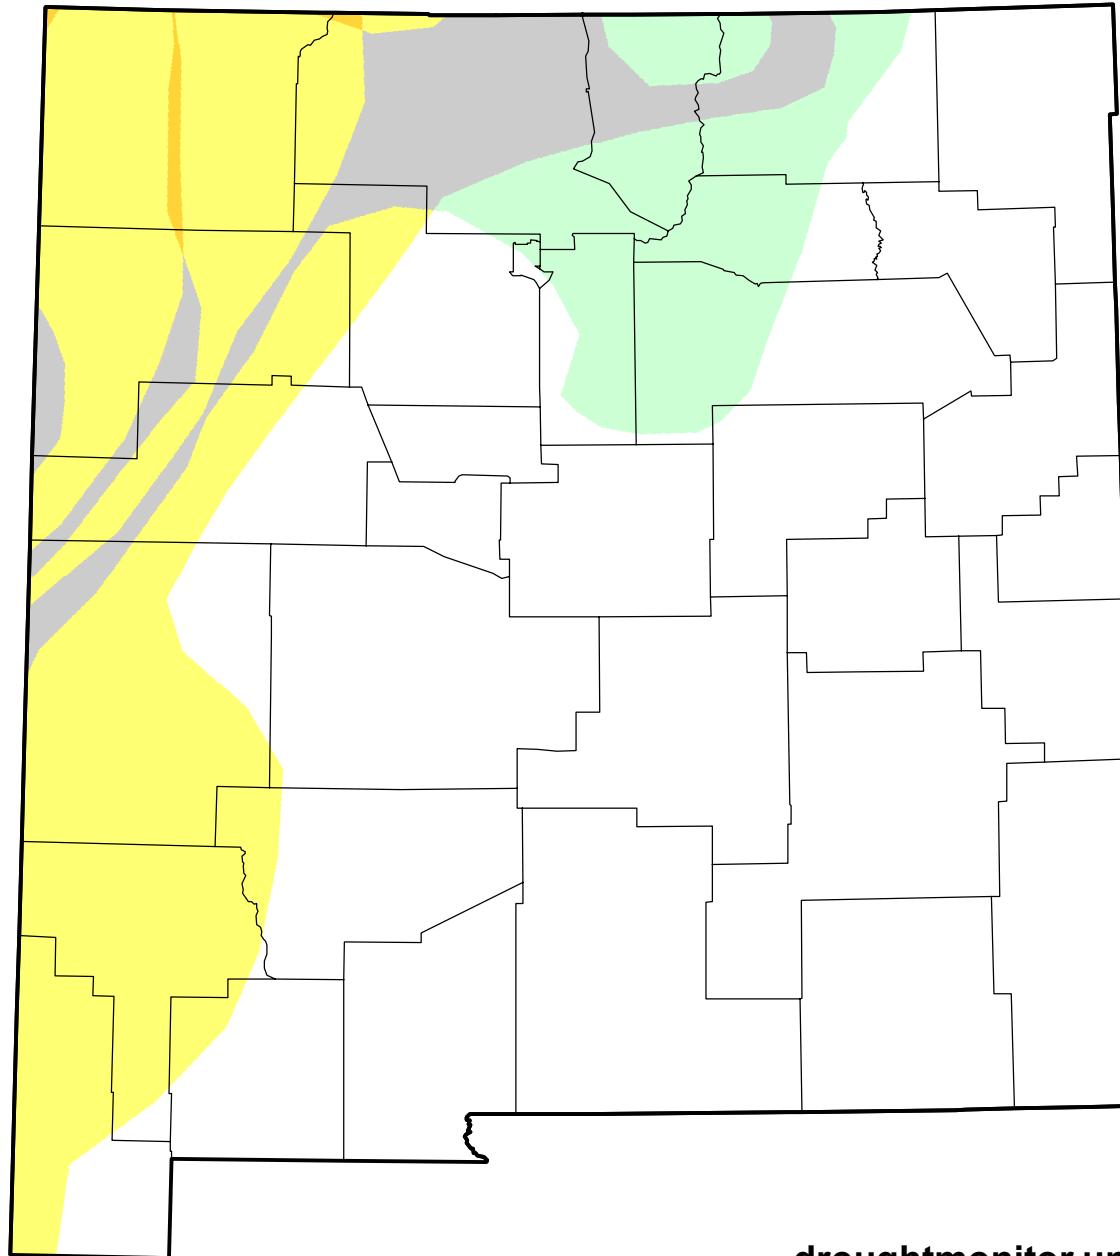

U.S. Drought Monitor Class Change - New Mexico

26 Week

May 15, 2007
compared to
November 16, 2006

droughtmonitor.unl.edu

-  5 Class Degradation
-  4 Class Degradation
-  3 Class Degradation
-  2 Class Degradation
-  1 Class Degradation
-  No Change
-  1 Class Improvement
-  2 Class Improvement
-  3 Class Improvement
-  4 Class Improvement
-  5 Class Improvement