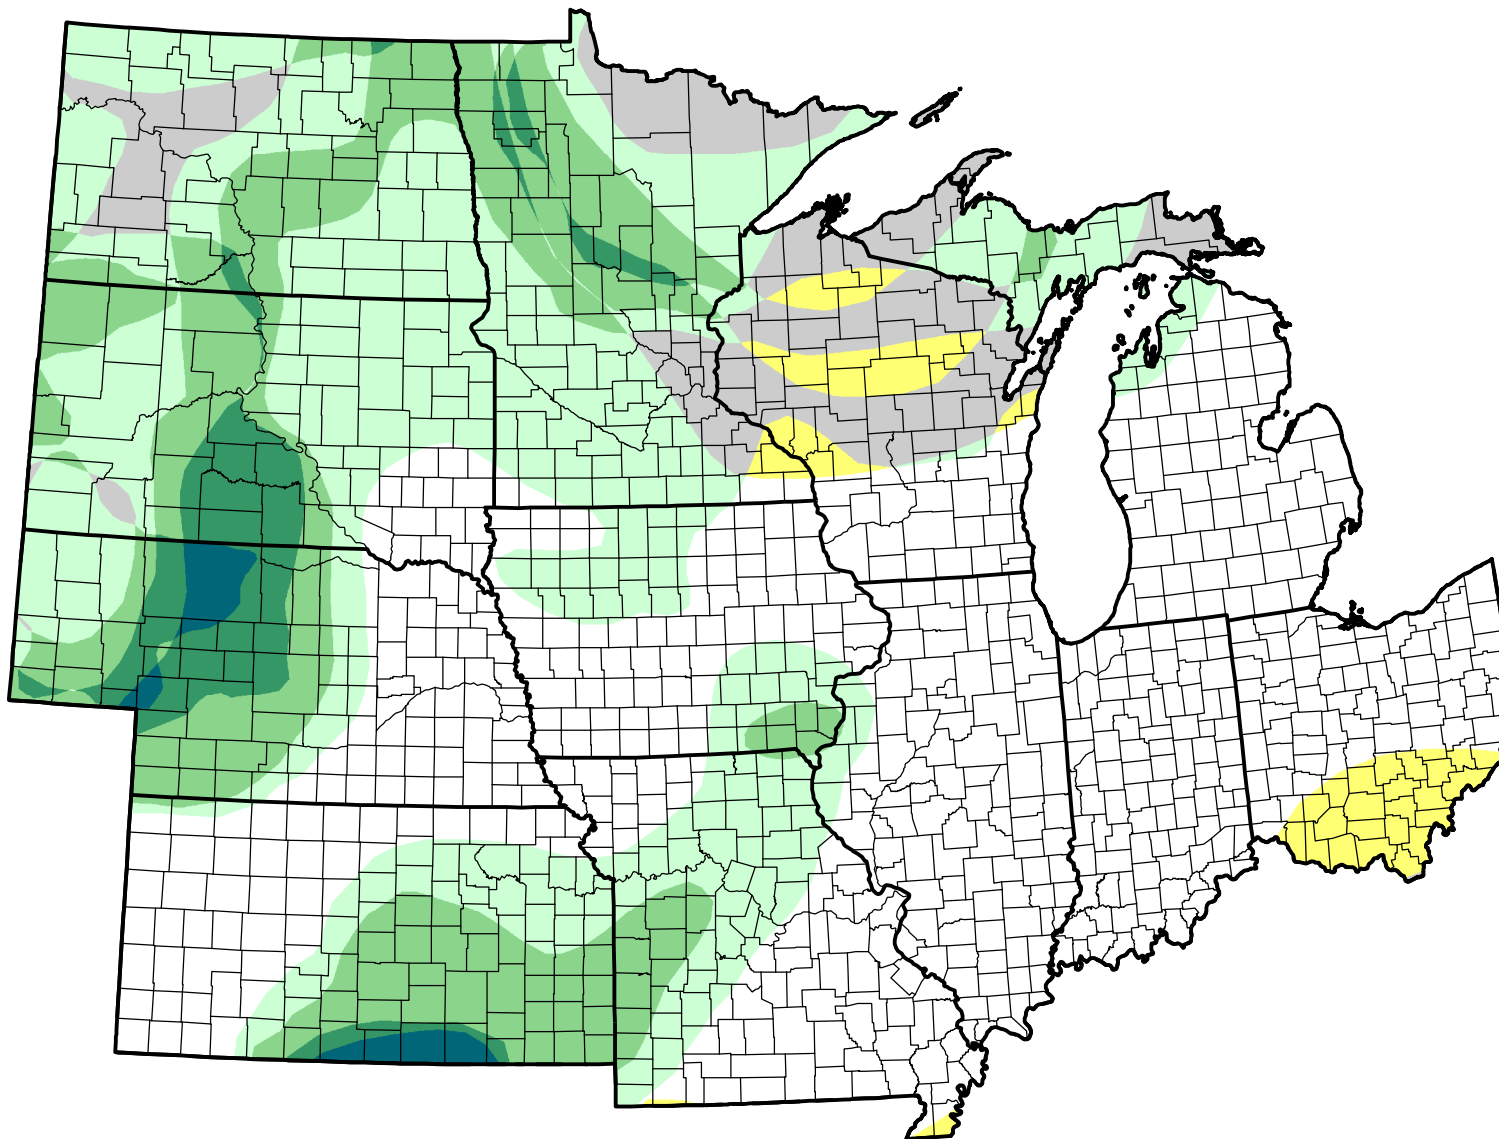

U.S. Drought Monitor Class Change - U2U North Central States

Start of Calendar Year

-  5 Class Degradation
-  4 Class Degradation
-  3 Class Degradation
-  2 Class Degradation
-  1 Class Degradation
-  No Change
-  1 Class Improvement
-  2 Class Improvement
-  3 Class Improvement
-  4 Class Improvement
-  5 Class Improvement

May 15, 2007
compared to
January 4, 2007

droughtmonitor.unl.edu