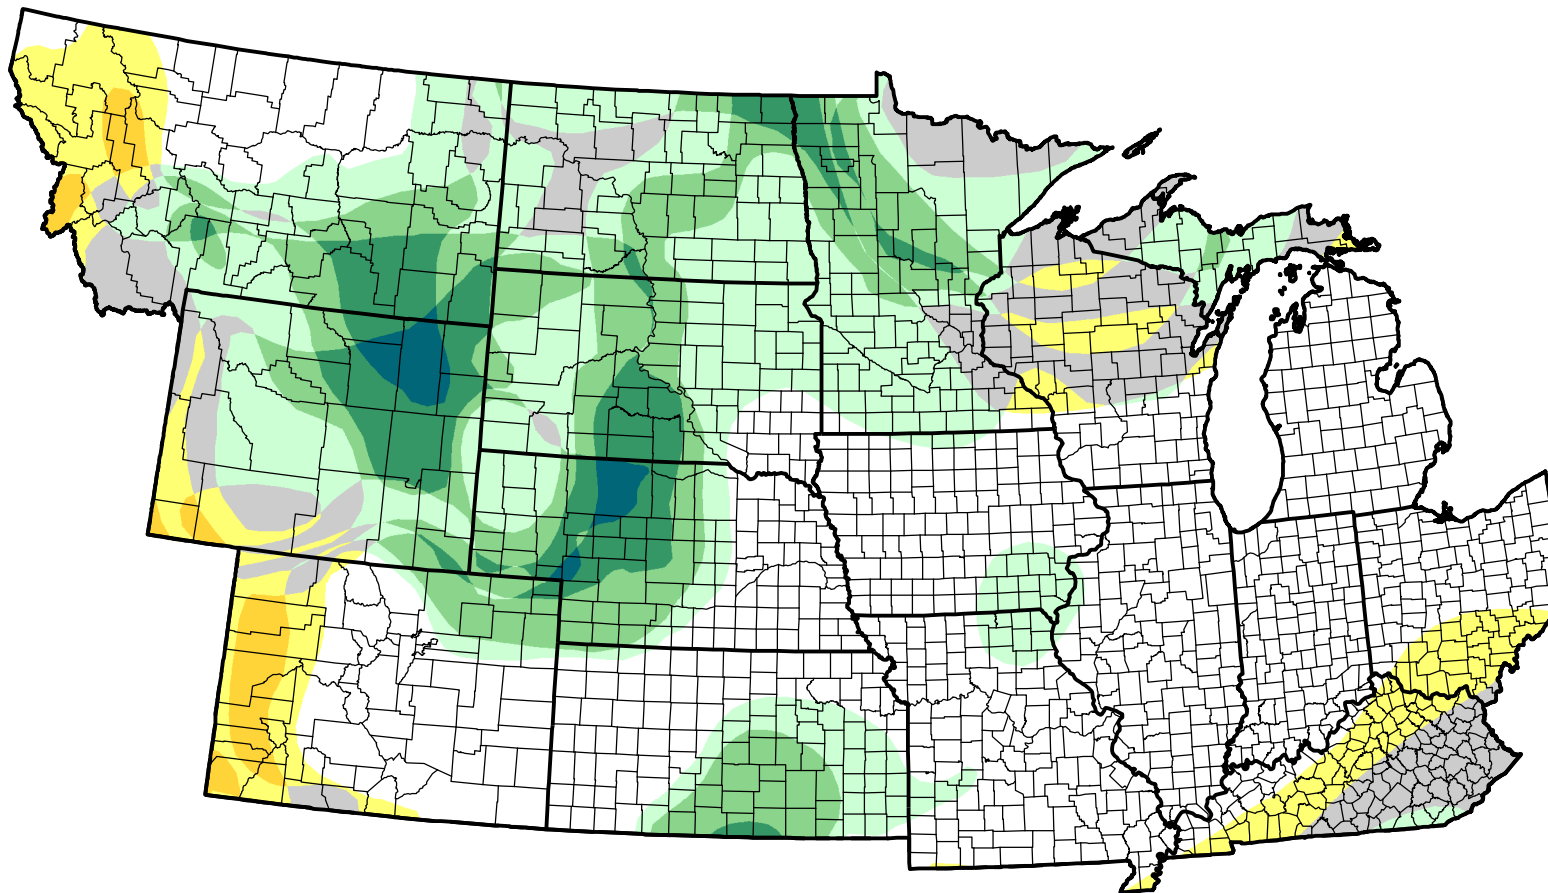

U.S. Drought Monitor Class Change - NWS Central 13 Week

May 15, 2007
compared to
February 15, 2007

droughtmonitor.unl.edu

-  5 Class Degradation
-  4 Class Degradation
-  3 Class Degradation
-  2 Class Degradation
-  1 Class Degradation
-  No Change
-  1 Class Improvement
-  2 Class Improvement
-  3 Class Improvement
-  4 Class Improvement
-  5 Class Improvement