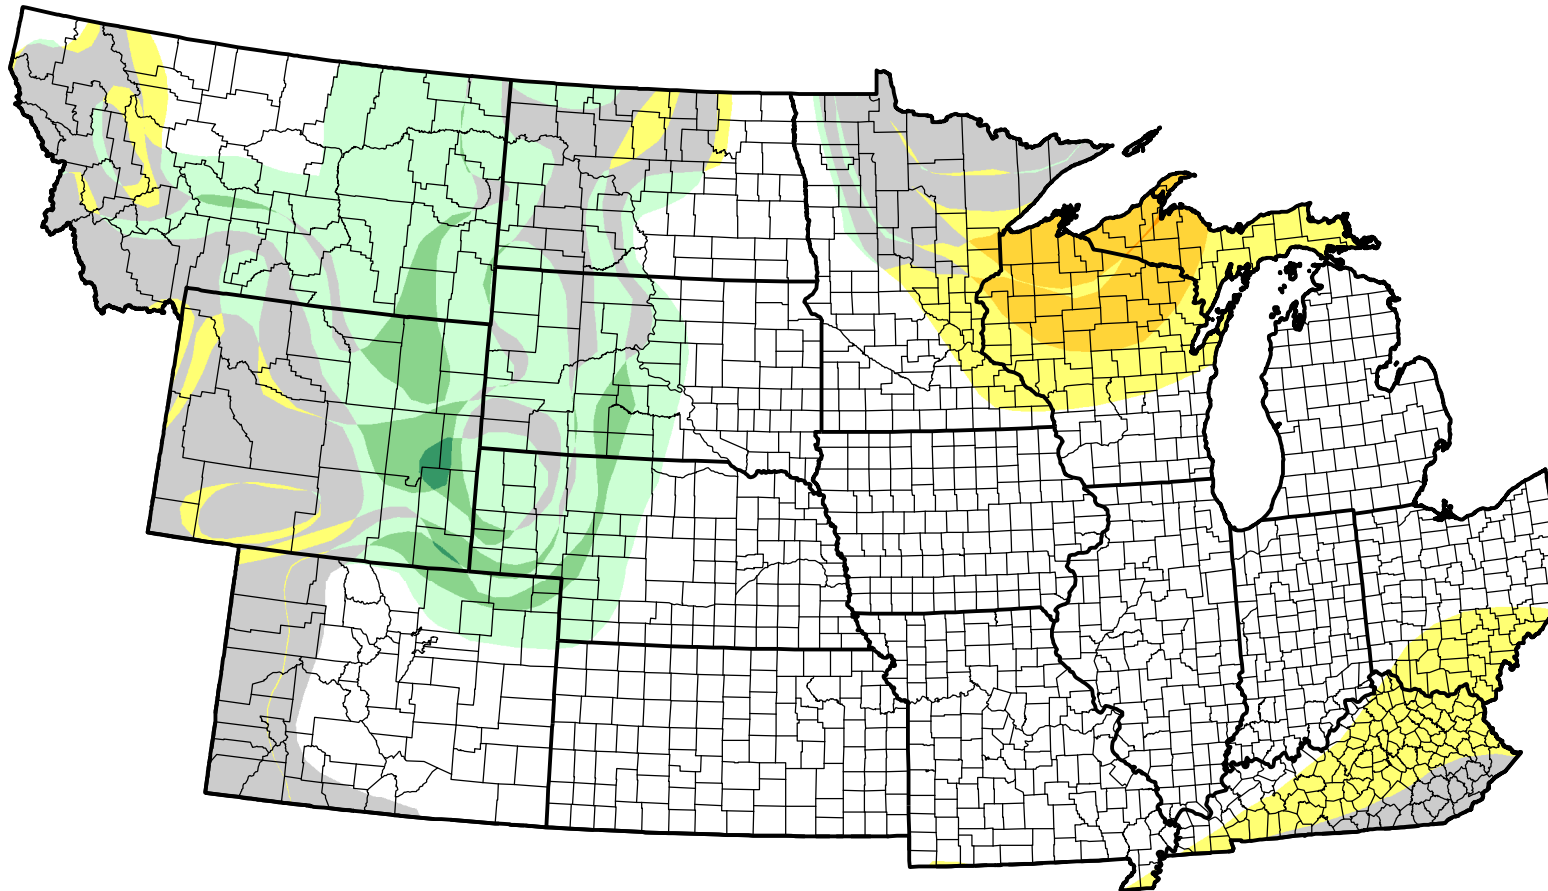

U.S. Drought Monitor Class Change - NWS Central 4 Week

May 15, 2007
compared to
April 19, 2007

droughtmonitor.unl.edu

-  5 Class Degradation
-  4 Class Degradation
-  3 Class Degradation
-  2 Class Degradation
-  1 Class Degradation
-  No Change
-  1 Class Improvement
-  2 Class Improvement
-  3 Class Improvement
-  4 Class Improvement
-  5 Class Improvement