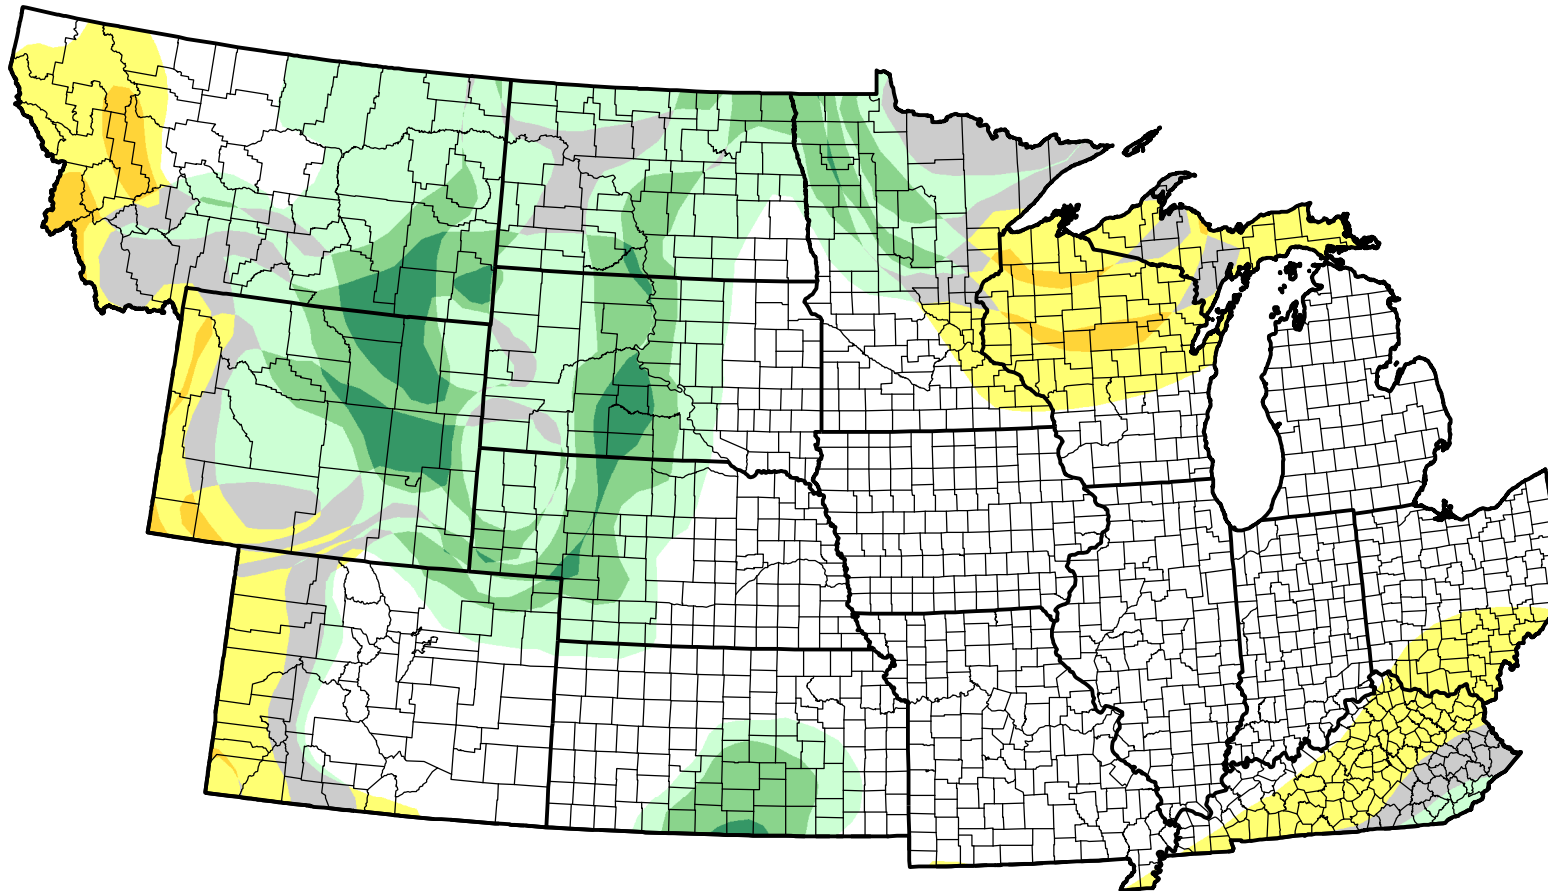

U.S. Drought Monitor Class Change - NWS Central 8 Week

May 15, 2007
compared to
March 22, 2007

droughtmonitor.unl.edu

-  5 Class Degradation
-  4 Class Degradation
-  3 Class Degradation
-  2 Class Degradation
-  1 Class Degradation
-  No Change
-  1 Class Improvement
-  2 Class Improvement
-  3 Class Improvement
-  4 Class Improvement
-  5 Class Improvement