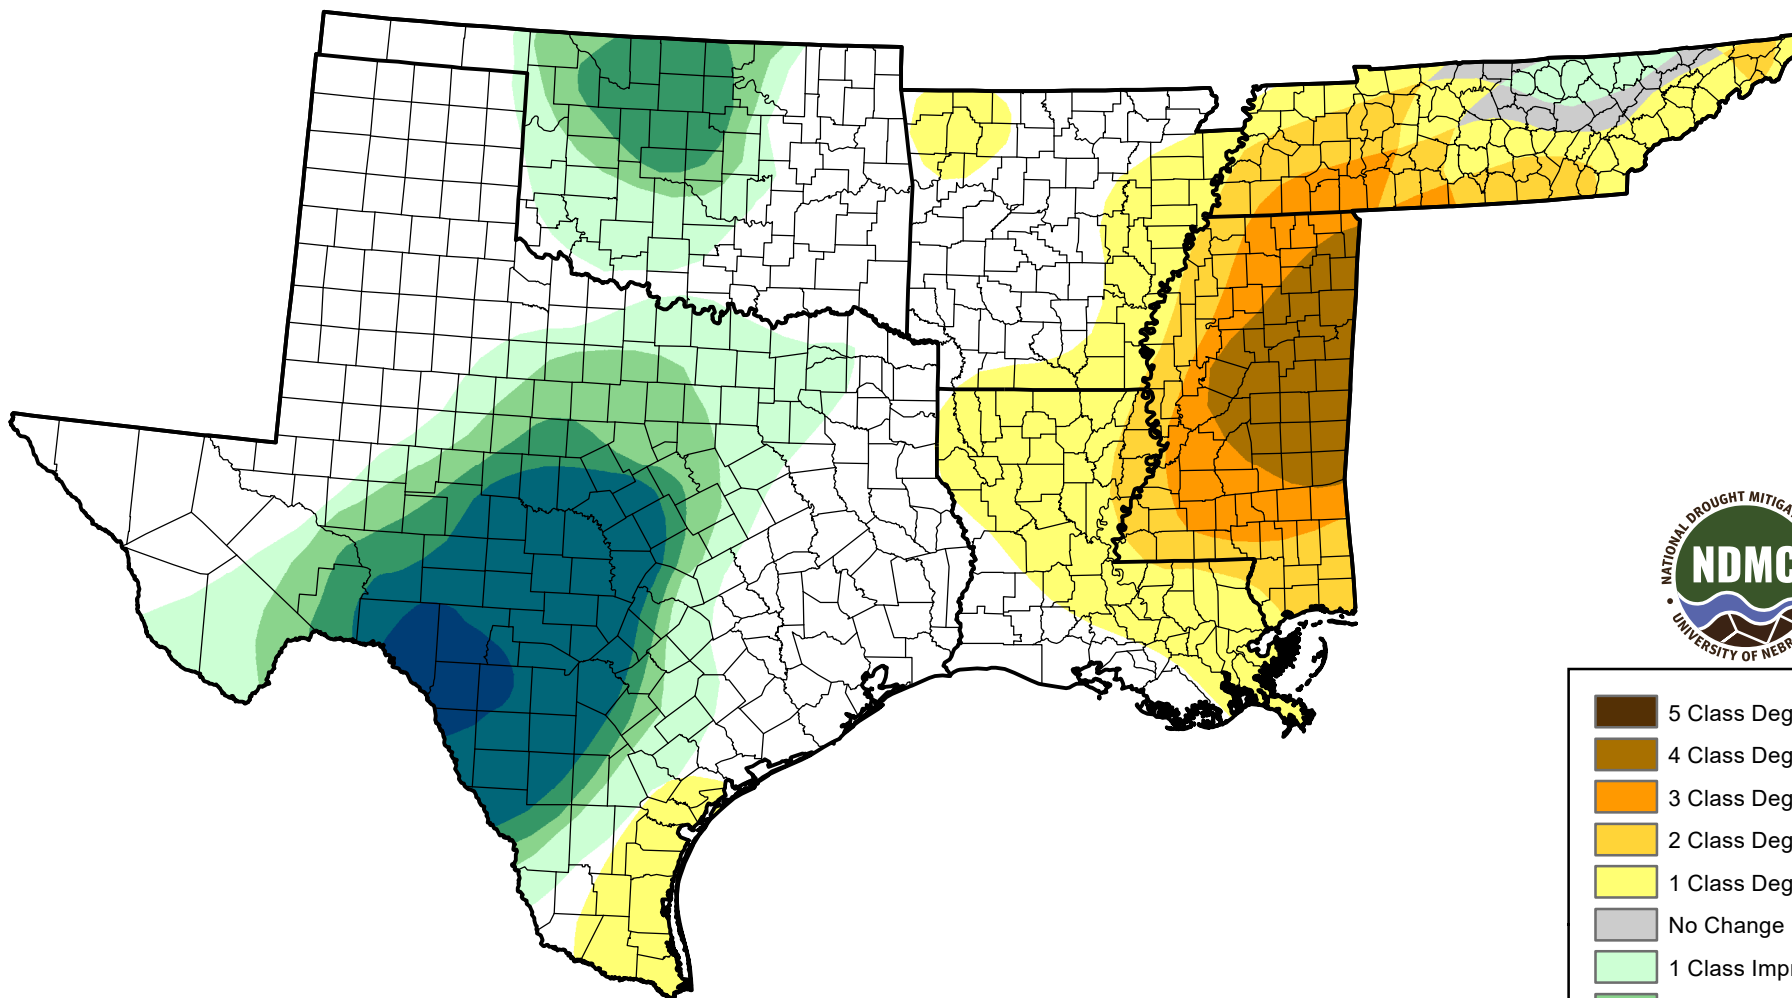

U.S. Drought Monitor Class Change - South

13 Week

**May 15, 2007
compared to
February 15, 2007**

droughtmonitor.unl.edu

-  5 Class Degradation
-  4 Class Degradation
-  3 Class Degradation
-  2 Class Degradation
-  1 Class Degradation
-  No Change
-  1 Class Improvement
-  2 Class Improvement
-  3 Class Improvement
-  4 Class Improvement
-  5 Class Improvement