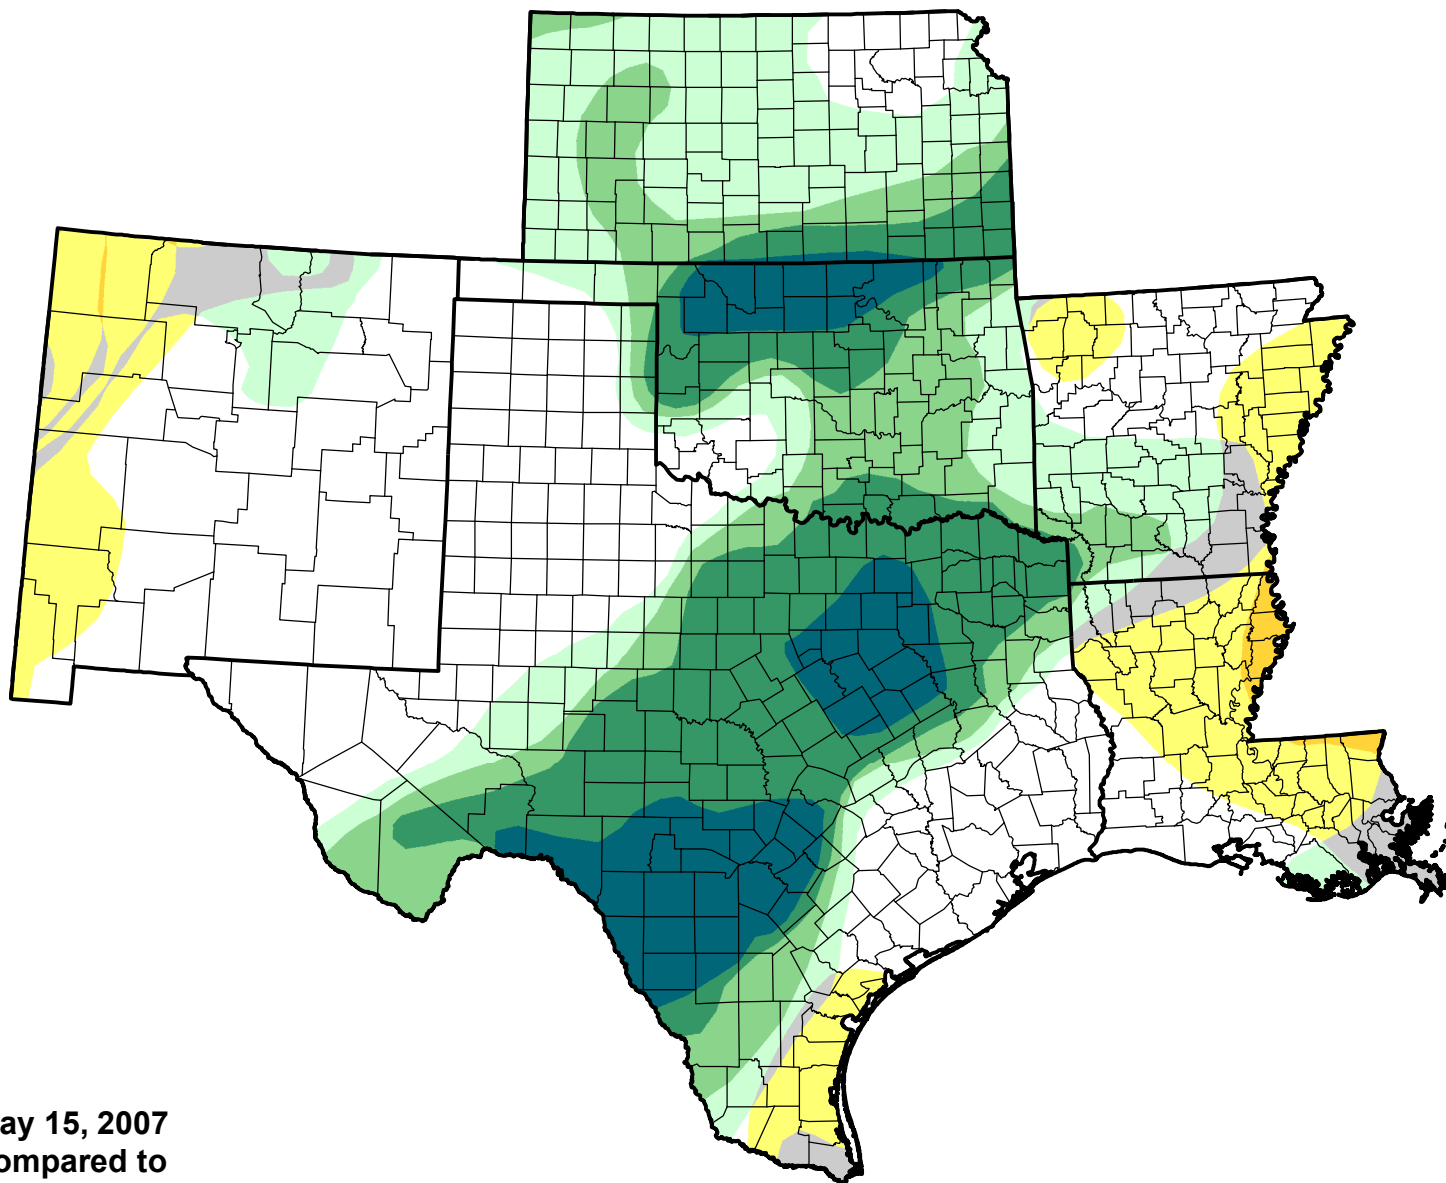

U.S. Drought Monitor Class Change - SCIPP

26 Week

May 15, 2007
compared to
November 16, 2006

droughtmonitor.unl.edu

- 5 Class Degradation
- 4 Class Degradation
- 3 Class Degradation
- 2 Class Degradation
- 1 Class Degradation
- No Change
- 1 Class Improvement
- 2 Class Improvement
- 3 Class Improvement
- 4 Class Improvement
- 5 Class Improvement