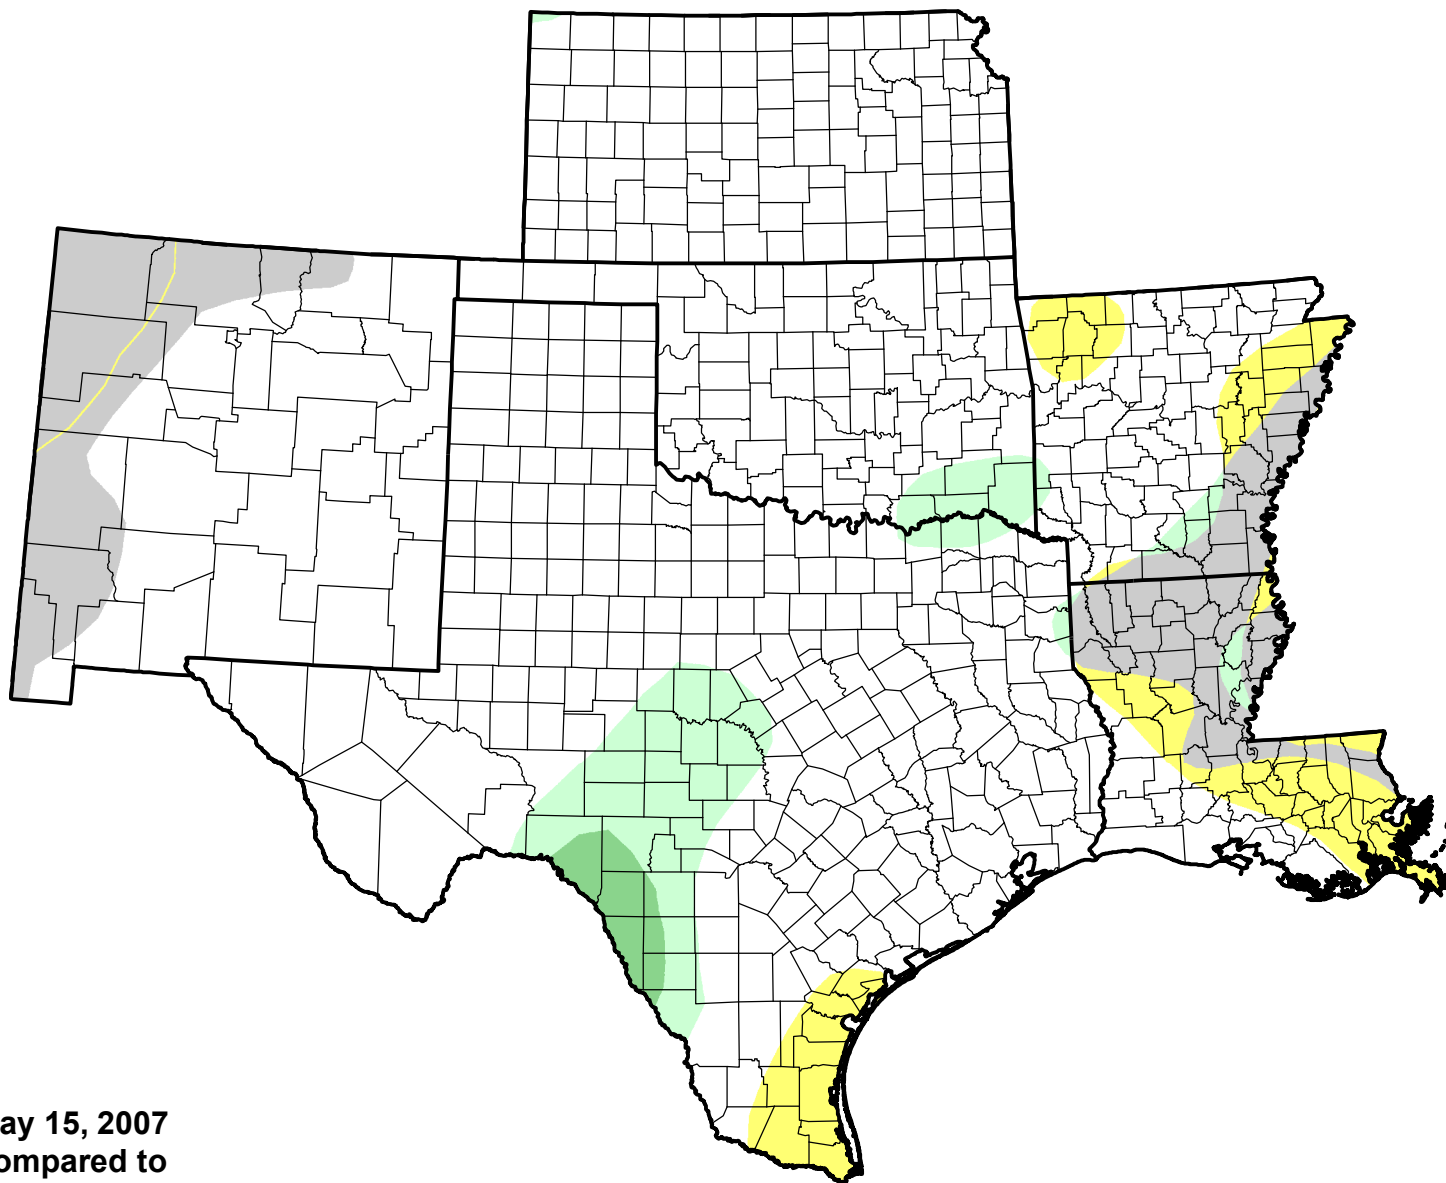

U.S. Drought Monitor Class Change - SCIPP

4 Week

May 15, 2007
compared to
April 19, 2007

droughtmonitor.unl.edu

-  5 Class Degradation
-  4 Class Degradation
-  3 Class Degradation
-  2 Class Degradation
-  1 Class Degradation
-  No Change
-  1 Class Improvement
-  2 Class Improvement
-  3 Class Improvement
-  4 Class Improvement
-  5 Class Improvement