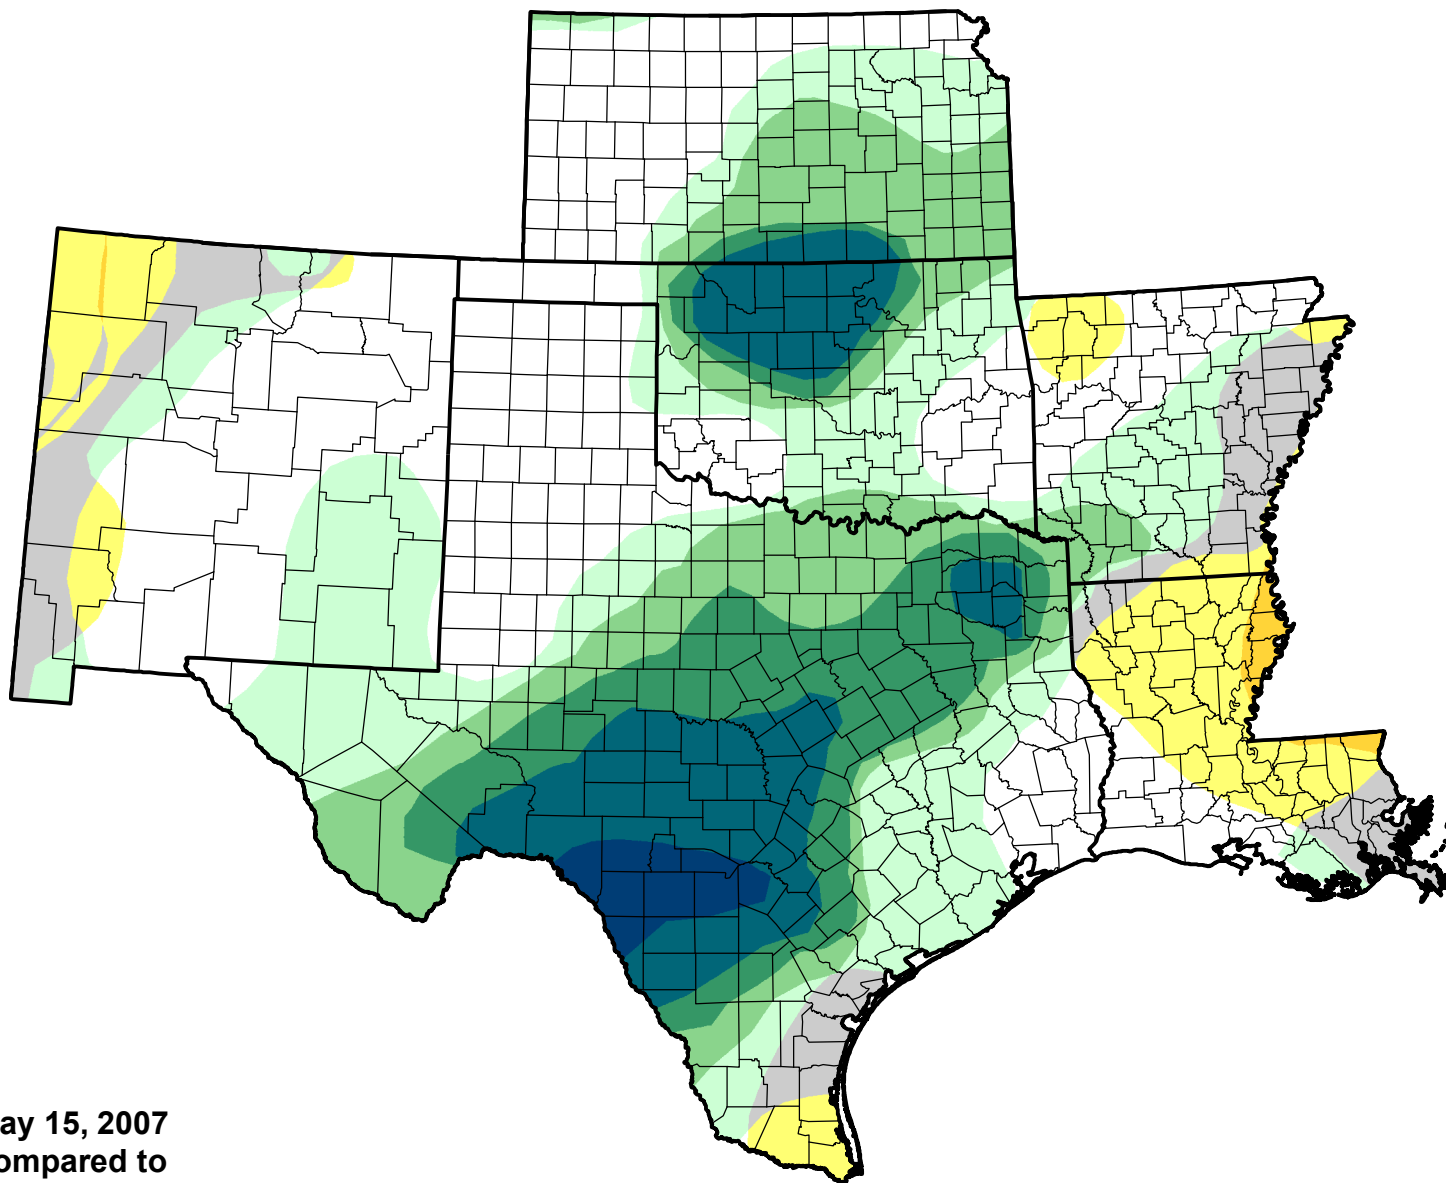

U.S. Drought Monitor Class Change - SCIPP

Start of Calendar Year

May 15, 2007
compared to
January 4, 2007

droughtmonitor.unl.edu

-  5 Class Degradation
-  4 Class Degradation
-  3 Class Degradation
-  2 Class Degradation
-  1 Class Degradation
-  No Change
-  1 Class Improvement
-  2 Class Improvement
-  3 Class Improvement
-  4 Class Improvement
-  5 Class Improvement