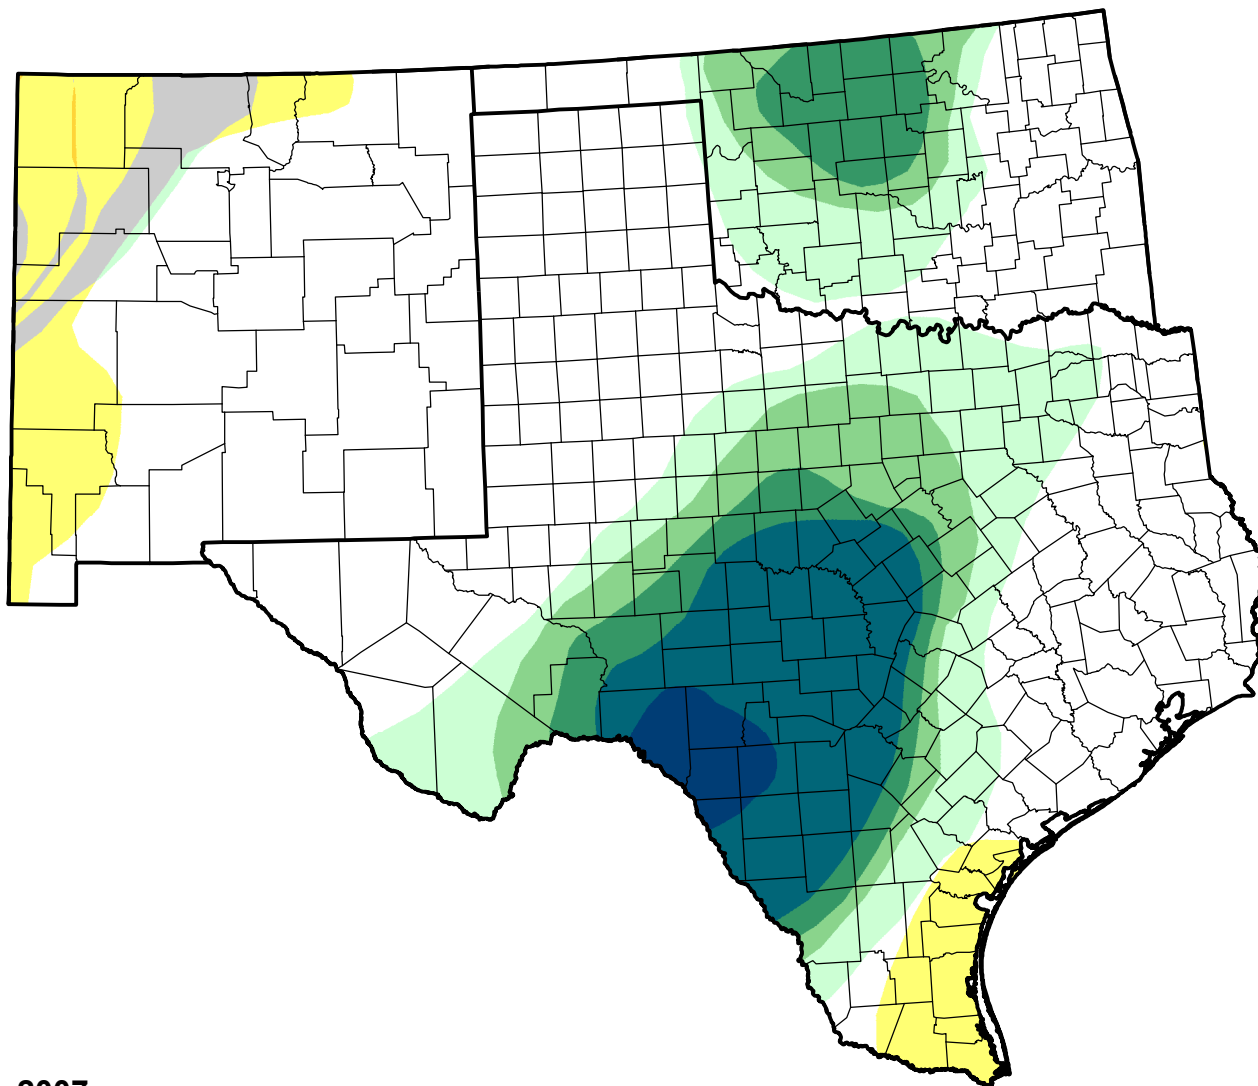

U.S. Drought Monitor Class Change - Southern Plains RDEWS

13 Week

May 15, 2007
compared to
February 15, 2007

droughtmonitor.unl.edu

-  5 Class Degradation
-  4 Class Degradation
-  3 Class Degradation
-  2 Class Degradation
-  1 Class Degradation
-  No Change
-  1 Class Improvement
-  2 Class Improvement
-  3 Class Improvement
-  4 Class Improvement
-  5 Class Improvement