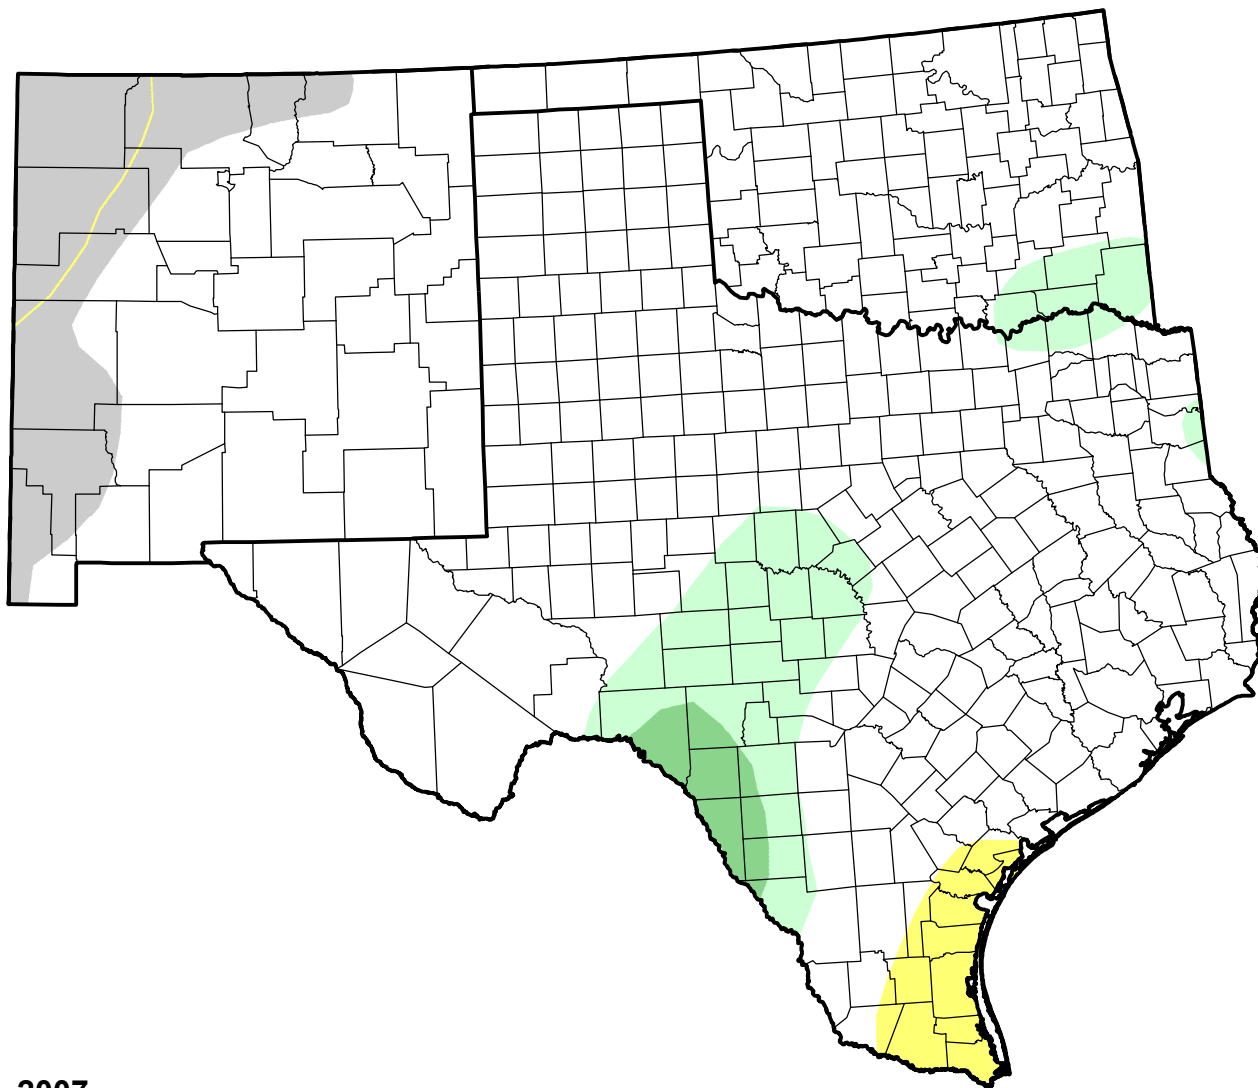

# U.S. Drought Monitor Class Change - Southern Plains RDEWS

## 4 Week

May 15, 2007  
compared to  
April 19, 2007

[droughtmonitor.unl.edu](http://droughtmonitor.unl.edu)

-  5 Class Degradation
-  4 Class Degradation
-  3 Class Degradation
-  2 Class Degradation
-  1 Class Degradation
-  No Change
-  1 Class Improvement
-  2 Class Improvement
-  3 Class Improvement
-  4 Class Improvement
-  5 Class Improvement