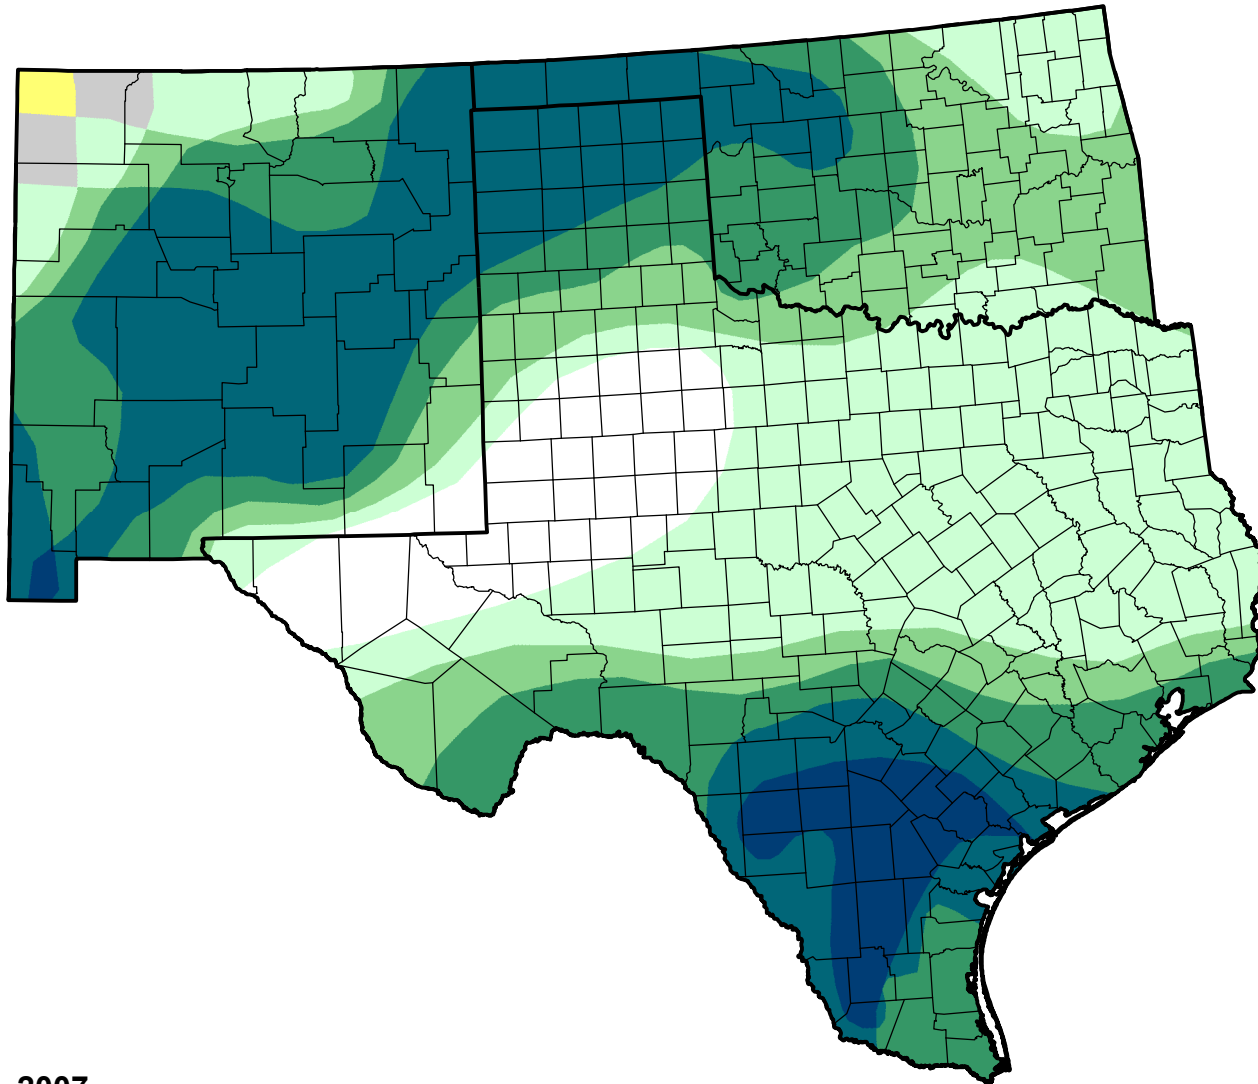

U.S. Drought Monitor Class Change - Southern Plains RDEWS

52 Week

May 15, 2007
compared to
May 18, 2006

droughtmonitor.unl.edu

-  5 Class Degradation
-  4 Class Degradation
-  3 Class Degradation
-  2 Class Degradation
-  1 Class Degradation
-  No Change
-  1 Class Improvement
-  2 Class Improvement
-  3 Class Improvement
-  4 Class Improvement
-  5 Class Improvement