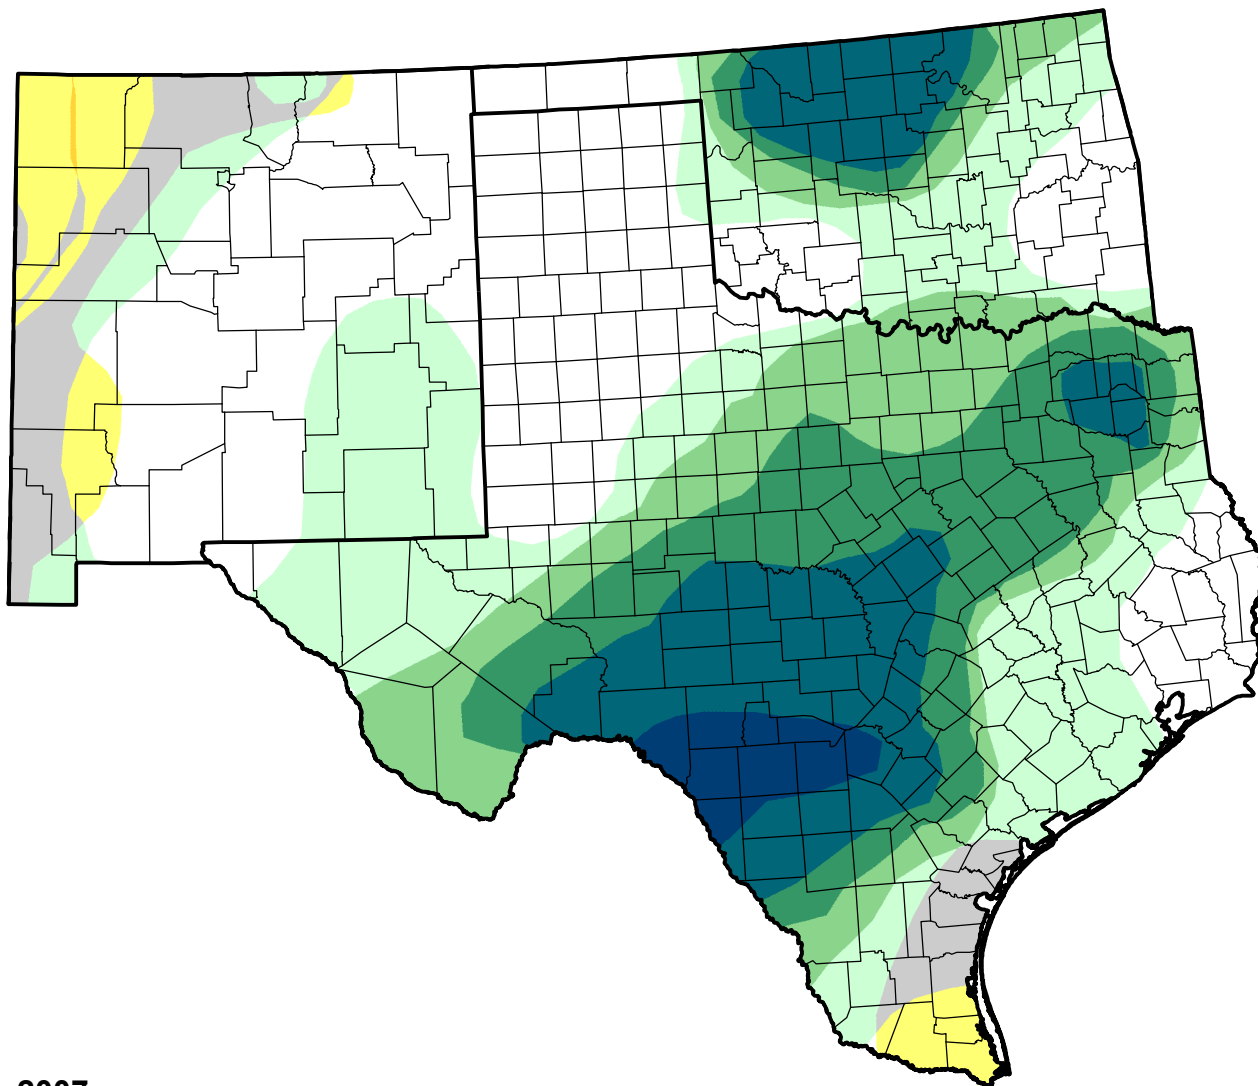

# U.S. Drought Monitor Class Change - Southern Plains RDEWS

Start of Calendar Year

May 15, 2007  
compared to  
January 4, 2007

[droughtmonitor.unl.edu](http://droughtmonitor.unl.edu)

-  5 Class Degradation
-  4 Class Degradation
-  3 Class Degradation
-  2 Class Degradation
-  1 Class Degradation
-  No Change
-  1 Class Improvement
-  2 Class Improvement
-  3 Class Improvement
-  4 Class Improvement
-  5 Class Improvement