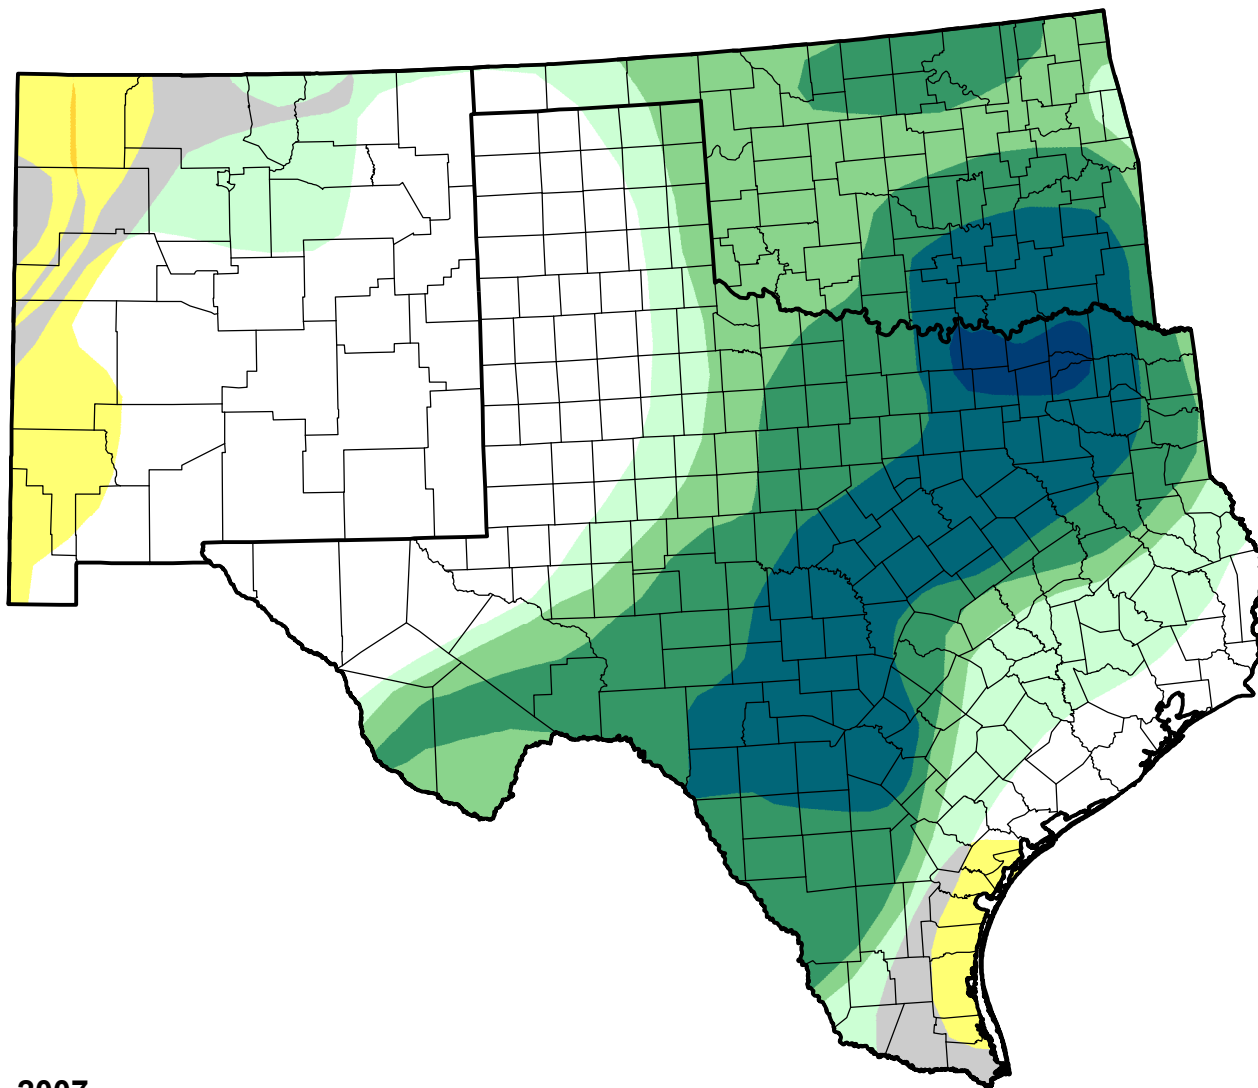

U.S. Drought Monitor Class Change - Southern Plains RDEWS

Start of Water Year

May 15, 2007
compared to
September 28, 2006

droughtmonitor.unl.edu

-  5 Class Degradation
-  4 Class Degradation
-  3 Class Degradation
-  2 Class Degradation
-  1 Class Degradation
-  No Change
-  1 Class Improvement
-  2 Class Improvement
-  3 Class Improvement
-  4 Class Improvement
-  5 Class Improvement