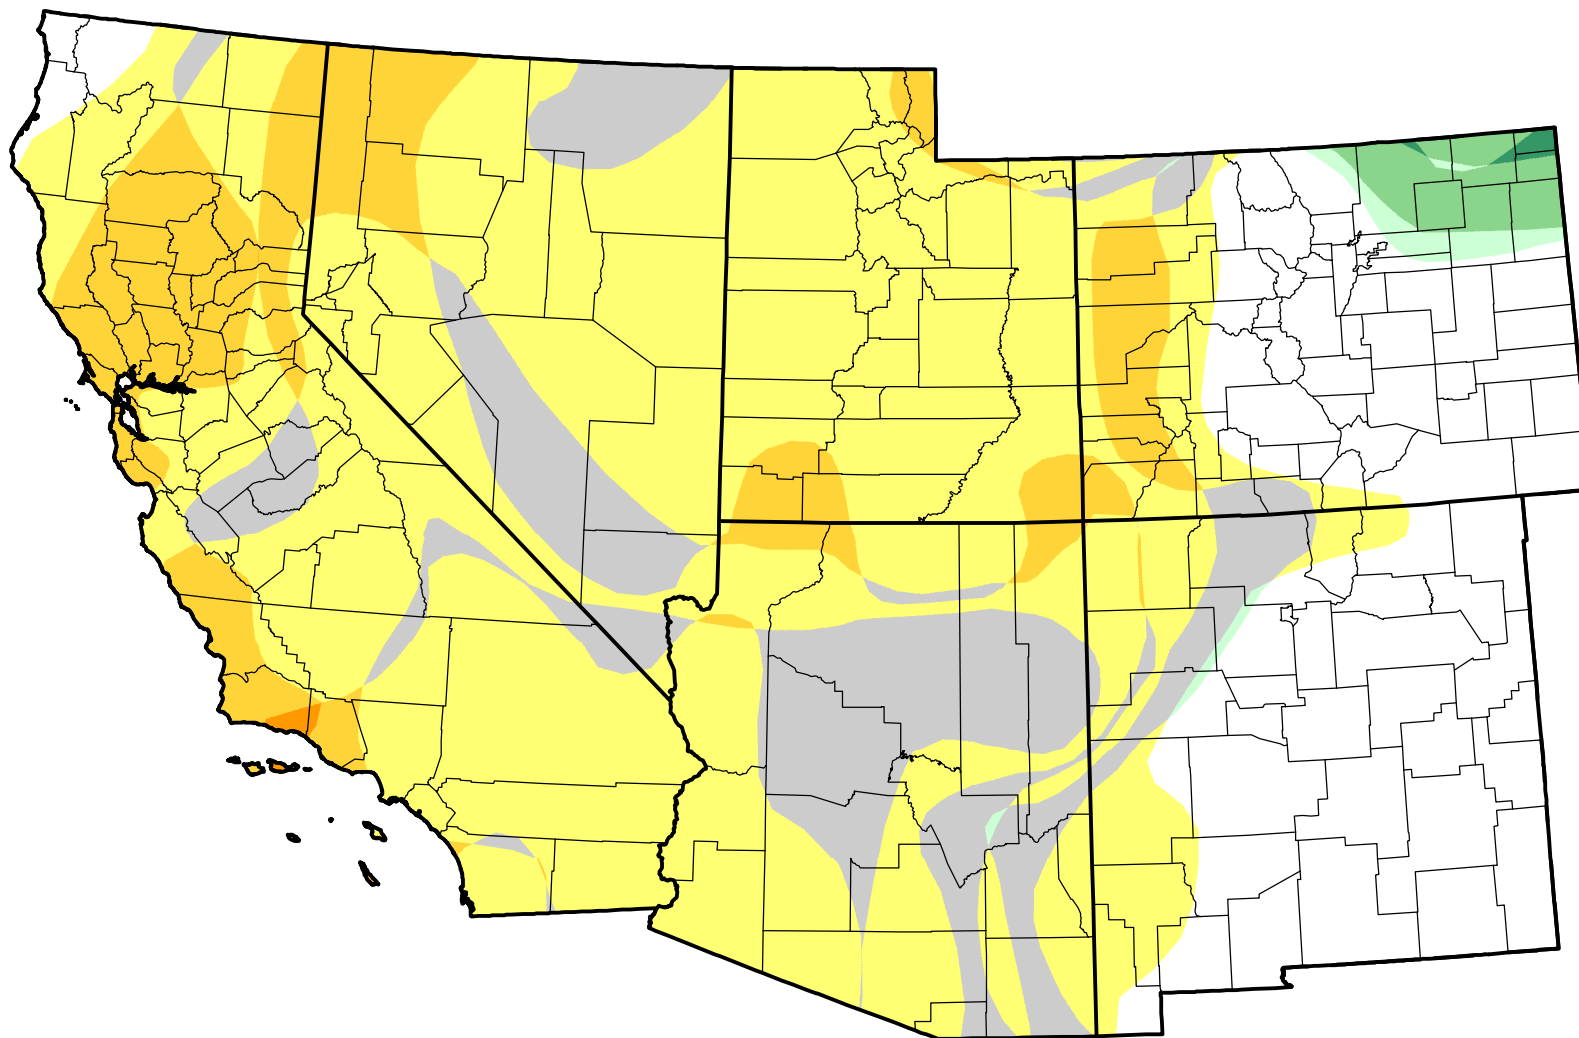

U.S. Drought Monitor Class Change - Southwest

13 Week

May 15, 2007
compared to
February 15, 2007

droughtmonitor.unl.edu

-  5 Class Degradation
-  4 Class Degradation
-  3 Class Degradation
-  2 Class Degradation
-  1 Class Degradation
-  No Change
-  1 Class Improvement
-  2 Class Improvement
-  3 Class Improvement
-  4 Class Improvement
-  5 Class Improvement