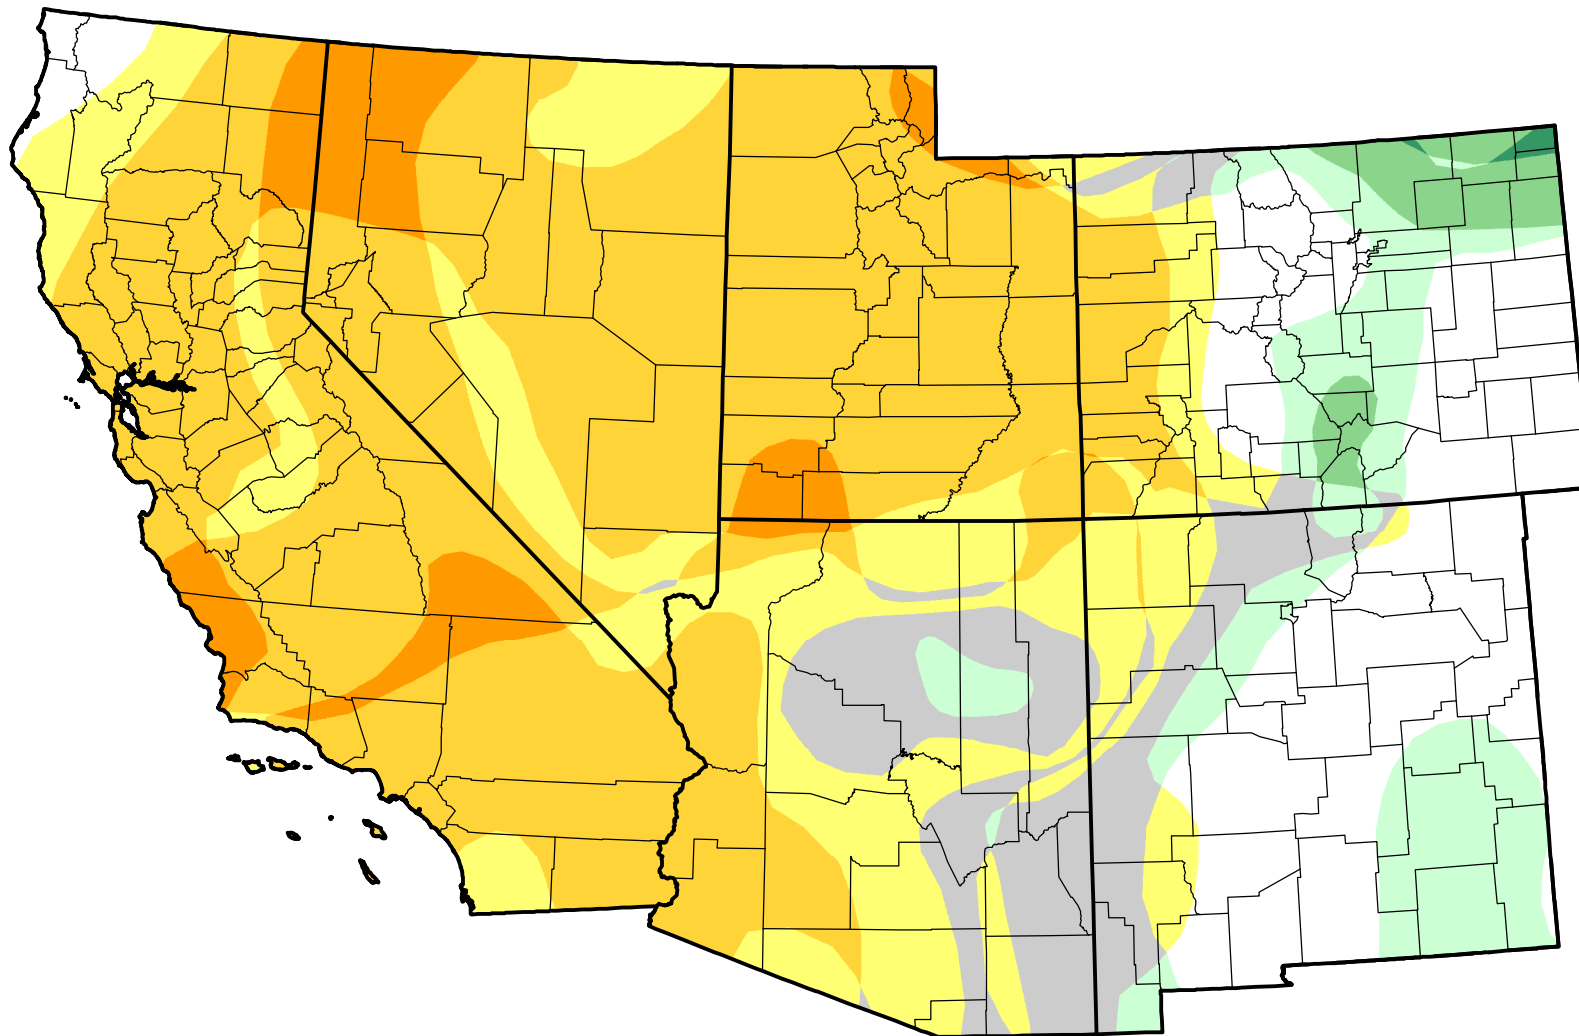

U.S. Drought Monitor Class Change - Southwest

Start of Calendar Year

May 15, 2007
compared to
January 4, 2007

droughtmonitor.unl.edu

-  5 Class Degradation
-  4 Class Degradation
-  3 Class Degradation
-  2 Class Degradation
-  1 Class Degradation
-  No Change
-  1 Class Improvement
-  2 Class Improvement
-  3 Class Improvement
-  4 Class Improvement
-  5 Class Improvement