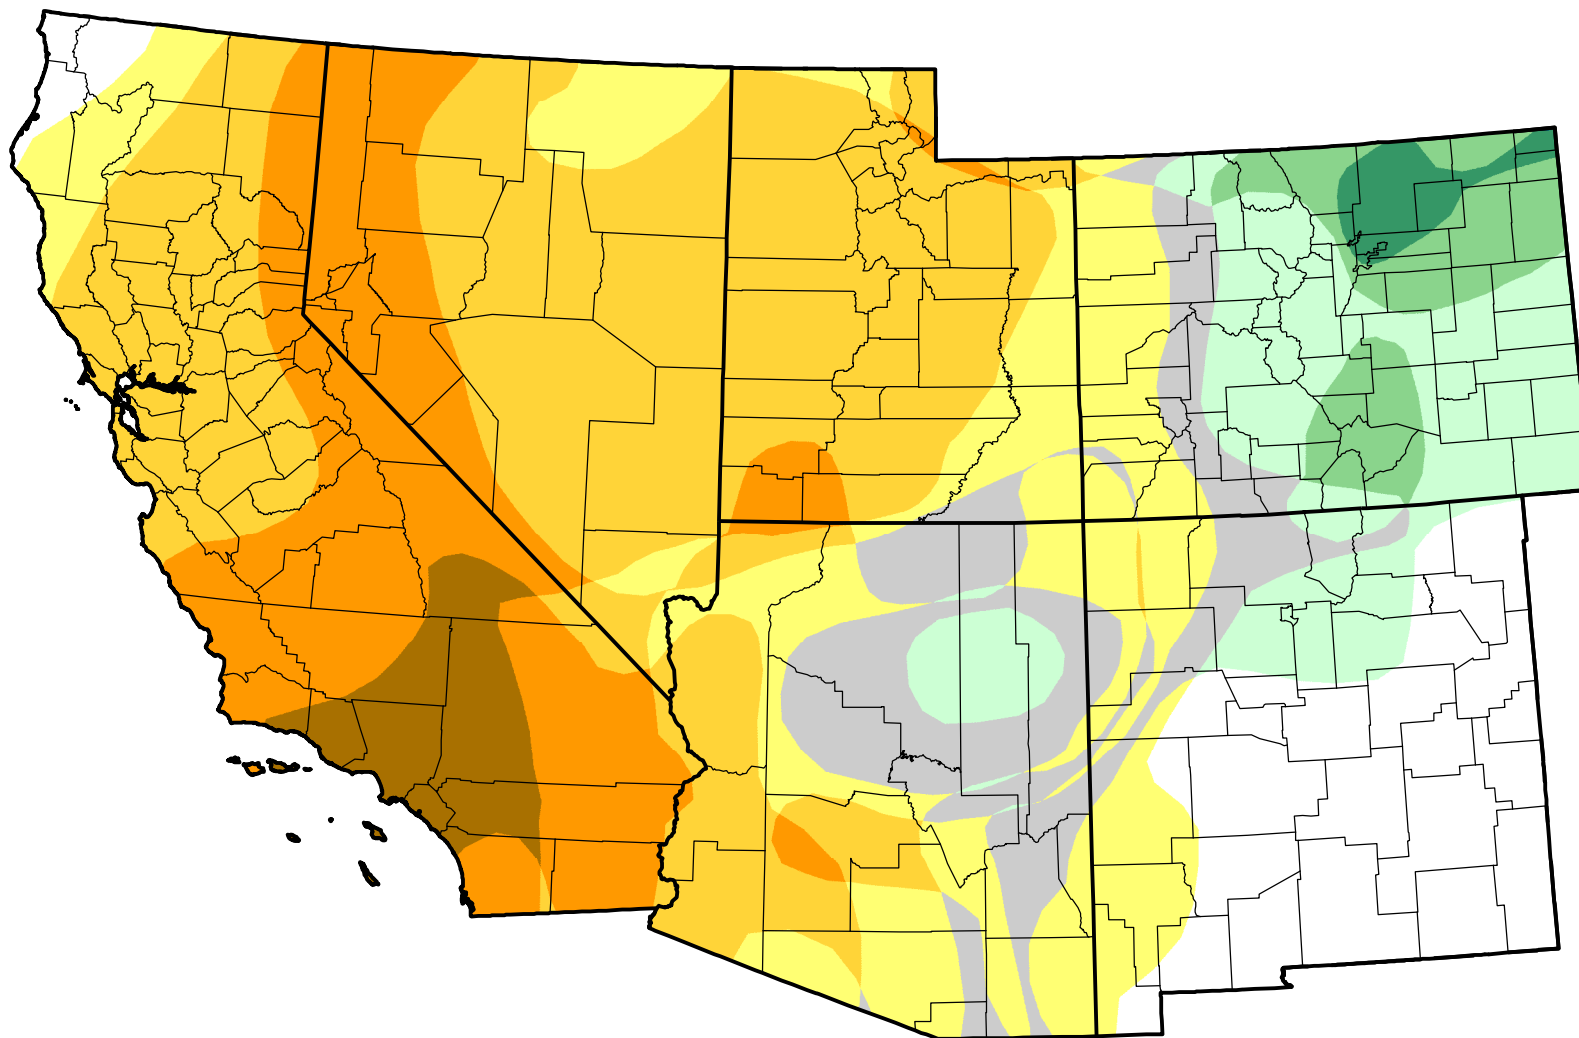

# U.S. Drought Monitor Class Change - Southwest

## Start of Water Year

May 15, 2007  
compared to  
September 28, 2006

[droughtmonitor.unl.edu](http://droughtmonitor.unl.edu)

-  5 Class Degradation
-  4 Class Degradation
-  3 Class Degradation
-  2 Class Degradation
-  1 Class Degradation
-  No Change
-  1 Class Improvement
-  2 Class Improvement
-  3 Class Improvement
-  4 Class Improvement
-  5 Class Improvement