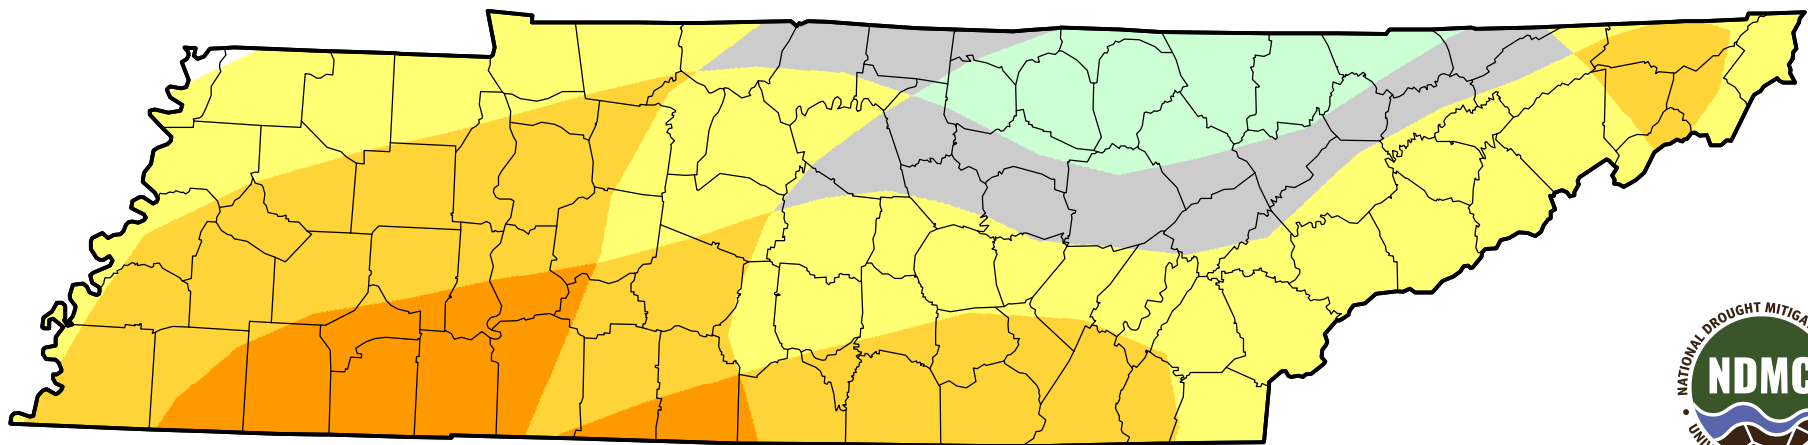

U.S. Drought Monitor Class Change - Tennessee

13 Week

**May 15, 2007
compared to
February 15, 2007**

droughtmonitor.unl.edu

-  5 Class Degradation
-  4 Class Degradation
-  3 Class Degradation
-  2 Class Degradation
-  1 Class Degradation
-  No Change
-  1 Class Improvement
-  2 Class Improvement
-  3 Class Improvement
-  4 Class Improvement
-  5 Class Improvement