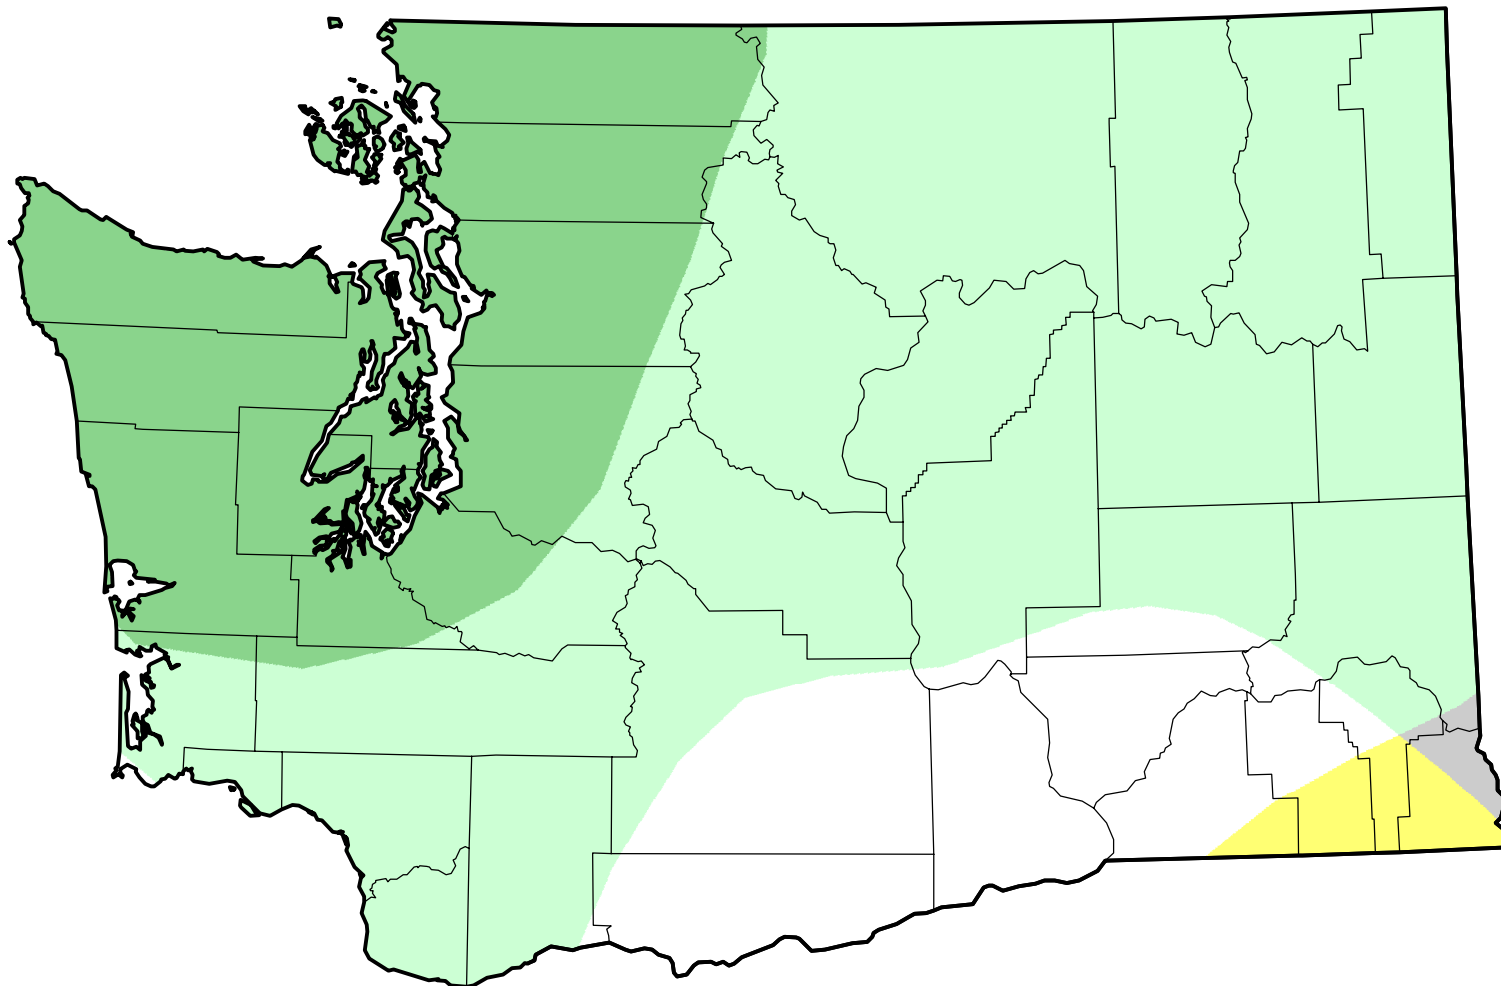

U.S. Drought Monitor Class Change - Washington

Start of Water Year

May 15, 2007
compared to
September 28, 2006

droughtmonitor.unl.edu

-  5 Class Degradation
-  4 Class Degradation
-  3 Class Degradation
-  2 Class Degradation
-  1 Class Degradation
-  No Change
-  1 Class Improvement
-  2 Class Improvement
-  3 Class Improvement
-  4 Class Improvement
-  5 Class Improvement