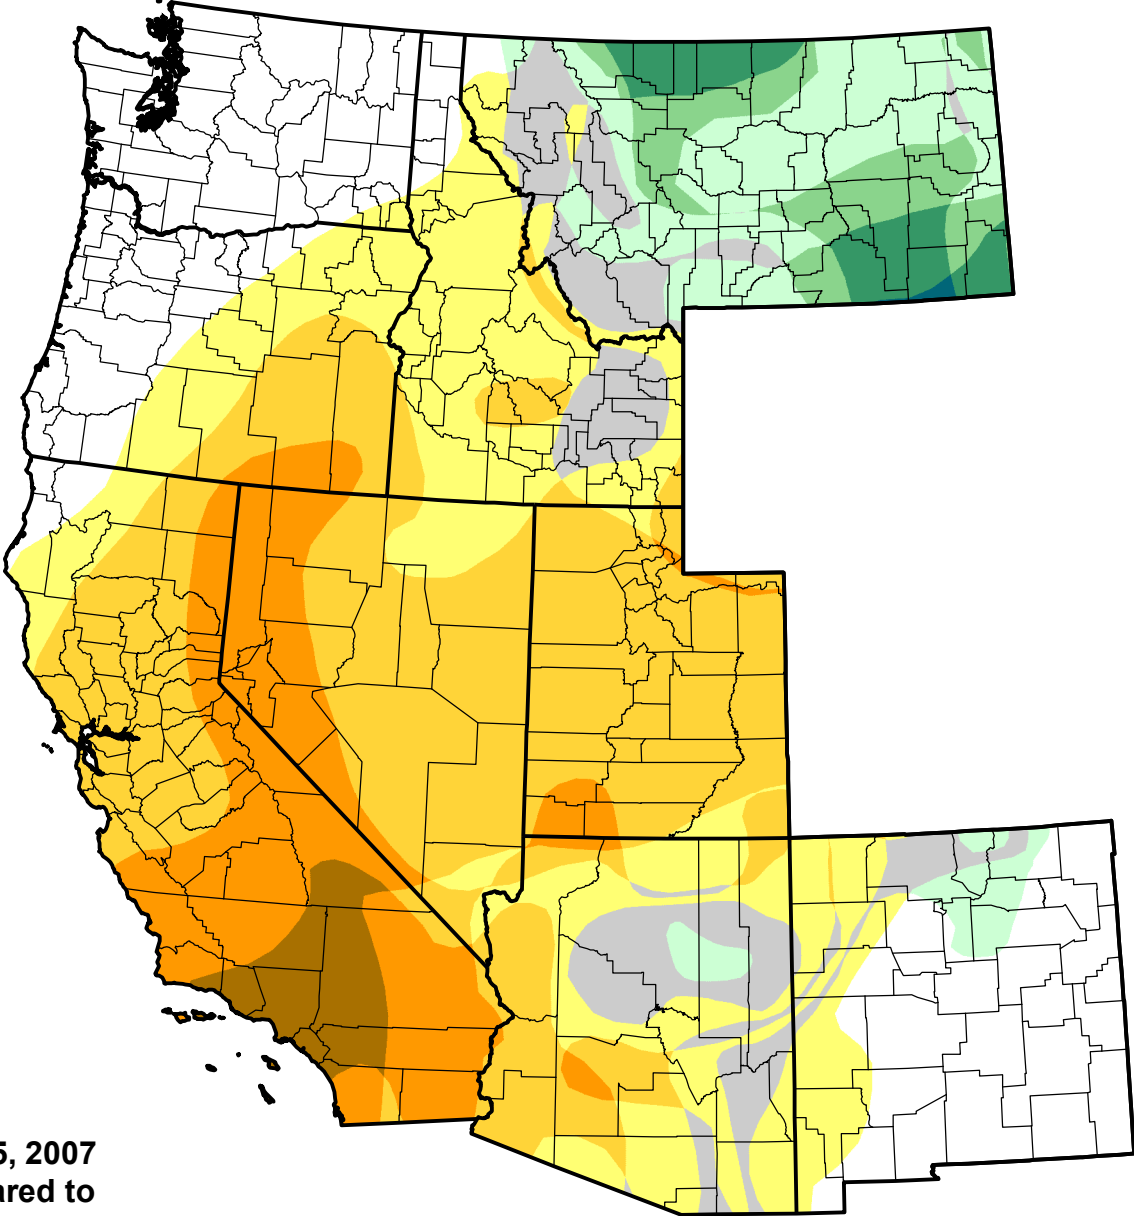

U.S. Drought Monitor Class Change - West

26 Week

-  5 Class Degradation
-  4 Class Degradation
-  3 Class Degradation
-  2 Class Degradation
-  1 Class Degradation
-  No Change
-  1 Class Improvement
-  2 Class Improvement
-  3 Class Improvement
-  4 Class Improvement
-  5 Class Improvement

May 15, 2007
compared to
November 16, 2006

droughtmonitor.unl.edu