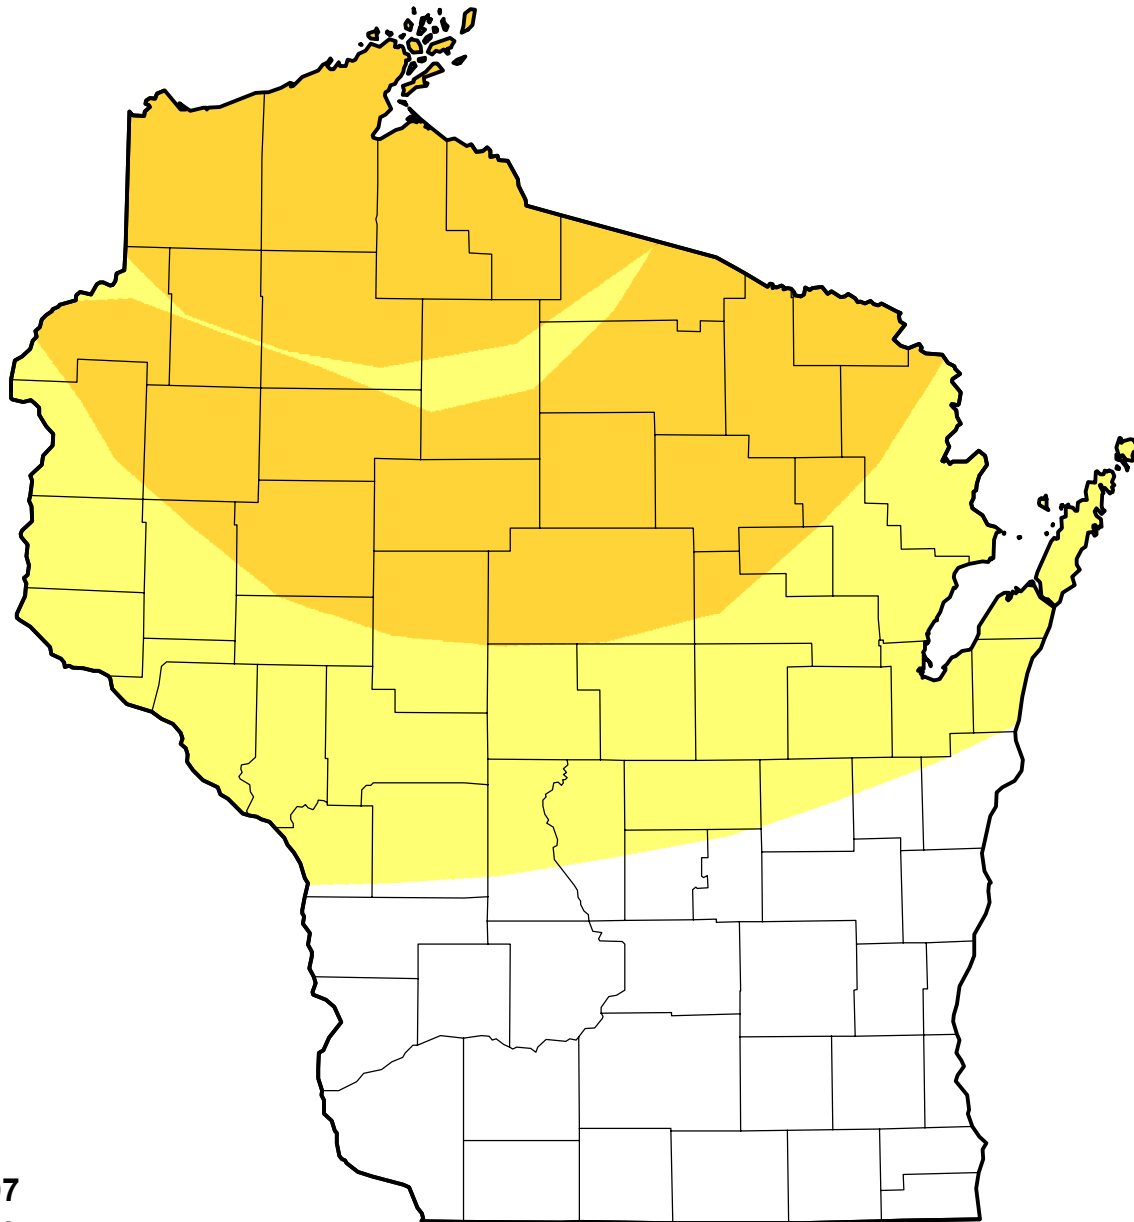

U.S. Drought Monitor Class Change - Wisconsin 4 Week

May 15, 2007
compared to
April 19, 2007

droughtmonitor.unl.edu

- | | |
|---|---------------------|
|  | 5 Class Degradation |
|  | 4 Class Degradation |
|  | 3 Class Degradation |
|  | 2 Class Degradation |
|  | 1 Class Degradation |
|  | No Change |
|  | 1 Class Improvement |
|  | 2 Class Improvement |
|  | 3 Class Improvement |
|  | 4 Class Improvement |
|  | 5 Class Improvement |