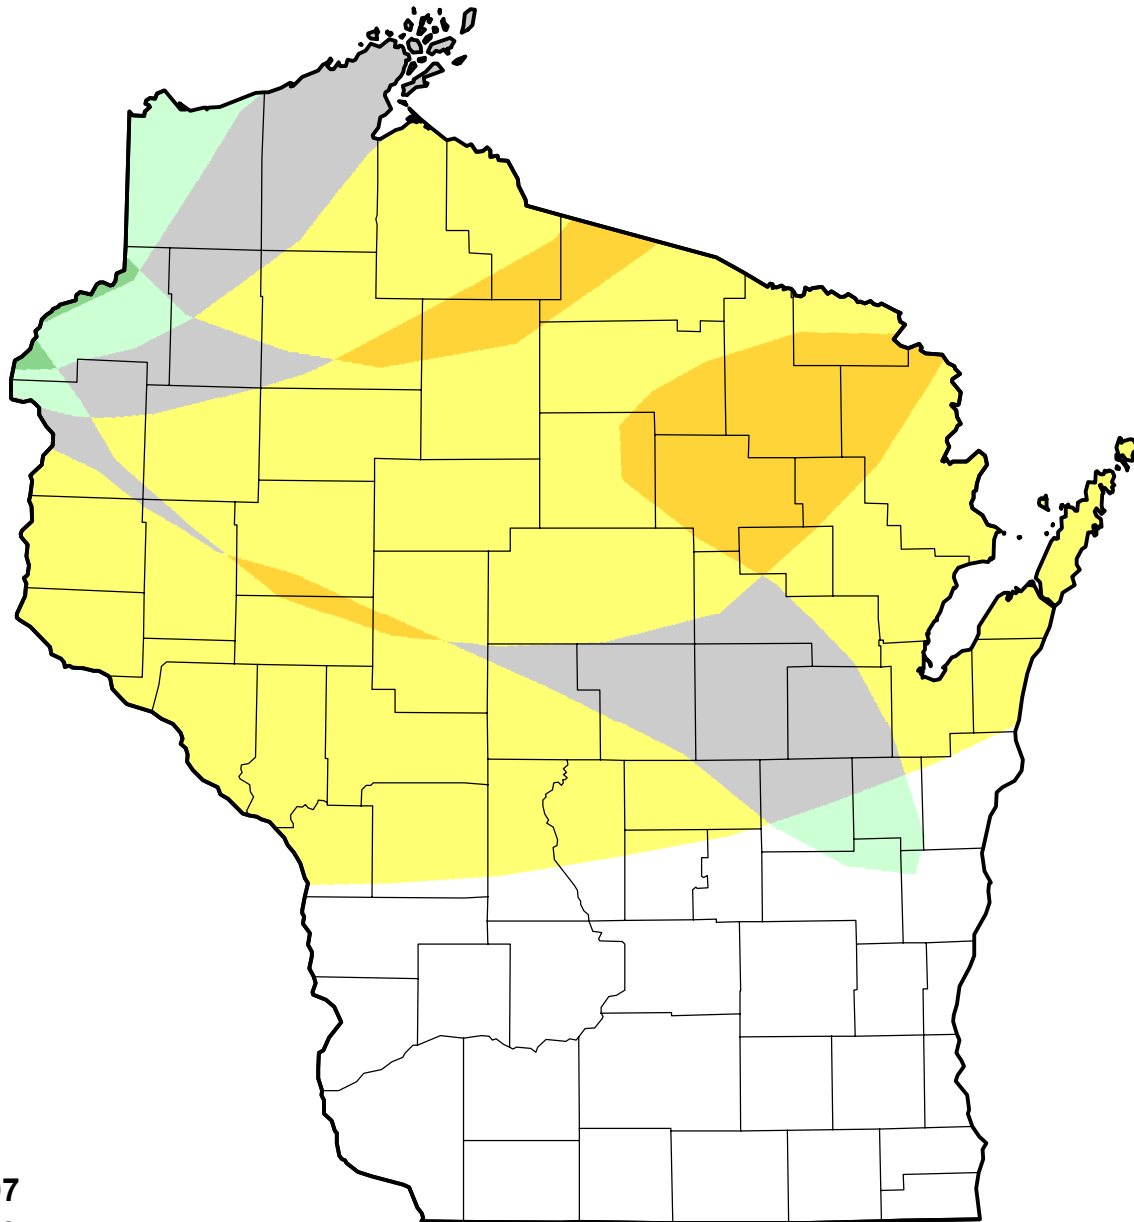

U.S. Drought Monitor Class Change - Wisconsin Start of Water Year

May 15, 2007
compared to
September 28, 2006

droughtmonitor.unl.edu

-  5 Class Degradation
-  4 Class Degradation
-  3 Class Degradation
-  2 Class Degradation
-  1 Class Degradation
-  No Change
-  1 Class Improvement
-  2 Class Improvement
-  3 Class Improvement
-  4 Class Improvement
-  5 Class Improvement