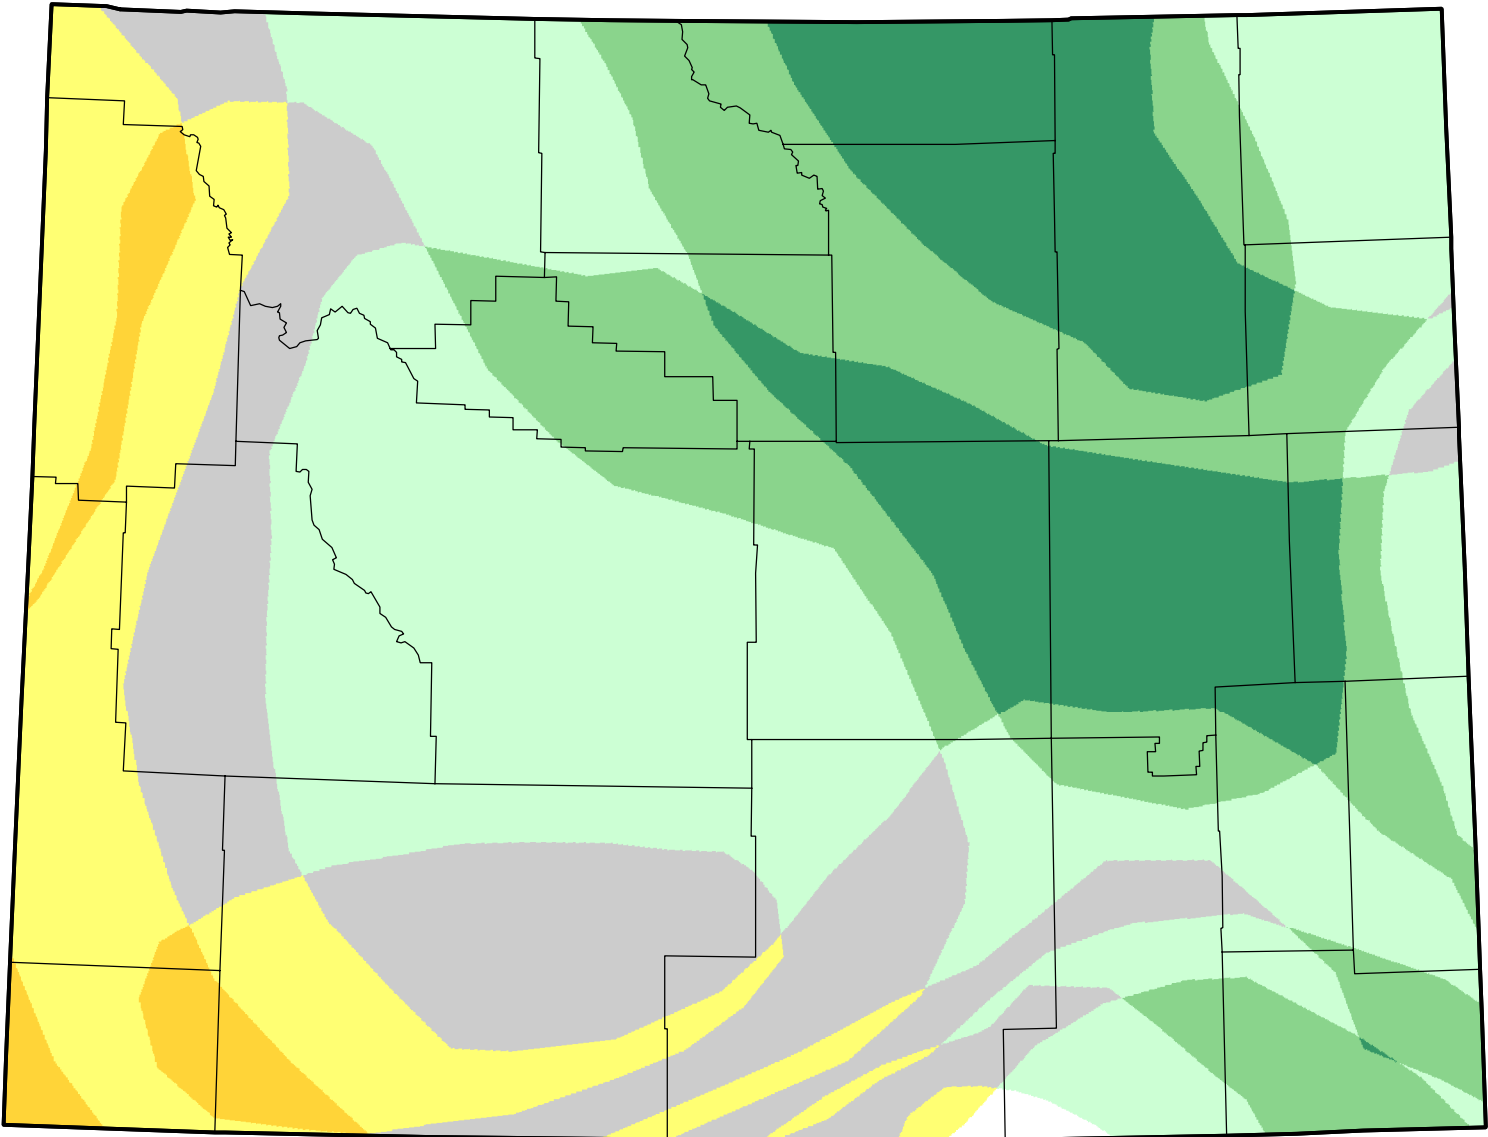

U.S. Drought Monitor Class Change - Wyoming

8 Week

**May 15, 2007
compared to
March 22, 2007**

droughtmonitor.unl.edu

-  5 Class Degradation
-  4 Class Degradation
-  3 Class Degradation
-  2 Class Degradation
-  1 Class Degradation
-  No Change
-  1 Class Improvement
-  2 Class Improvement
-  3 Class Improvement
-  4 Class Improvement
-  5 Class Improvement