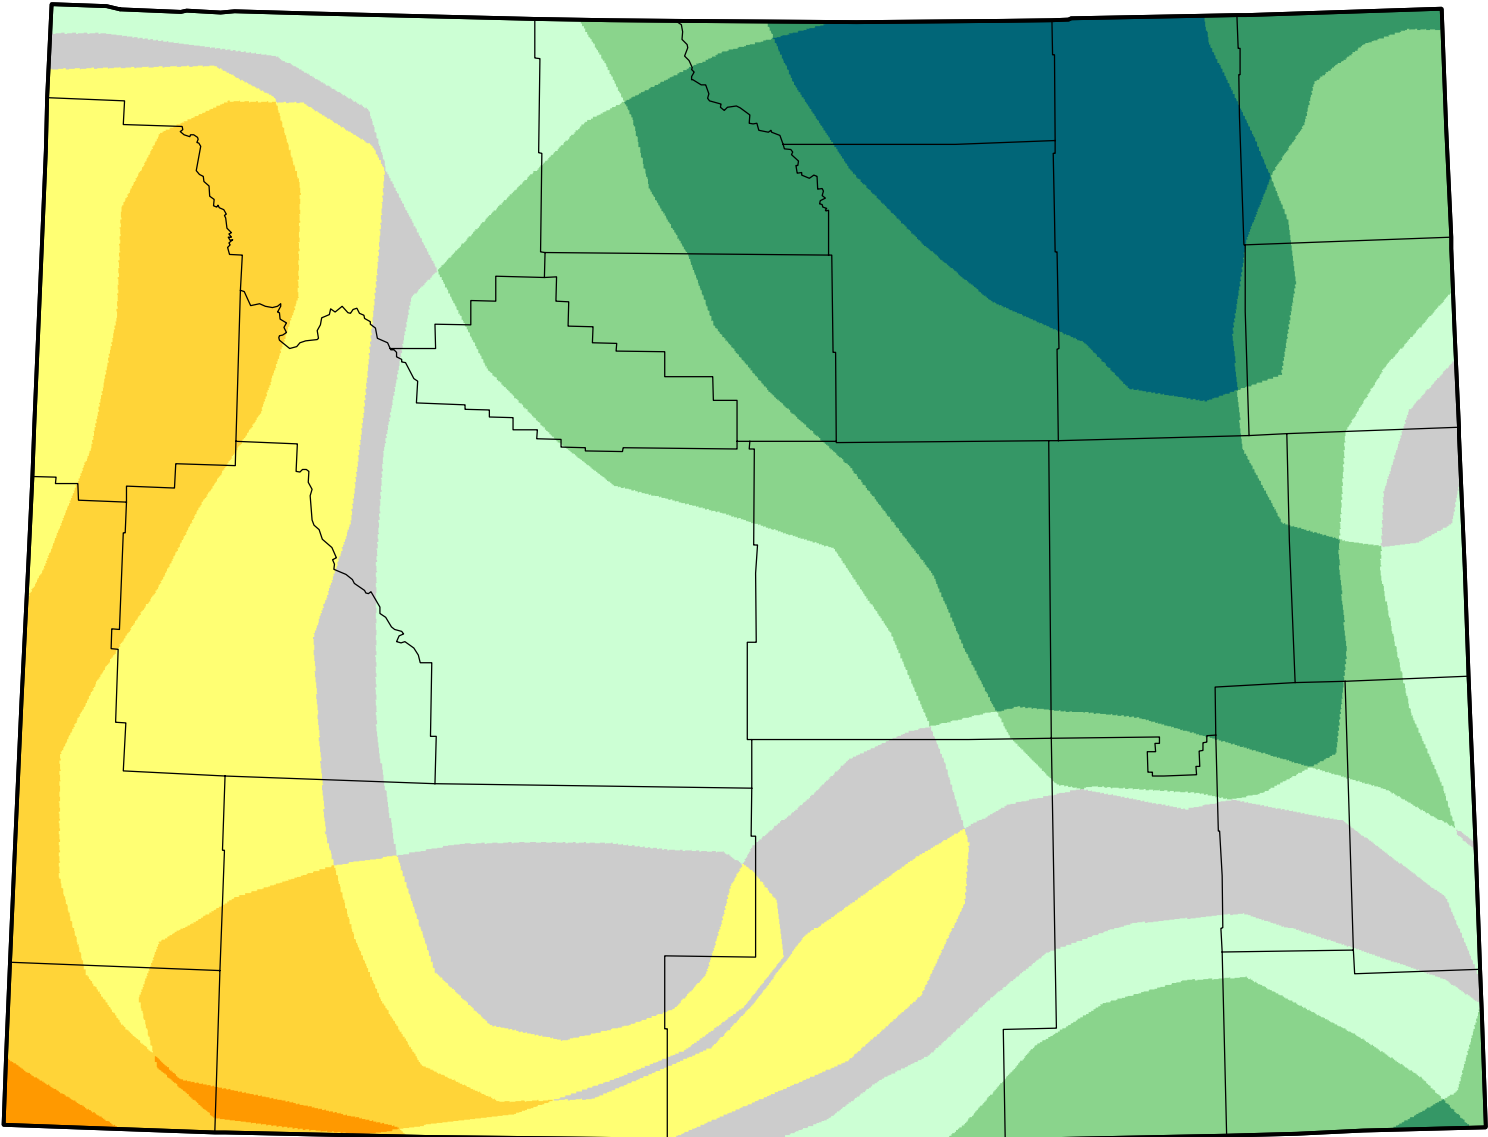

U.S. Drought Monitor Class Change - Wyoming

Start of Water Year

May 15, 2007
compared to
September 28, 2006

droughtmonitor.unl.edu

- 5 Class Degradation
- 4 Class Degradation
- 3 Class Degradation
- 2 Class Degradation
- 1 Class Degradation
- No Change
- 1 Class Improvement
- 2 Class Improvement
- 3 Class Improvement
- 4 Class Improvement
- 5 Class Improvement