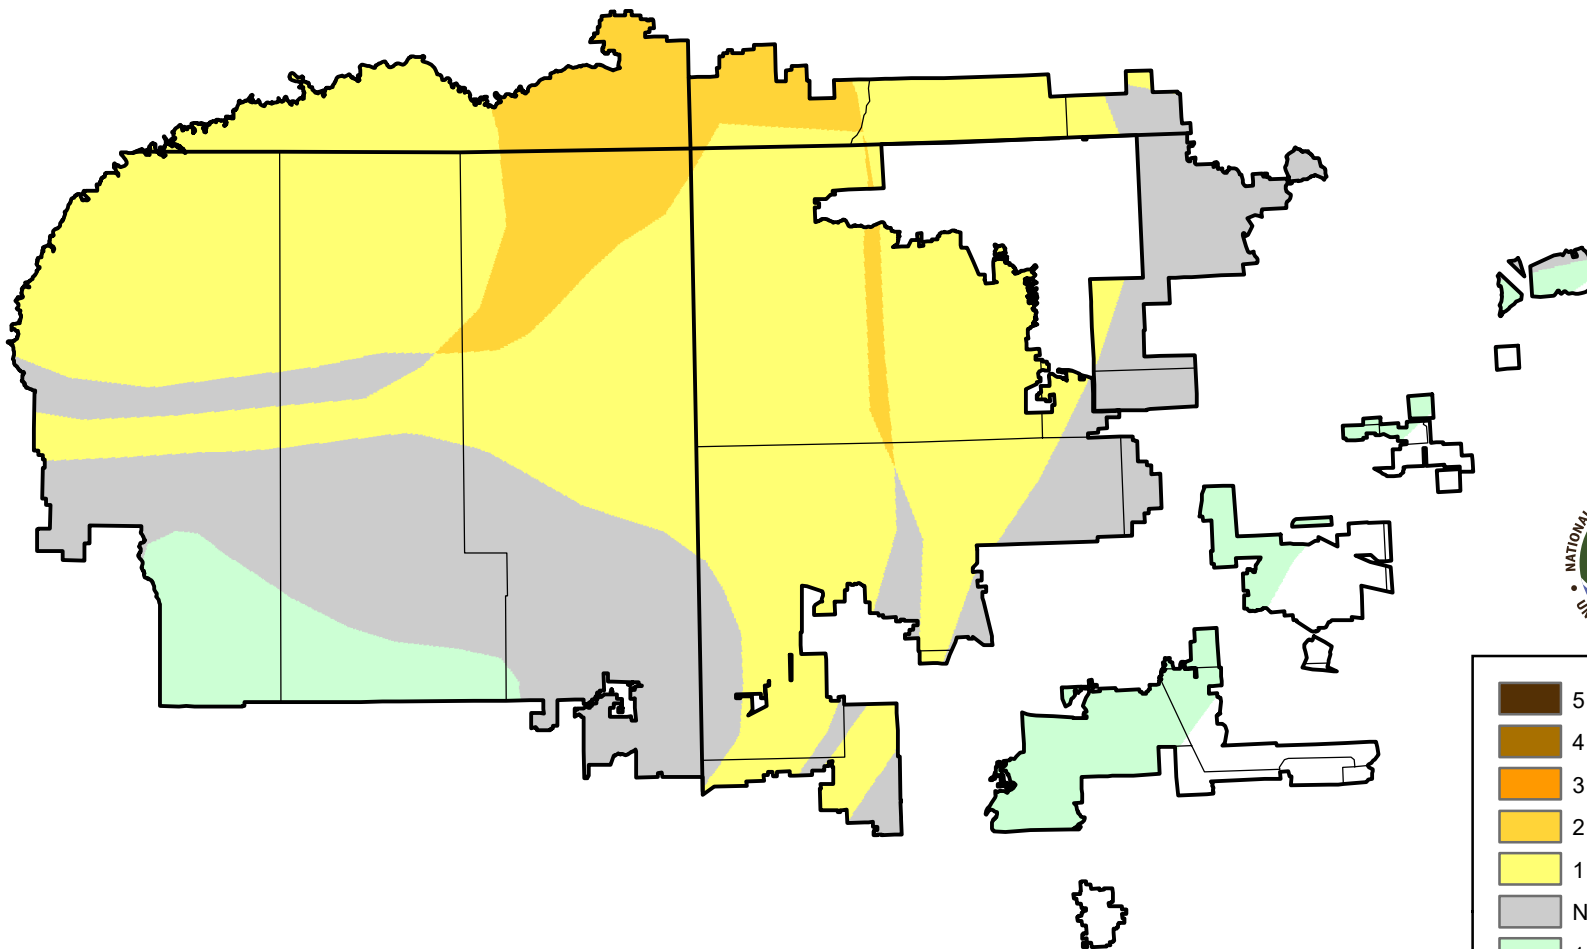

U.S. Drought Monitor Class Change - 4 Corners

Start of Calendar Year

May 22, 2007
compared to
January 4, 2007

droughtmonitor.unl.edu

-  5 Class Degradation
-  4 Class Degradation
-  3 Class Degradation
-  2 Class Degradation
-  1 Class Degradation
-  No Change
-  1 Class Improvement
-  2 Class Improvement
-  3 Class Improvement
-  4 Class Improvement
-  5 Class Improvement