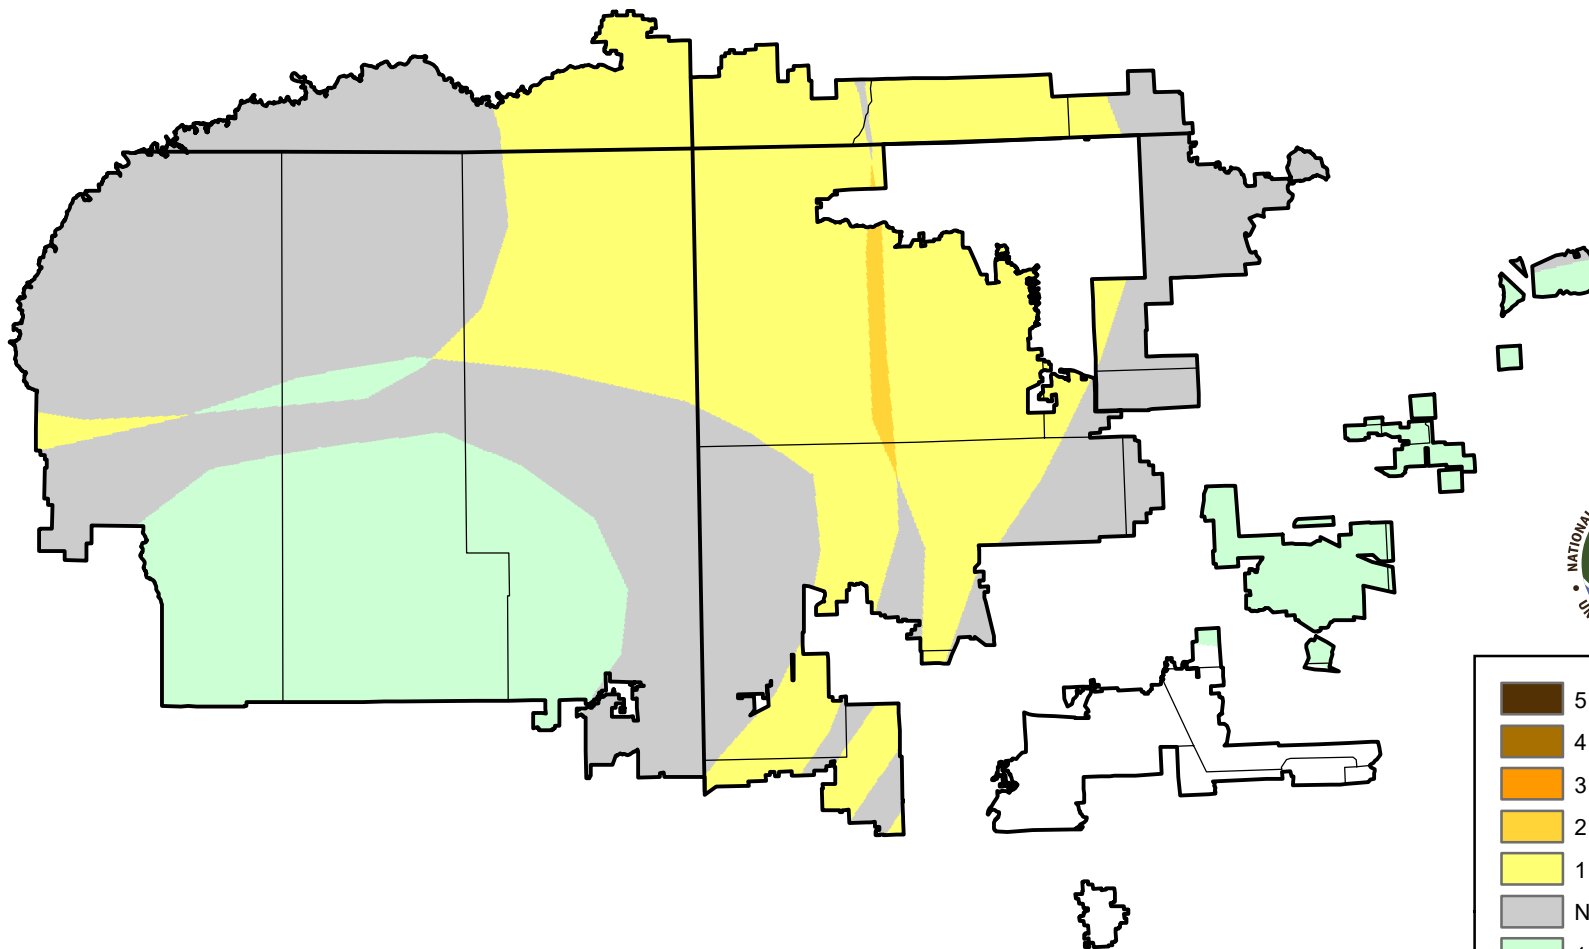

U.S. Drought Monitor Class Change - 4 Corners

Start of Water Year

May 22, 2007
compared to
September 28, 2006

droughtmonitor.unl.edu

-  5 Class Degradation
-  4 Class Degradation
-  3 Class Degradation
-  2 Class Degradation
-  1 Class Degradation
-  No Change
-  1 Class Improvement
-  2 Class Improvement
-  3 Class Improvement
-  4 Class Improvement
-  5 Class Improvement