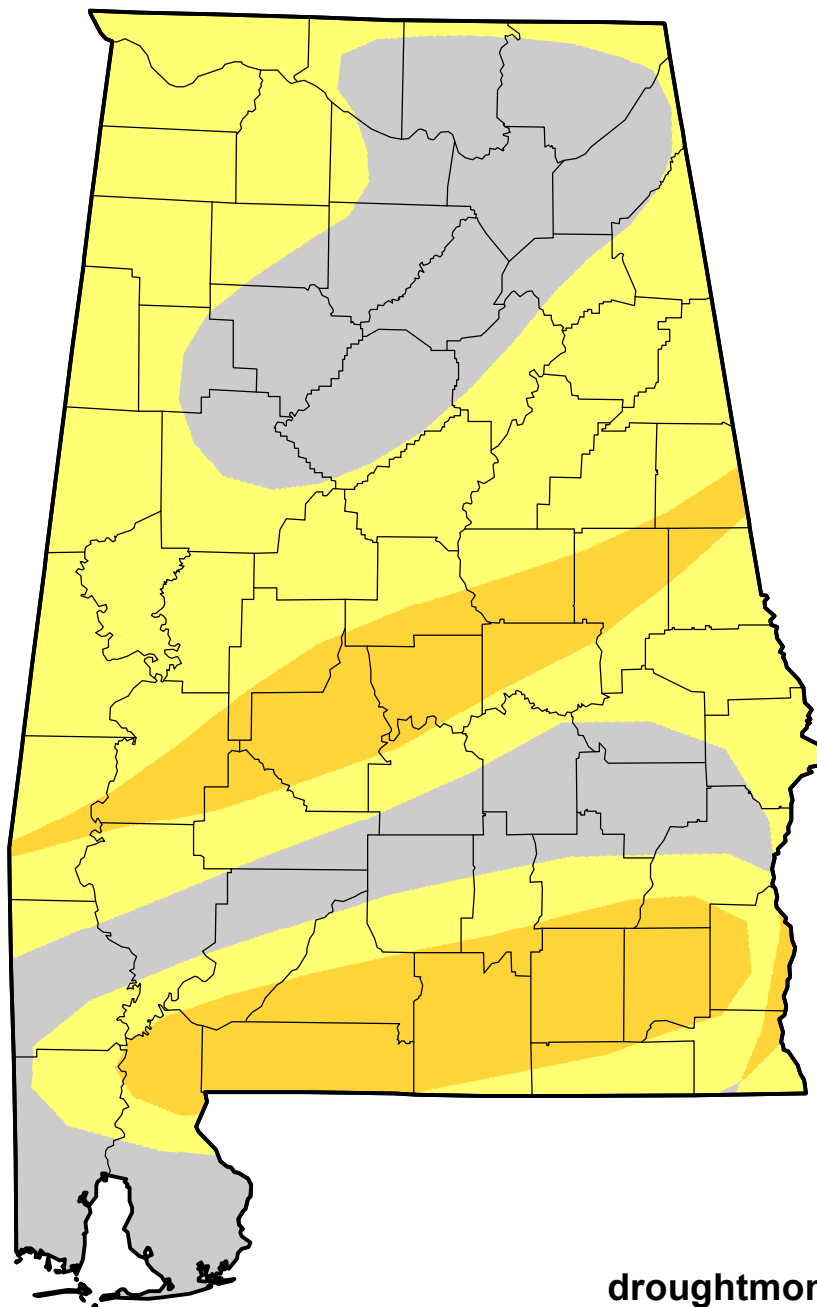

U.S. Drought Monitor Class Change - Alabama

4 Week

May 22, 2007
compared to
April 26, 2007

droughtmonitor.unl.edu

-  5 Class Degradation
-  4 Class Degradation
-  3 Class Degradation
-  2 Class Degradation
-  1 Class Degradation
-  No Change
-  1 Class Improvement
-  2 Class Improvement
-  3 Class Improvement
-  4 Class Improvement
-  5 Class Improvement