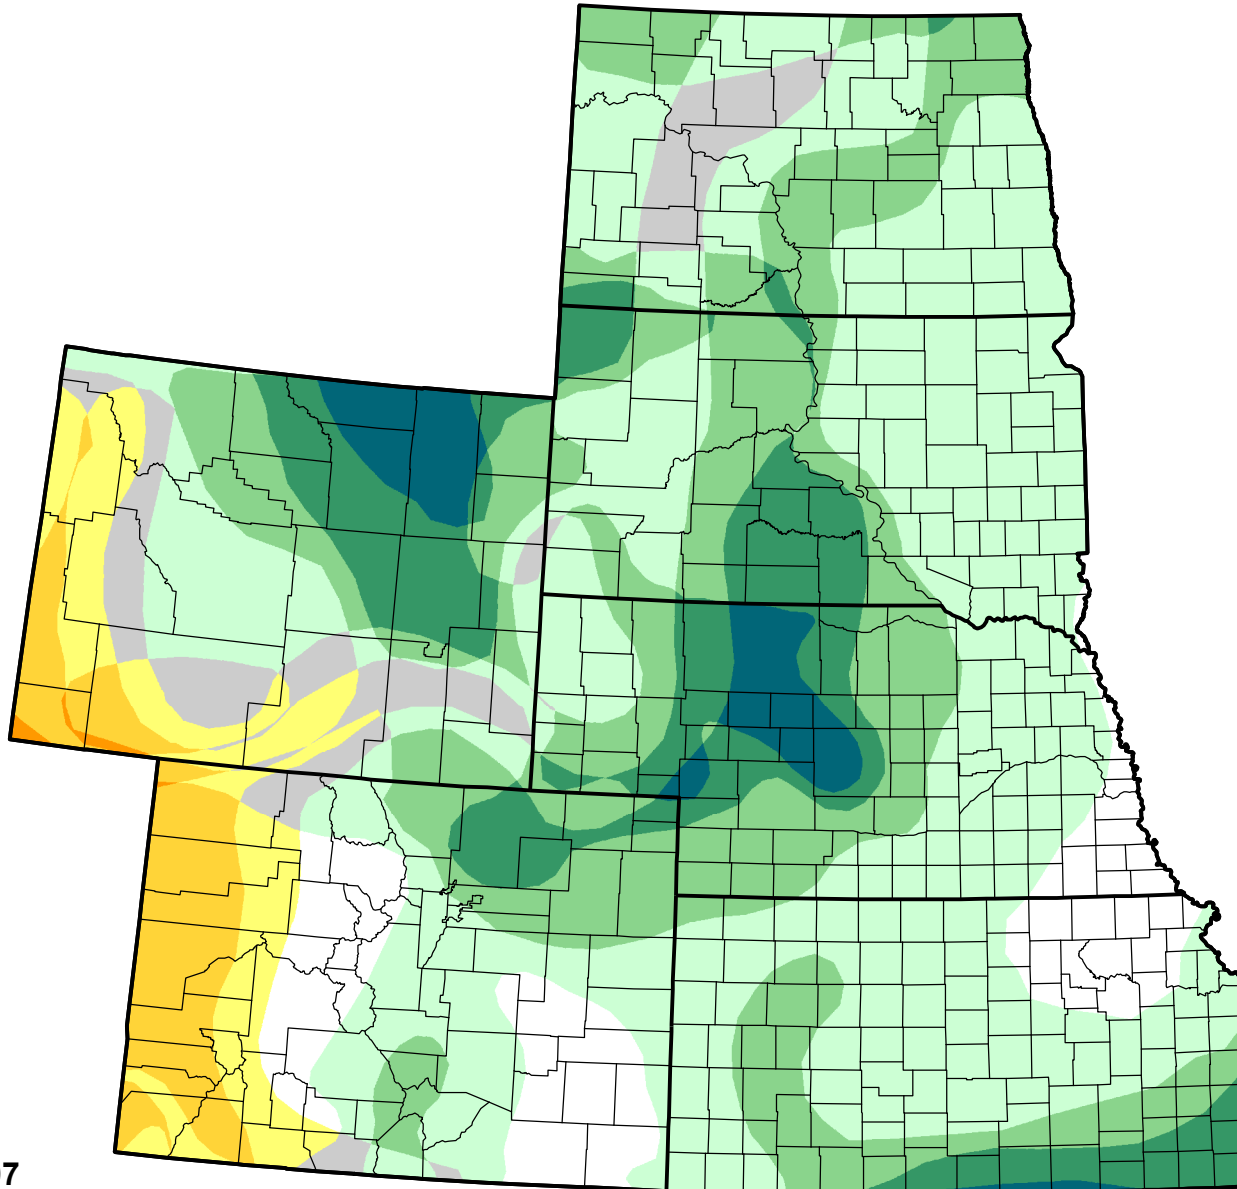

U.S. Drought Monitor Class Change - High Plains

26 Week

May 22, 2007
compared to
November 22, 2006

droughtmonitor.unl.edu

- 5 Class Degradation
- 4 Class Degradation
- 3 Class Degradation
- 2 Class Degradation
- 1 Class Degradation
- No Change
- 1 Class Improvement
- 2 Class Improvement
- 3 Class Improvement
- 4 Class Improvement
- 5 Class Improvement