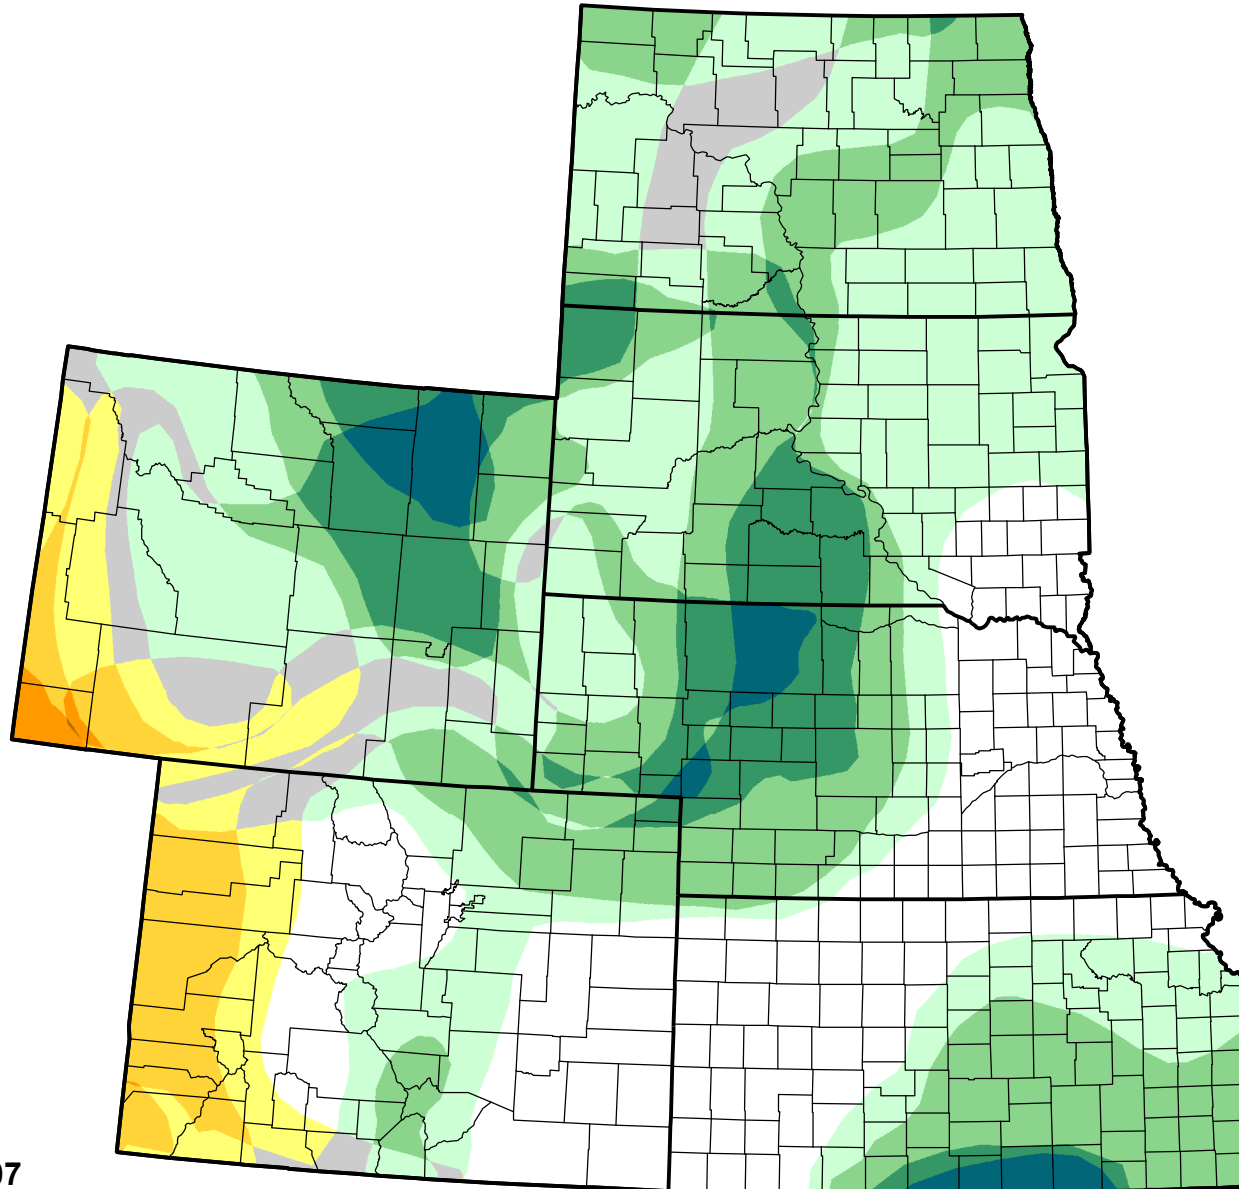

# U.S. Drought Monitor Class Change - High Plains

Start of Calendar Year

May 22, 2007  
compared to  
January 4, 2007

[droughtmonitor.unl.edu](http://droughtmonitor.unl.edu)

-  5 Class Degradation
-  4 Class Degradation
-  3 Class Degradation
-  2 Class Degradation
-  1 Class Degradation
-  No Change
-  1 Class Improvement
-  2 Class Improvement
-  3 Class Improvement
-  4 Class Improvement
-  5 Class Improvement