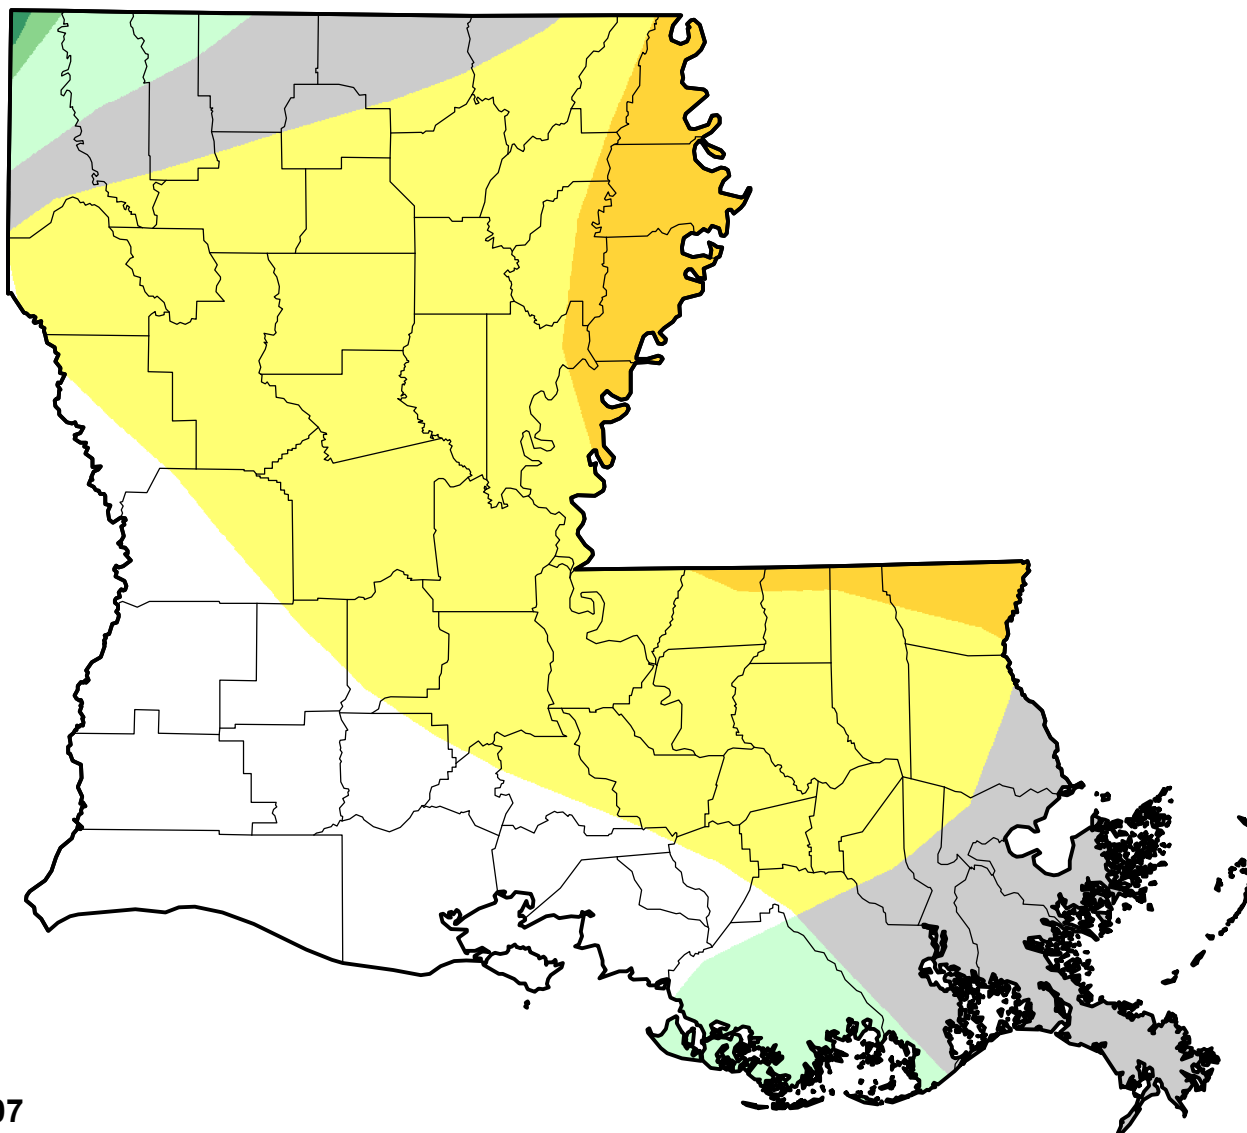

U.S. Drought Monitor Class Change - Louisiana

26 Week

May 22, 2007
compared to
November 22, 2006

droughtmonitor.unl.edu

-  5 Class Degradation
-  4 Class Degradation
-  3 Class Degradation
-  2 Class Degradation
-  1 Class Degradation
-  No Change
-  1 Class Improvement
-  2 Class Improvement
-  3 Class Improvement
-  4 Class Improvement
-  5 Class Improvement