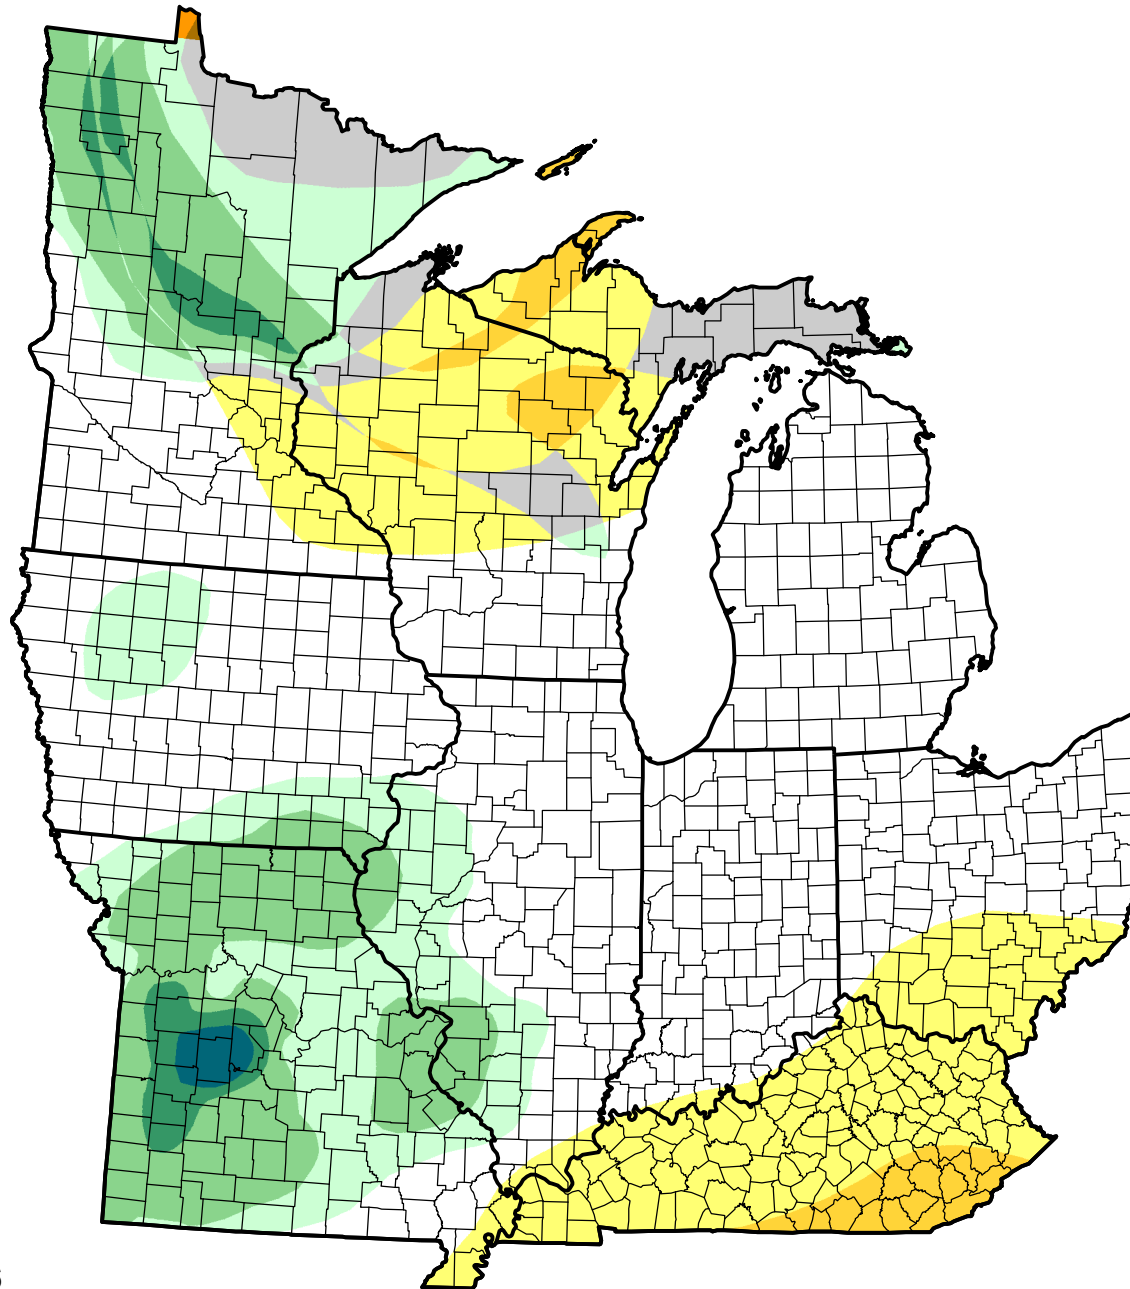

U.S. Drought Monitor Class Change - Midwest

Start of Water Year

May 22, 2007
compared to
September 28, 2006

-  5 Class Degradation
-  4 Class Degradation
-  3 Class Degradation
-  2 Class Degradation
-  1 Class Degradation
-  No Change
-  1 Class Improvement
-  2 Class Improvement
-  3 Class Improvement
-  4 Class Improvement
-  5 Class Improvement

droughtmonitor.unl.edu