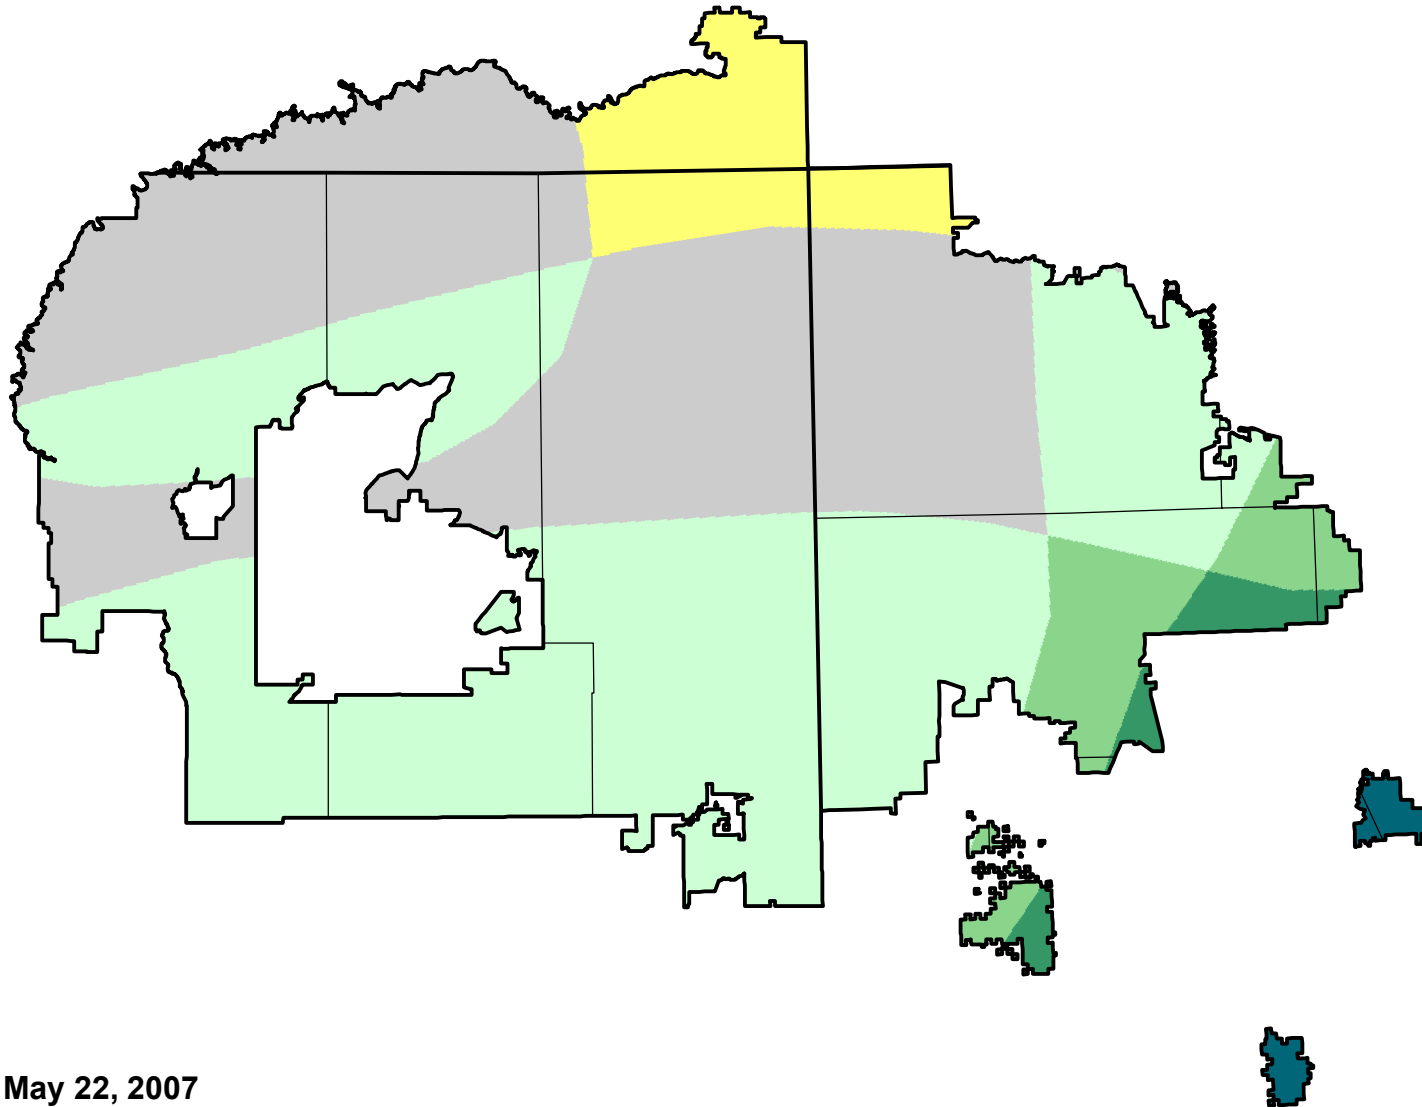

U.S. Drought Monitor Class Change - Navajo

52 Week

May 22, 2007
compared to
May 25, 2006

droughtmonitor.unl.edu

- | | |
|---|---------------------|
|  | 5 Class Degradation |
|  | 4 Class Degradation |
|  | 3 Class Degradation |
|  | 2 Class Degradation |
|  | 1 Class Degradation |
|  | No Change |
|  | 1 Class Improvement |
|  | 2 Class Improvement |
|  | 3 Class Improvement |
|  | 4 Class Improvement |
|  | 5 Class Improvement |