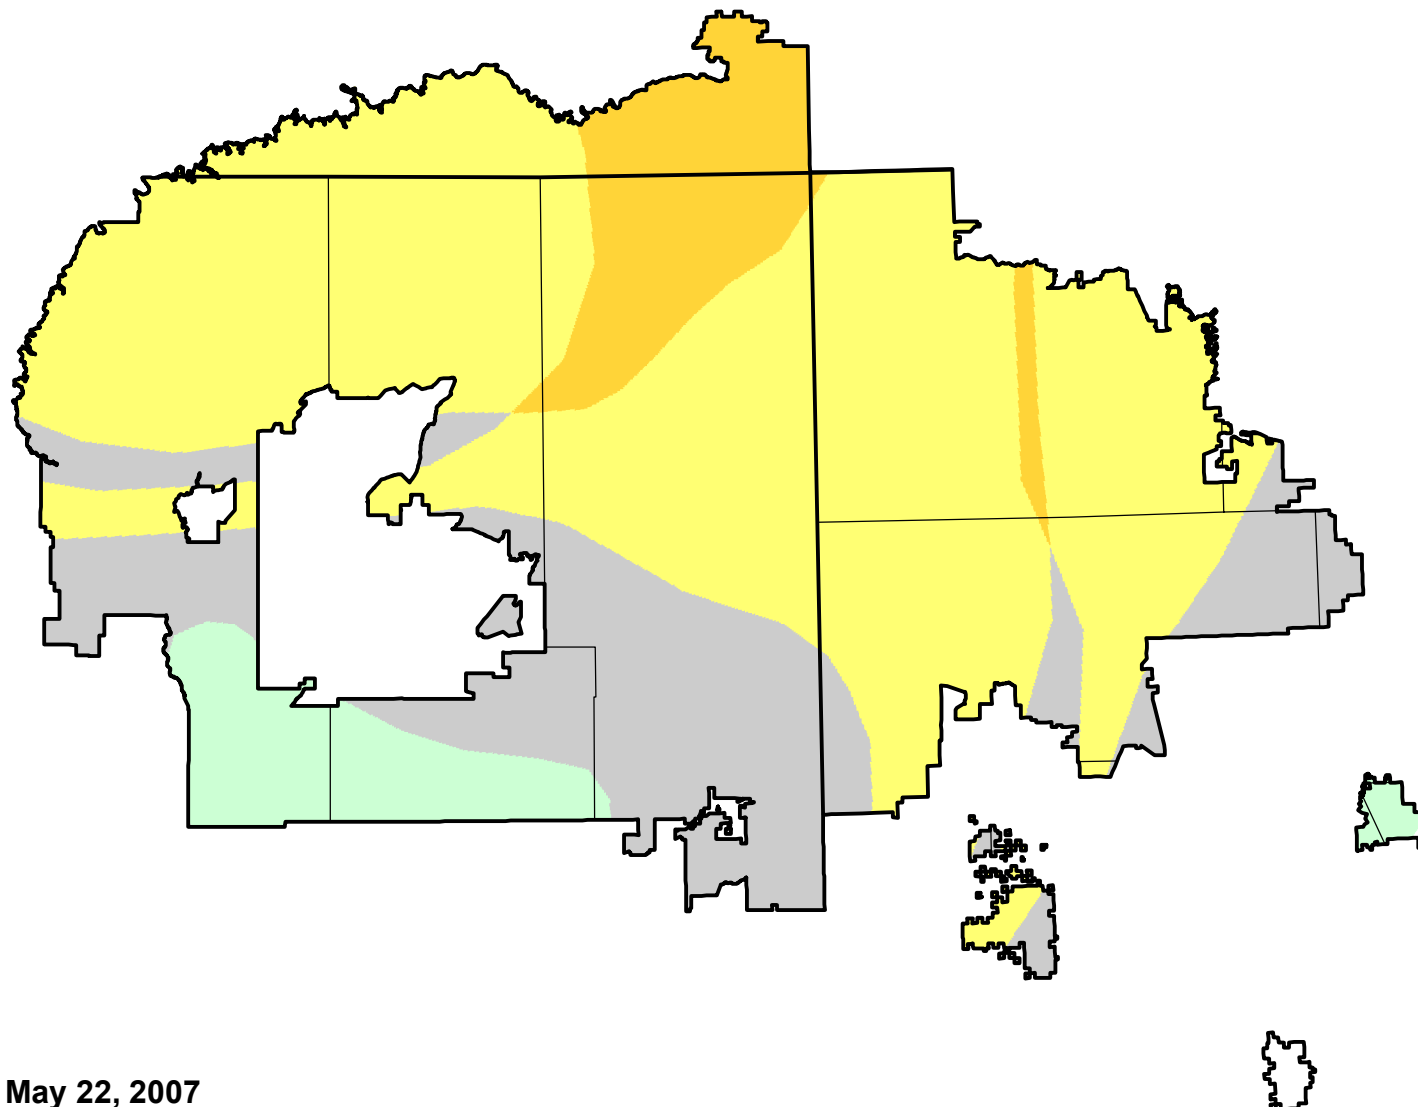

# U.S. Drought Monitor Class Change - Navajo

Start of Calendar Year

May 22, 2007  
compared to  
January 4, 2007

[droughtmonitor.unl.edu](http://droughtmonitor.unl.edu)

-  5 Class Degradation
-  4 Class Degradation
-  3 Class Degradation
-  2 Class Degradation
-  1 Class Degradation
-  No Change
-  1 Class Improvement
-  2 Class Improvement
-  3 Class Improvement
-  4 Class Improvement
-  5 Class Improvement