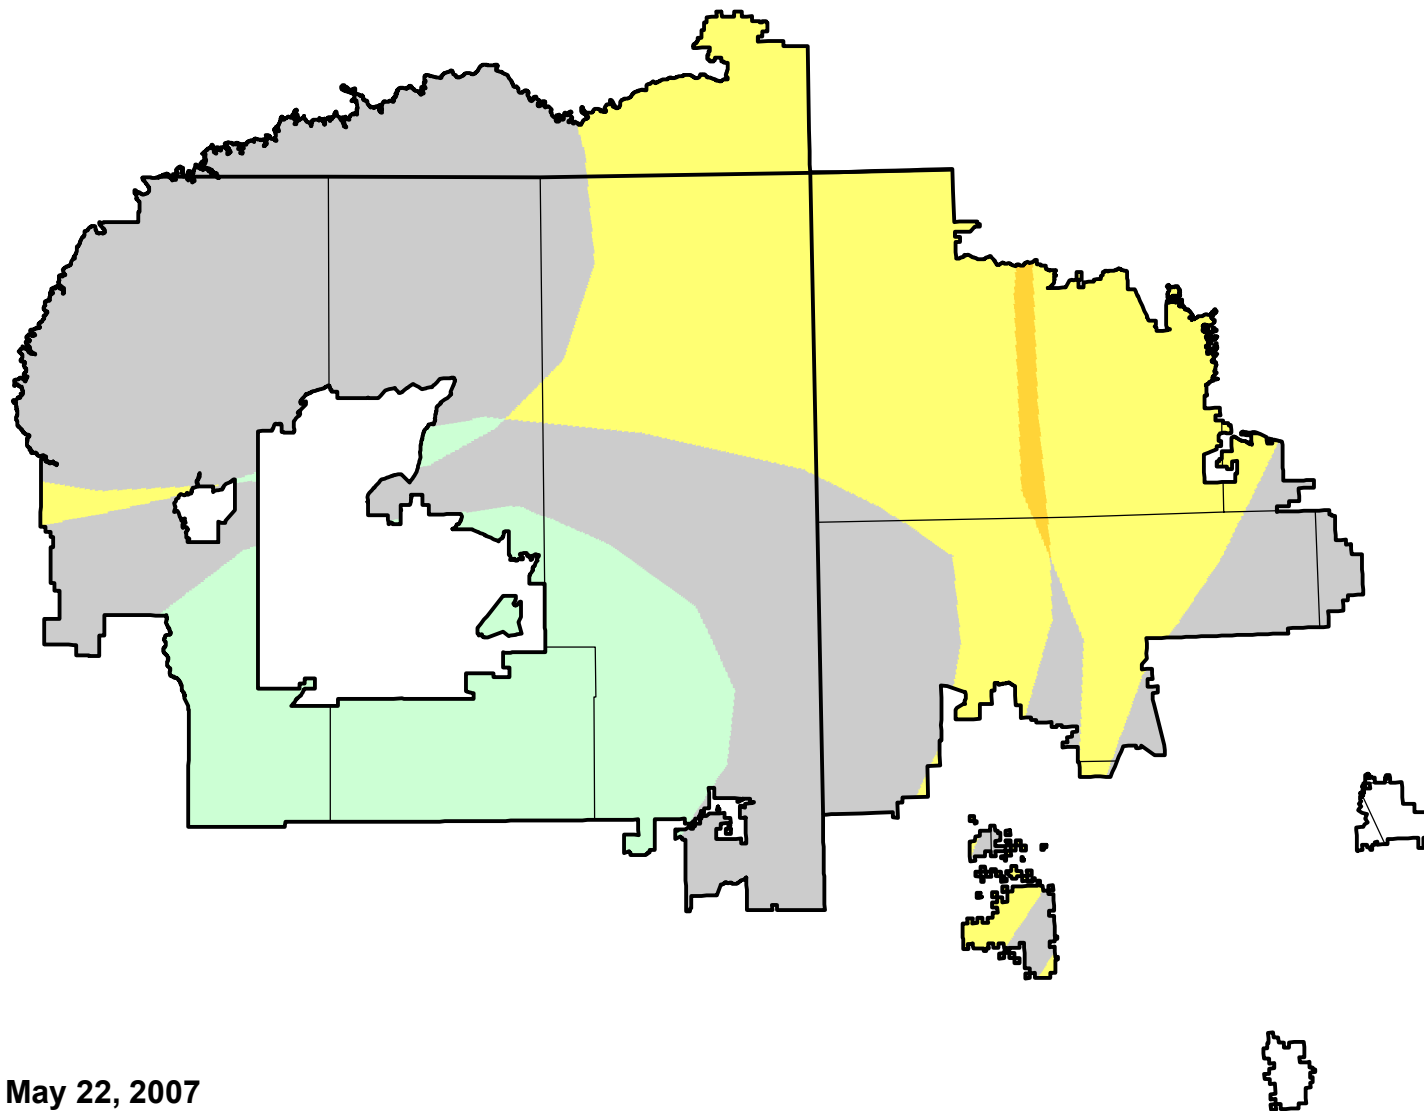

U.S. Drought Monitor Class Change - Navajo

Start of Water Year

May 22, 2007
compared to
September 28, 2006

droughtmonitor.unl.edu

-  5 Class Degradation
-  4 Class Degradation
-  3 Class Degradation
-  2 Class Degradation
-  1 Class Degradation
-  No Change
-  1 Class Improvement
-  2 Class Improvement
-  3 Class Improvement
-  4 Class Improvement
-  5 Class Improvement