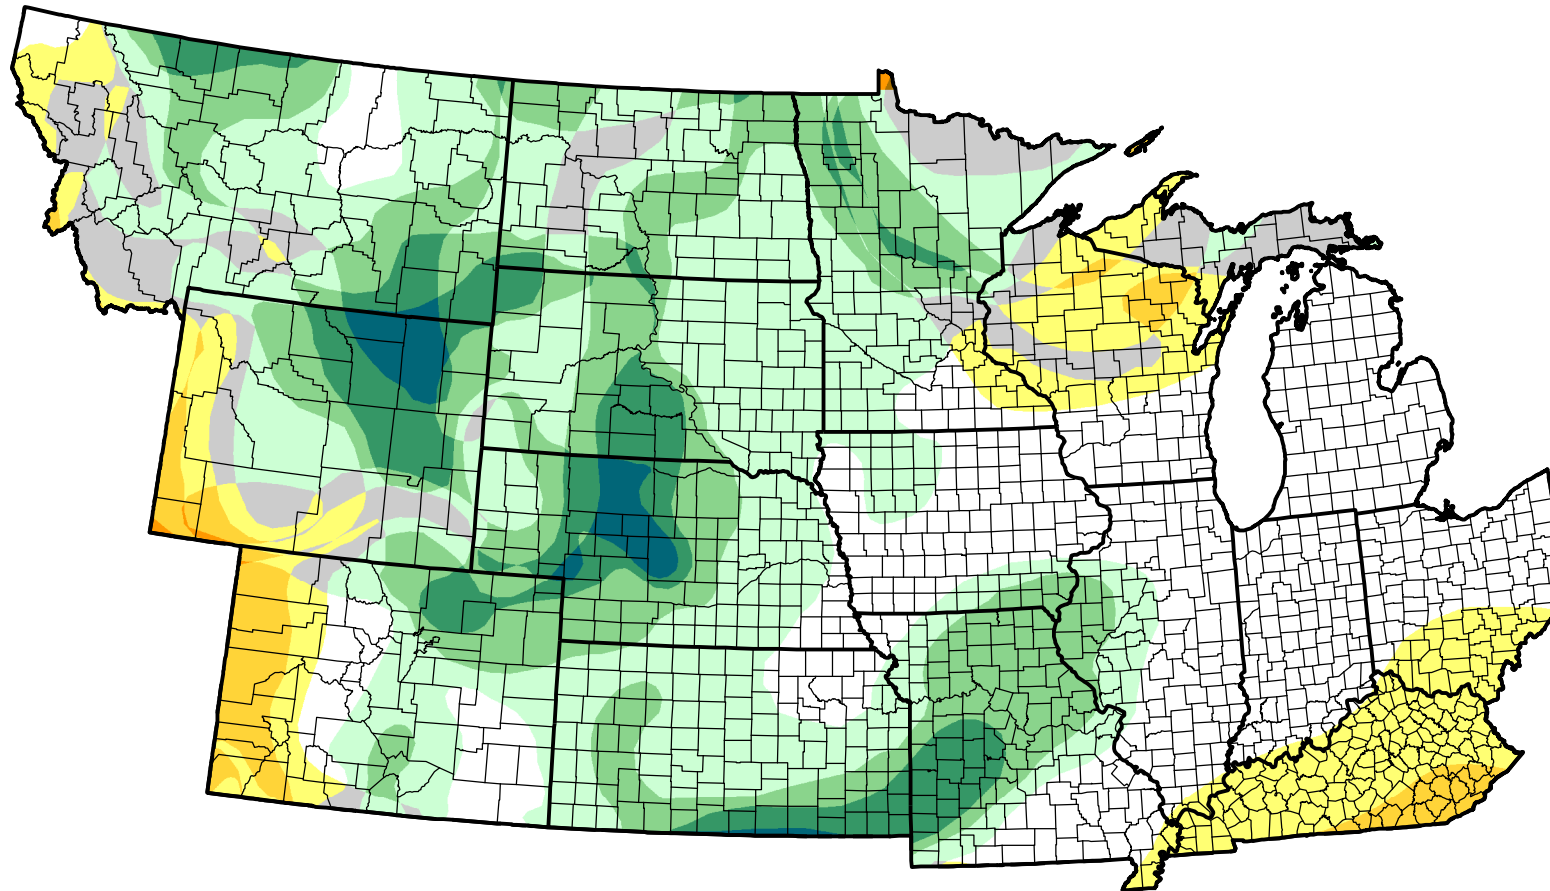

U.S. Drought Monitor Class Change - NWS Central 26 Week

**May 22, 2007
compared to
November 22, 2006**

droughtmonitor.unl.edu

-  5 Class Degradation
-  4 Class Degradation
-  3 Class Degradation
-  2 Class Degradation
-  1 Class Degradation
-  No Change
-  1 Class Improvement
-  2 Class Improvement
-  3 Class Improvement
-  4 Class Improvement
-  5 Class Improvement