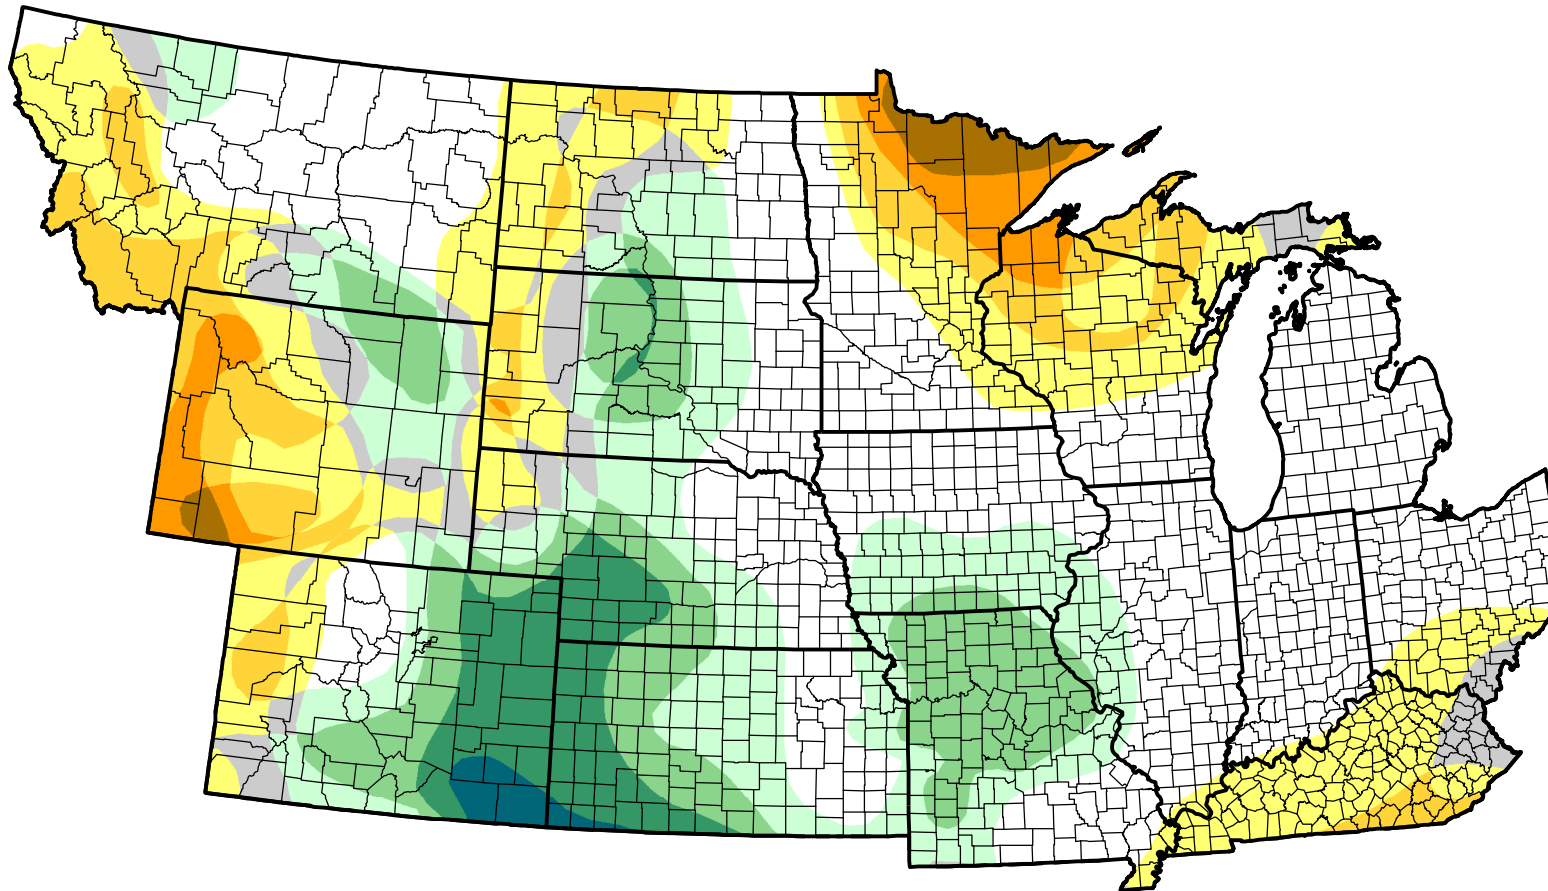

U.S. Drought Monitor Class Change - NWS Central 52 Week

May 22, 2007
compared to
May 25, 2006

droughtmonitor.unl.edu

-  5 Class Degradation
-  4 Class Degradation
-  3 Class Degradation
-  2 Class Degradation
-  1 Class Degradation
-  No Change
-  1 Class Improvement
-  2 Class Improvement
-  3 Class Improvement
-  4 Class Improvement
-  5 Class Improvement