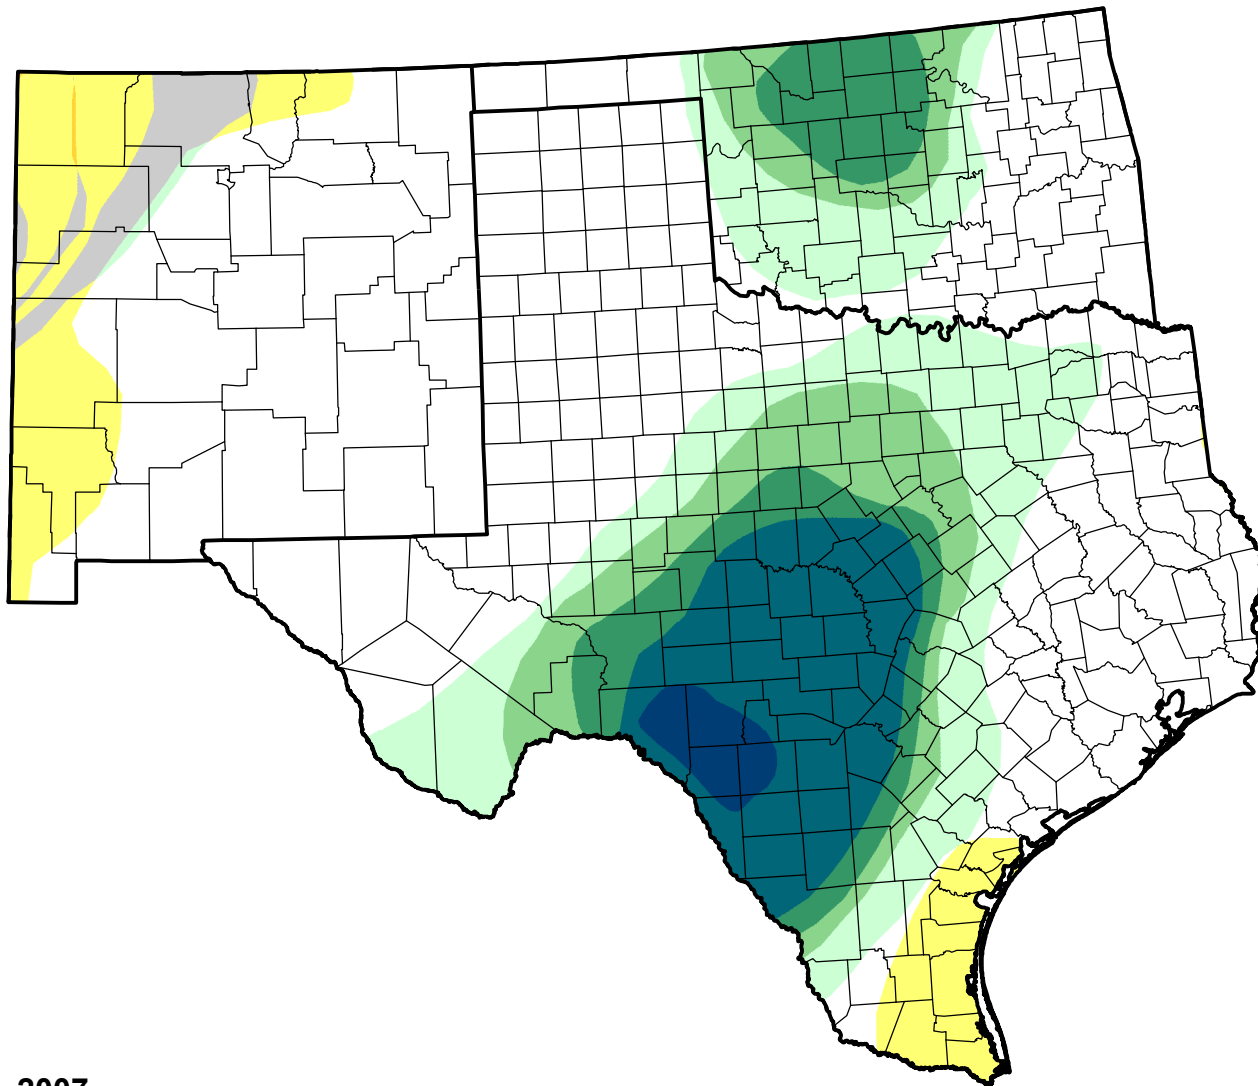

U.S. Drought Monitor Class Change - Southern Plains RDEWS

13 Week

May 22, 2007
compared to
February 22, 2007

droughtmonitor.unl.edu

- | | |
|---|---------------------|
|  | 5 Class Degradation |
|  | 4 Class Degradation |
|  | 3 Class Degradation |
|  | 2 Class Degradation |
|  | 1 Class Degradation |
|  | No Change |
|  | 1 Class Improvement |
|  | 2 Class Improvement |
|  | 3 Class Improvement |
|  | 4 Class Improvement |
|  | 5 Class Improvement |