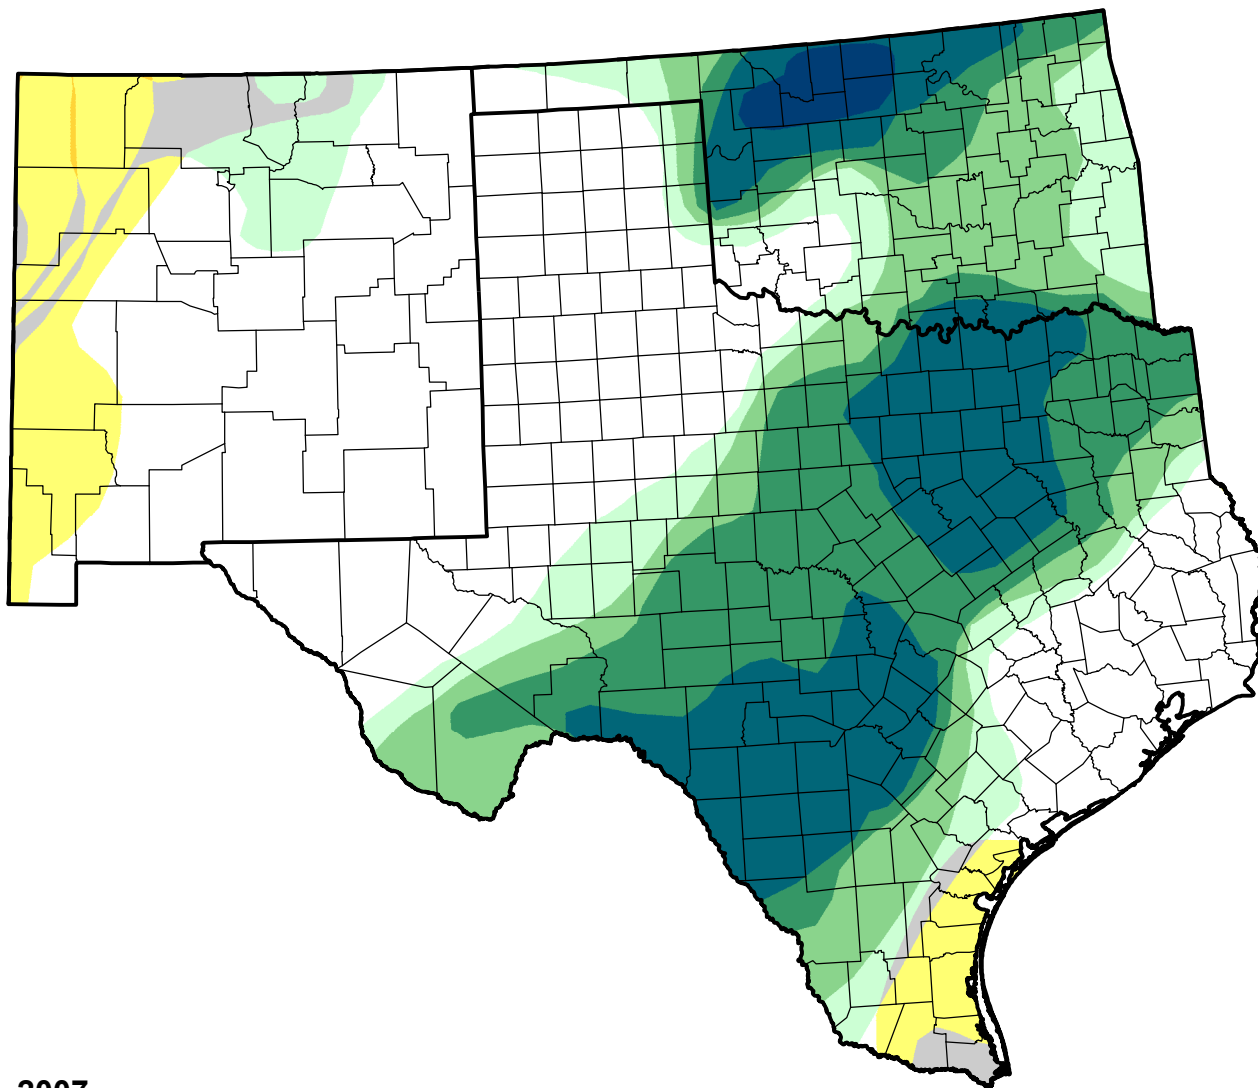

U.S. Drought Monitor Class Change - Southern Plains RDEWS

26 Week

May 22, 2007
compared to
November 22, 2006

droughtmonitor.unl.edu

-  5 Class Degradation
-  4 Class Degradation
-  3 Class Degradation
-  2 Class Degradation
-  1 Class Degradation
-  No Change
-  1 Class Improvement
-  2 Class Improvement
-  3 Class Improvement
-  4 Class Improvement
-  5 Class Improvement