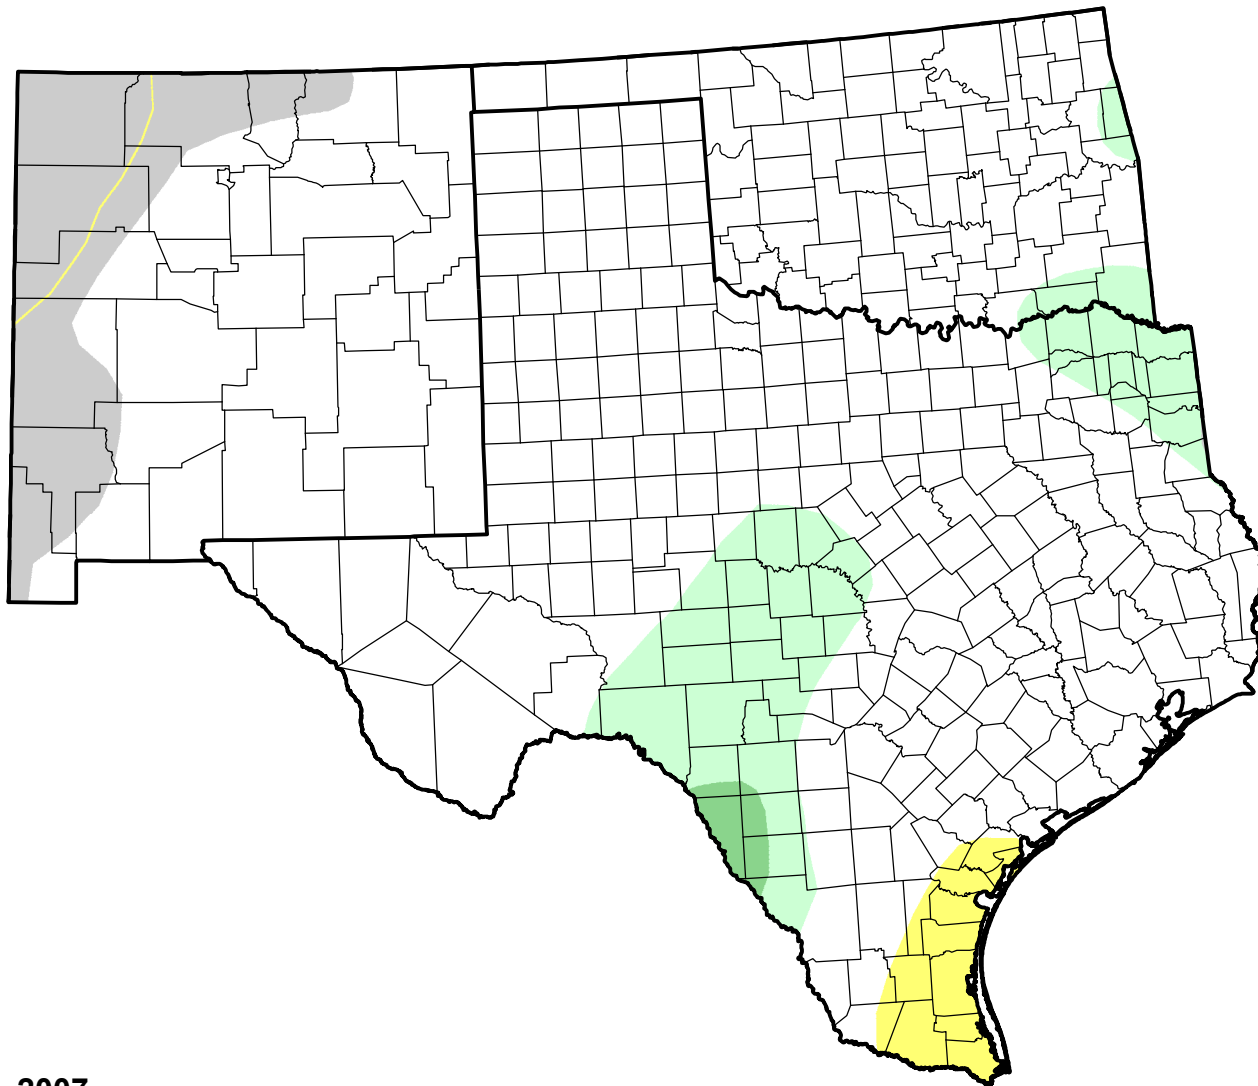

# U.S. Drought Monitor Class Change - Southern Plains RDEWS

## 4 Week

May 22, 2007  
compared to  
April 26, 2007

[droughtmonitor.unl.edu](http://droughtmonitor.unl.edu)