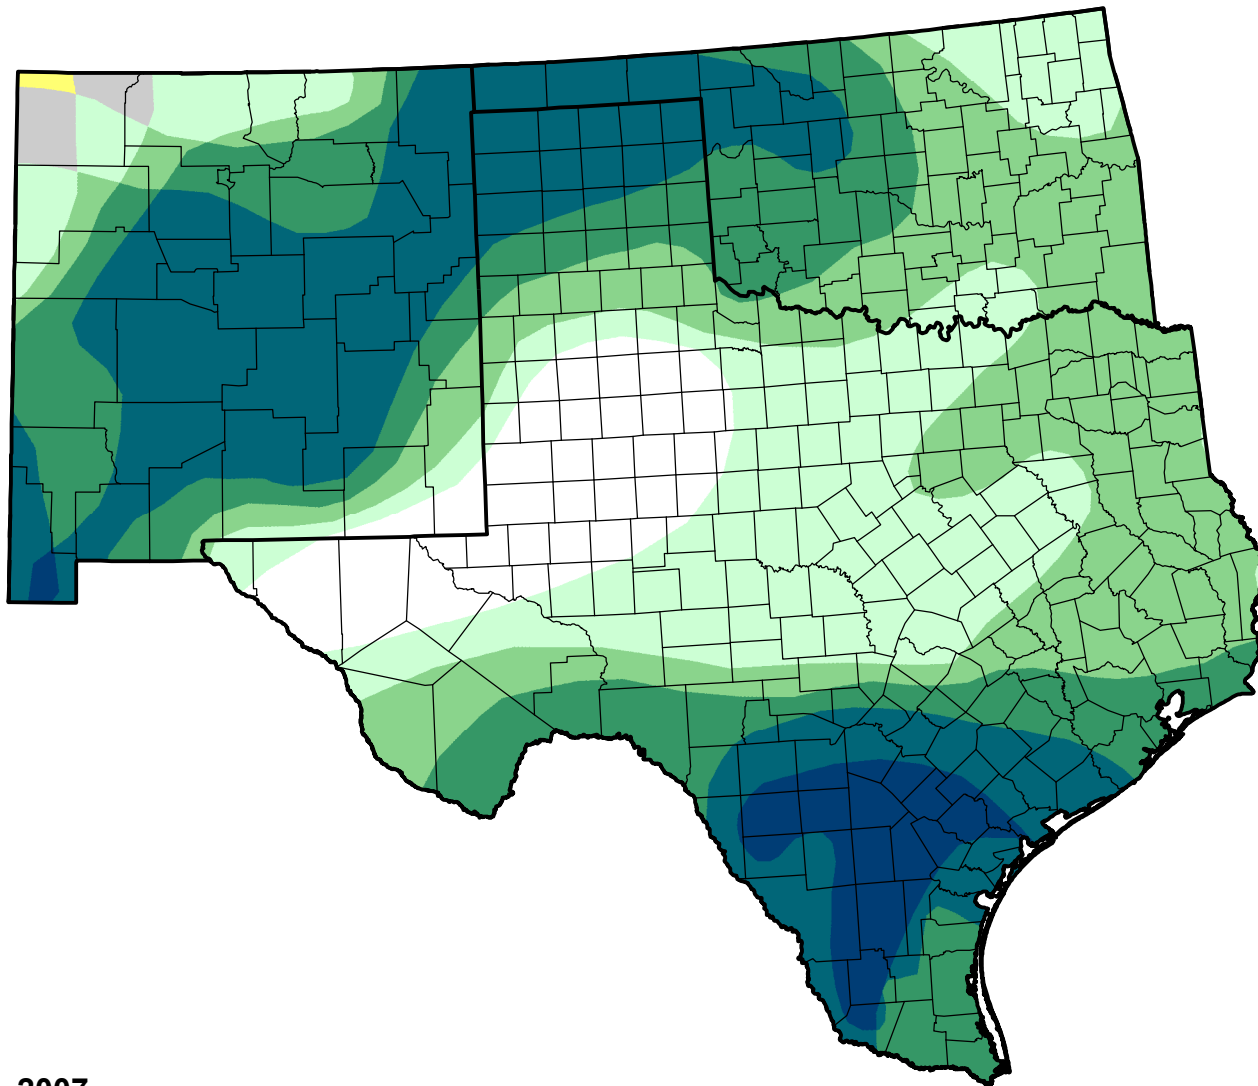

# U.S. Drought Monitor Class Change - Southern Plains RDEWS

52 Week

May 22, 2007  
compared to  
May 25, 2006

[droughtmonitor.unl.edu](http://droughtmonitor.unl.edu)

-  5 Class Degradation
-  4 Class Degradation
-  3 Class Degradation
-  2 Class Degradation
-  1 Class Degradation
-  No Change
-  1 Class Improvement
-  2 Class Improvement
-  3 Class Improvement
-  4 Class Improvement
-  5 Class Improvement