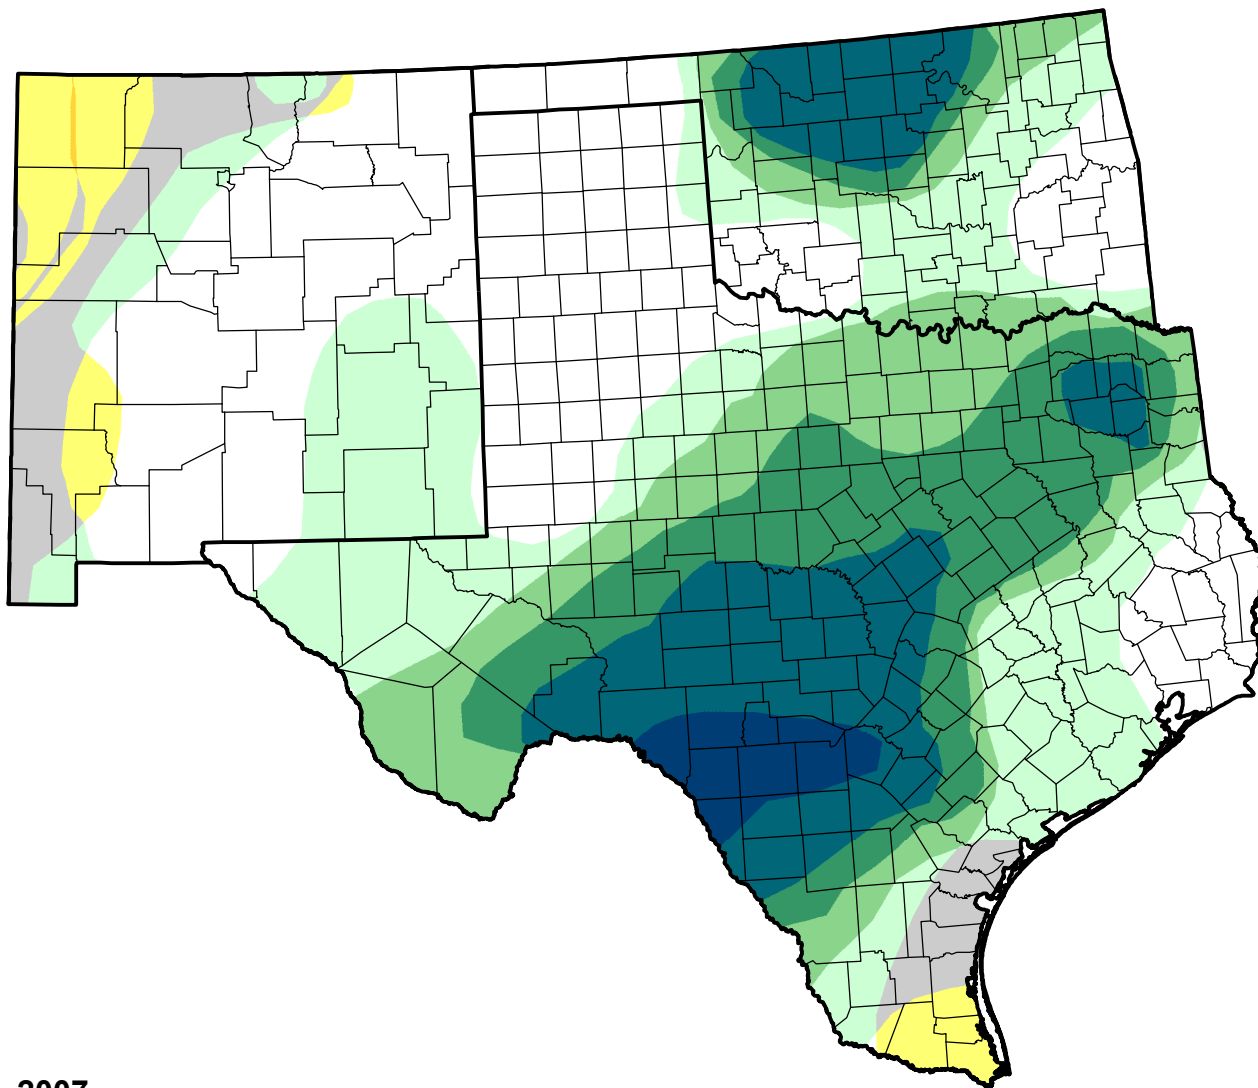

U.S. Drought Monitor Class Change - Southern Plains RDEWS

Start of Calendar Year

May 22, 2007
compared to
January 4, 2007

droughtmonitor.unl.edu

- | | |
|---------------------------------------------------------------------------------------|---------------------|
|  | 5 Class Degradation |
|  | 4 Class Degradation |
|  | 3 Class Degradation |
|  | 2 Class Degradation |
|  | 1 Class Degradation |
|  | No Change |
|  | 1 Class Improvement |
|  | 2 Class Improvement |
|  | 3 Class Improvement |
|  | 4 Class Improvement |
|  | 5 Class Improvement |