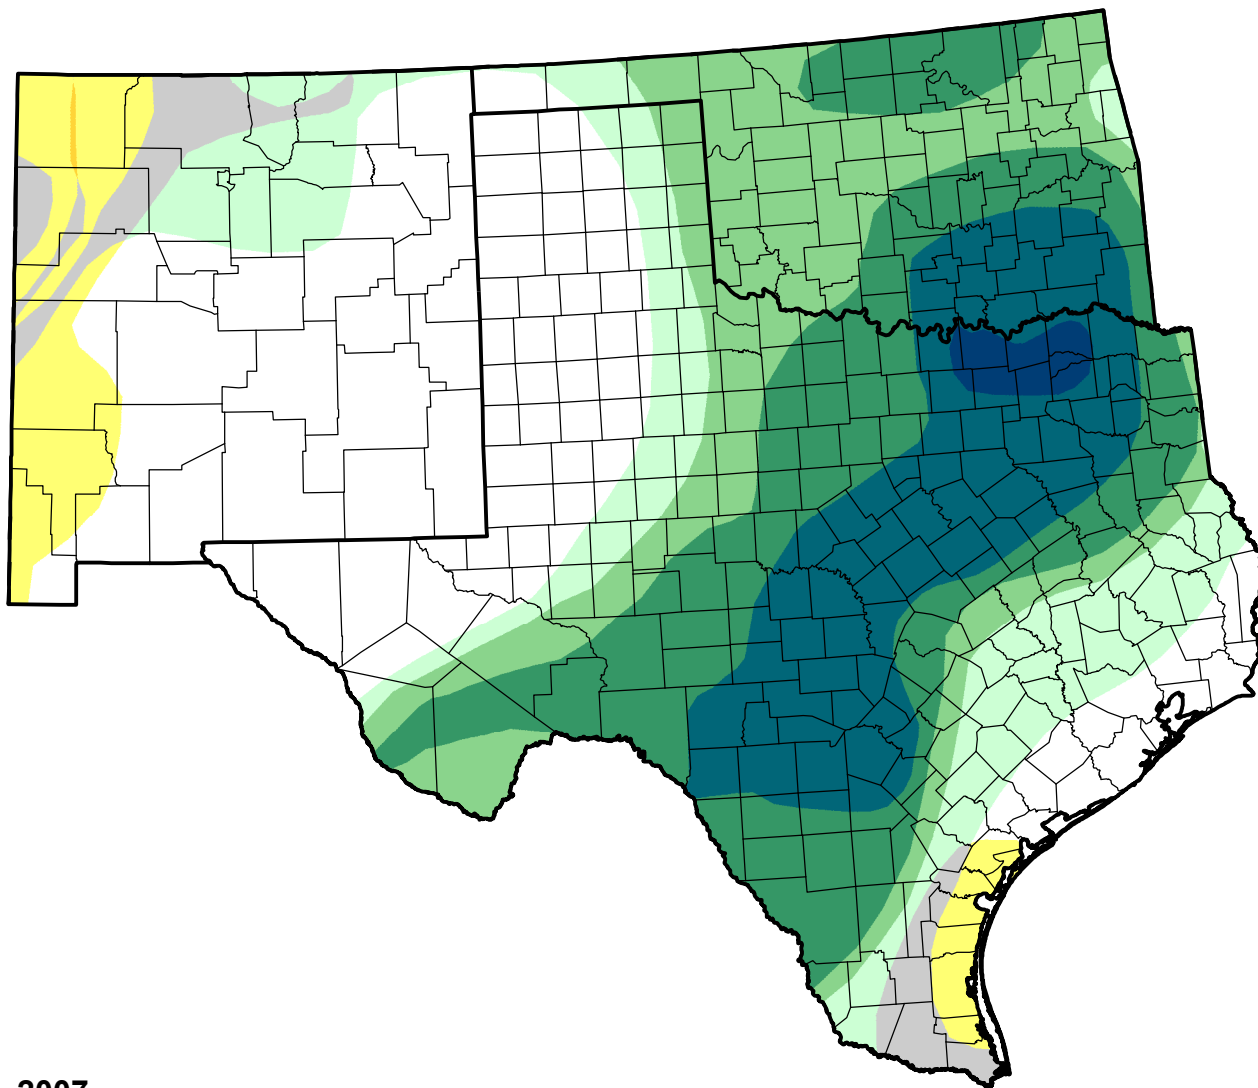

# U.S. Drought Monitor Class Change - Southern Plains RDEWS

Start of Water Year

May 22, 2007  
compared to  
September 28, 2006

[droughtmonitor.unl.edu](http://droughtmonitor.unl.edu)

- 5 Class Degradation
- 4 Class Degradation
- 3 Class Degradation
- 2 Class Degradation
- 1 Class Degradation
- No Change
- 1 Class Improvement
- 2 Class Improvement
- 3 Class Improvement
- 4 Class Improvement
- 5 Class Improvement