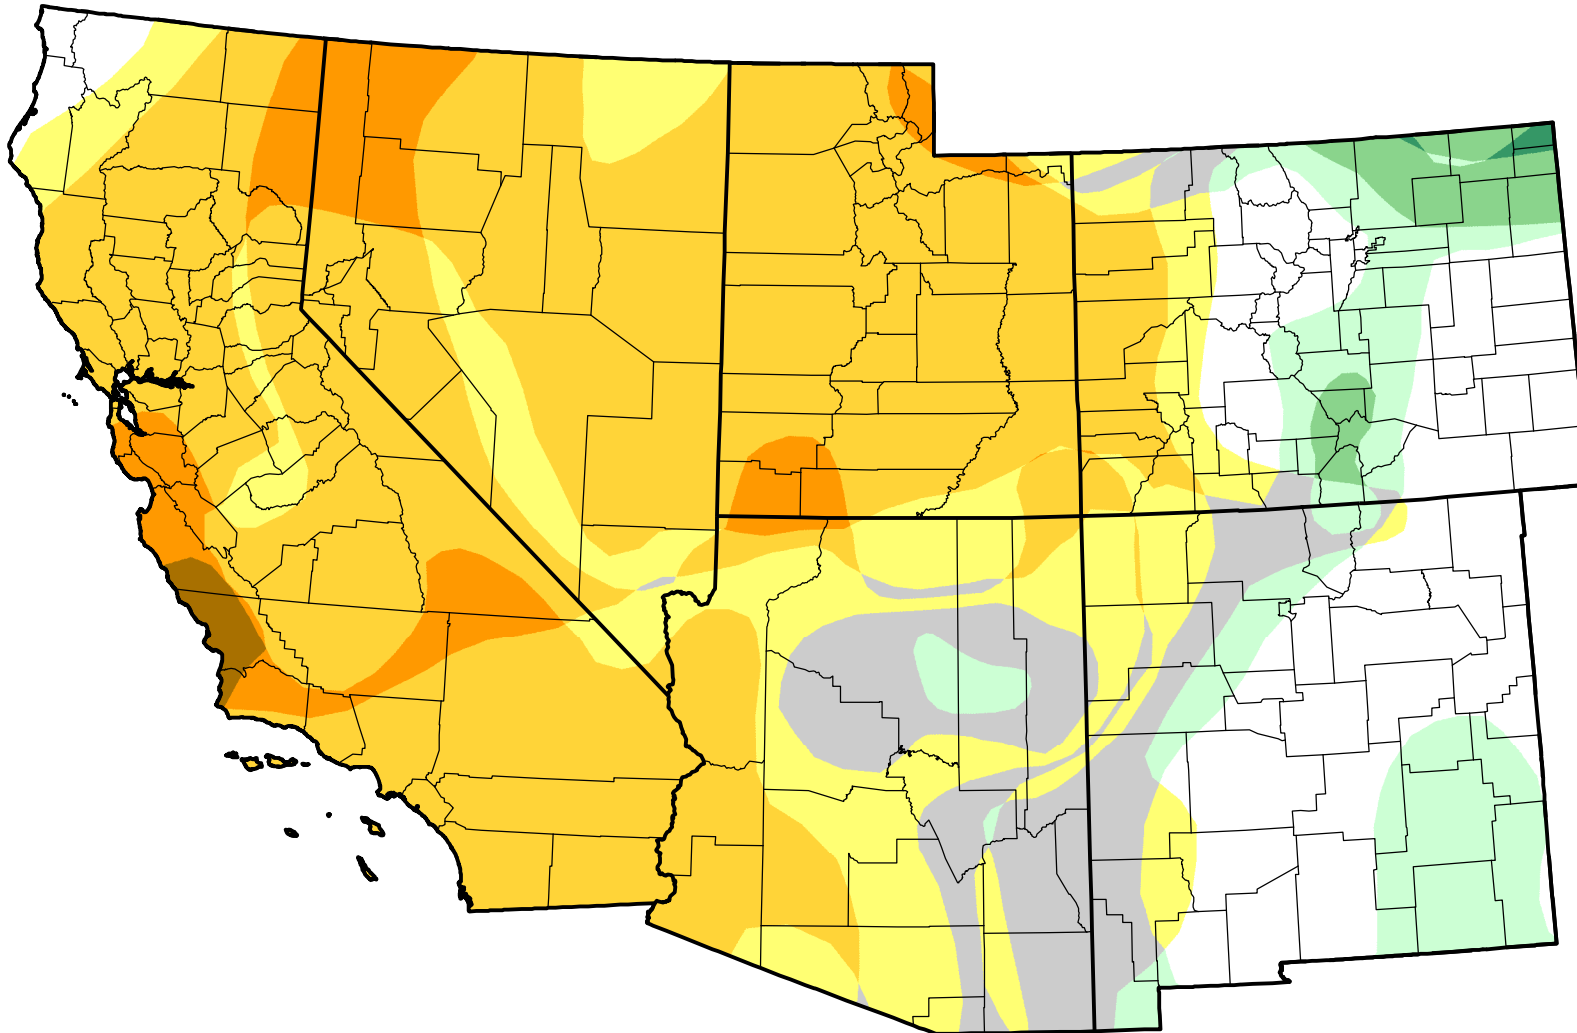

U.S. Drought Monitor Class Change - Southwest

Start of Calendar Year

May 22, 2007
compared to
January 4, 2007

droughtmonitor.unl.edu

-  5 Class Degradation
-  4 Class Degradation
-  3 Class Degradation
-  2 Class Degradation
-  1 Class Degradation
-  No Change
-  1 Class Improvement
-  2 Class Improvement
-  3 Class Improvement
-  4 Class Improvement
-  5 Class Improvement