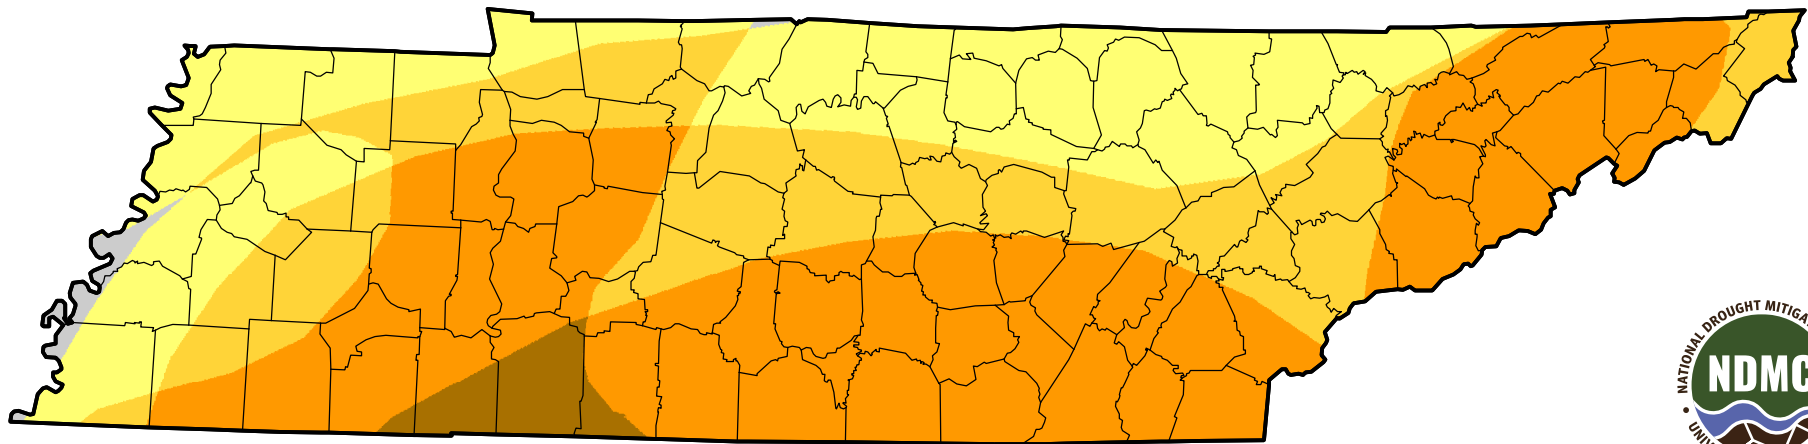

U.S. Drought Monitor Class Change - Tennessee

Start of Calendar Year

May 22, 2007
compared to
January 4, 2007

droughtmonitor.unl.edu